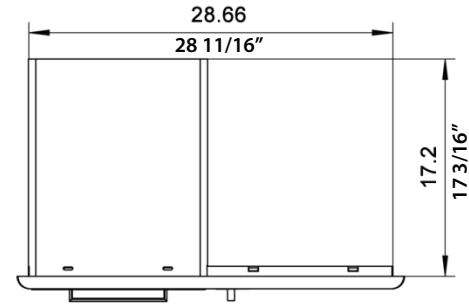

K00AA3114

SABER® Double
Drawer And
Door Combo

Top View

Left Side View

Front View