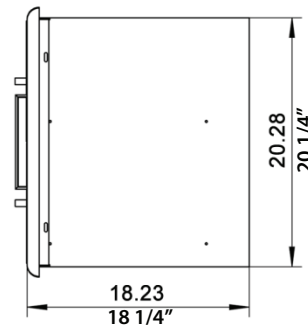

K00AA3114

SABER® Double
Drawer And
Door Combo

Top View

Left Side View

Front View