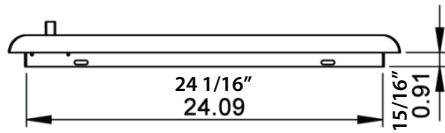

K00AA2514

SABER®

19" X 26"

Single Access

Door

TOP VIEW

FRONT VIEW

LEFT SIDE VIEW