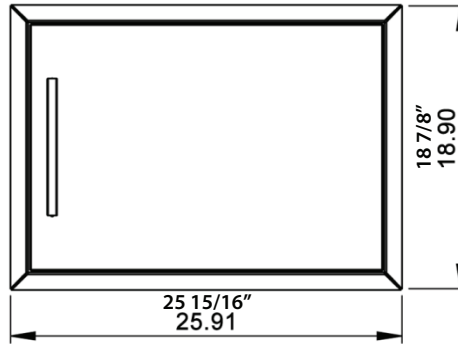

K00AA2514

SABER®

19" X 26"

Single Access

Door

TOP VIEW

FRONT VIEW

LEFT SIDE VIEW