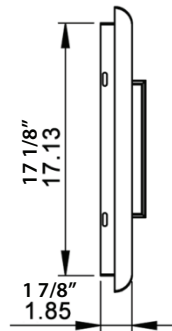

K00AA2514

SABER®

19" X 26"

Single Access

Door

TOP VIEW

FRONT VIEW

LEFT SIDE VIEW