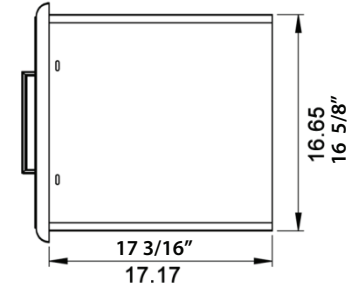

K00AA2814

SABER® Triple Drawer Cabinet

TOP VIEW

FRONT VIEW

LEFT SIDE VIEW

SABER[®]
www.sabergrills.com