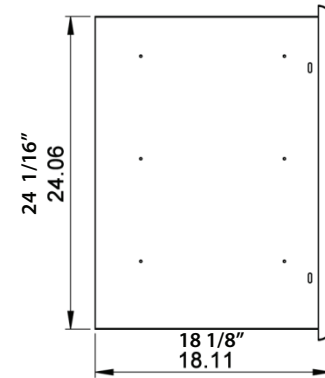

K00AA2814

SABER® Triple Drawer Cabinet

TOP VIEW

FRONT VIEW

LEFT SIDE VIEW

SABER[®]
www.sabergrills.com