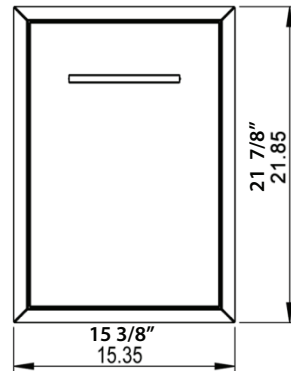

K00AA2914

SABER® LP
Tank Drawer

FRONT VIEW

TOP VIEW

LEFT SIDE VIEW