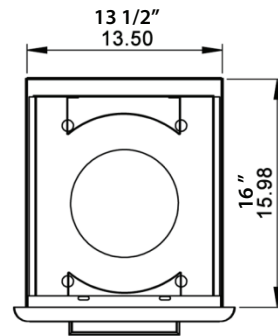

K00AA2914

SABER® LP
Tank Drawer

FRONT VIEW

TOP VIEW

LEFT SIDE VIEW