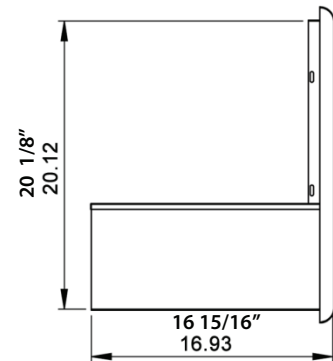

K00AA2914

SABER® LP
Tank Drawer

FRONT VIEW

TOP VIEW

LEFT SIDE VIEW