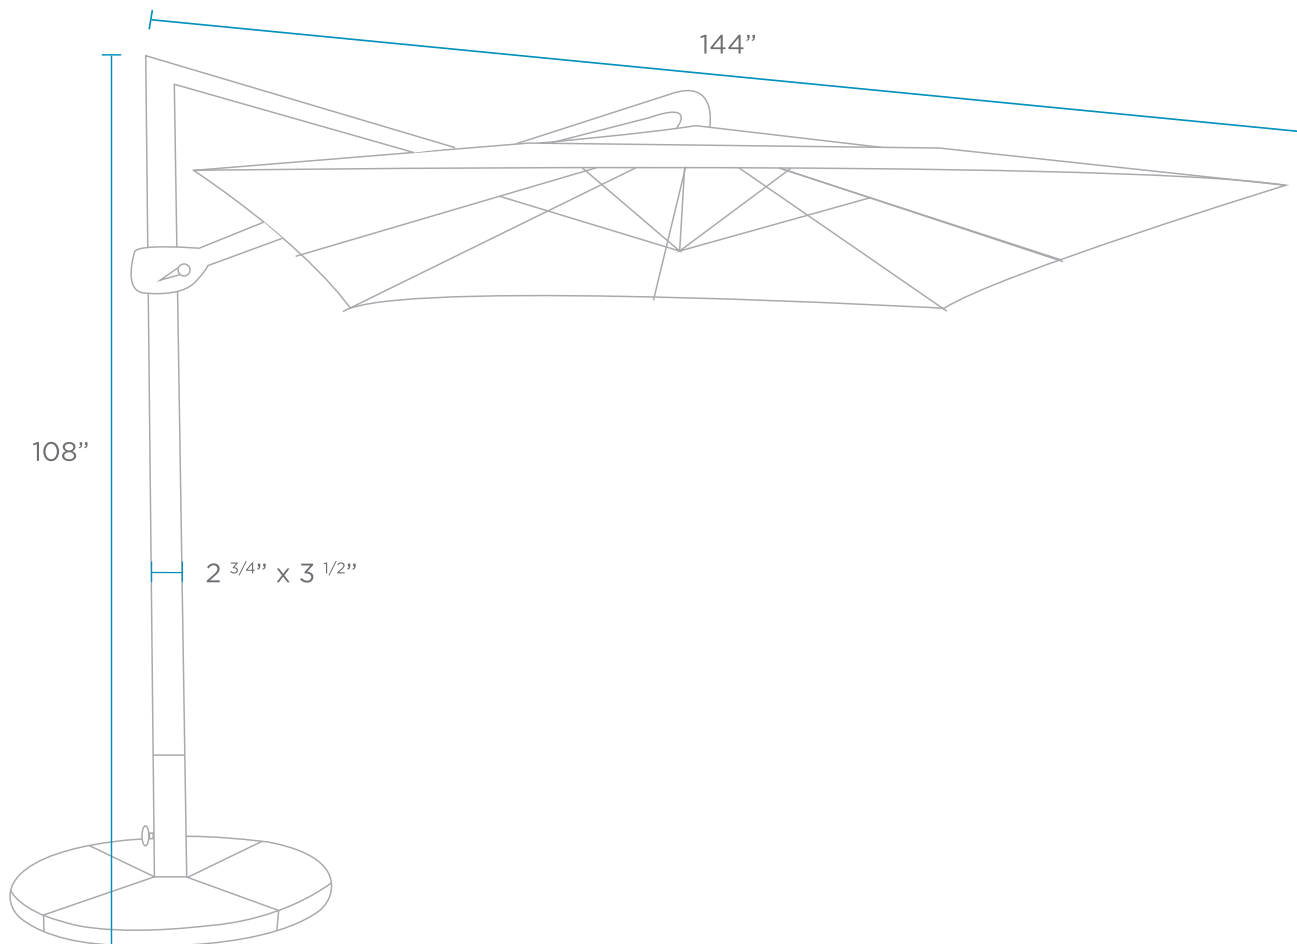

PREMIER CANTILEVER UMBRELLA

BASE INCLUDED | 4 PIECE GRANITE

CANOPY

BASE

FEATURES

- Perfect for residential or commercial use
- Designed for use on deck in any aquatic or outdoor scene
- Easy-open trigger lift with crank operated canopy
- Steel cross 320 lb base included, divides into four pieces for simplified repositioning
- Powder coated pole with 360° rotation
- Features aluminum ribs, frame, and fittings
- Canopy features a double sewn in vent and Sunbrella furniture grade fabric
- Cantilevered design and tilting canopy provide a large, adjustable shaded area

POLE FINISH

BRONZE

BASE COLOR

GRANITE

*See website for available canopy color options.