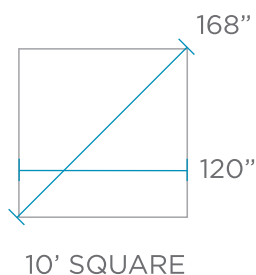

PREMIER CANTILEVER UMBRELLA

BASE INCLUDED | 4 PIECE GRANITE

CANOPY

BASE

FEATURES

- Perfect for residential or commercial use
- Designed for use on deck in any aquatic or outdoor scene
- Easy-open trigger lift with crank operated canopy
- Steel cross 320 lb base included, divides into four pieces for simplified repositioning
- Powder coated pole with 360° rotation
- Features aluminum ribs, frame, and fittings
- Canopy features a double sewn in vent and Sunbrella furniture grade fabric
- Cantilevered design and tilting canopy provide a large, adjustable shaded area