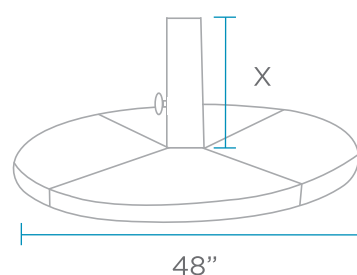

PREMIER CANTILEVER UMBRELLA

BASE INCLUDED | 4 PIECE GRANITE

CANOPY

BASE

FEATURES

- Perfect for residential or commercial use
- Designed for use on deck in any aquatic or outdoor scene
- Easy-open trigger lift with crank operated canopy
- Steel cross 320 lb base included, divides into four pieces for simplified repositioning
- Powder coated pole with 360° rotation
- Features aluminum ribs, frame, and fittings
- Canopy features a double sewn in vent and Sunbrella furniture grade fabric
- Cantilevered design and tilting canopy provide a large, adjustable shaded area