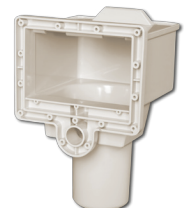

CHESAPEAKE

ABOVE GROUND POOLS

The strength of steel and the beauty of resin combined with an attractive earthtone pattern creates the backyard of your dreams.

RIO Liner

Standard Package Includes

- Resin Hybrid Above Ground Pool
- Rio Liner – Limited Lifetime Warranty
- 1 1/2 HP Pool Pump
- 22" Sand Filter
- A Frame Ladder
- Standard Thru-Wall Skimmer
- Maintenance Kit

Upgrade Packages Available

Filter System

Skimmer

A-Frame Ladder

Maintenance Kit

MADE IN AMERICA BY H.I.I.

The manufacturer of Doughboy, Lomart & Embassy Pools

Embassy PoolCo

A DIVISION OF H.I.I.

Features

- **10" wrap around top connectors.**
- **Huge true 8" resin top rails and 7" steel verticals** in a soft beige tone.
- **Resin components** won't crack, peel, or corrode providing years of trouble-free swimming.
- **54" hot-dipped galvanized copper bearing steel wall** in an relaxing earthtone color.
- **Large, pre-punched skimmer and eyeball return openings** eliminate sharp edges that could cut the liner during installation.
- **Staggered bolt wall closure** provides maximum strength and wall stability.
- **Corrugated pool wall** for flexibility and vertical strength.
- Compac buttress-free supports on all ovals.
- **8 year full + 22 year prorated pool warranty**— Exceeds industry standards.
- **100% Lifetime Warranty on all liner seams.**
- **Proud to be made in the USA.**

- **Compac oval supports** extend only 9" beyond the sidewall.

Available sizes

Round: 16', 18', 21', 24', 27', 30'

Oval: 12' x 20', 12' x 24', 16' x 24', 16' x 28', 16' x 32'

Express Shipping

- Shipping capabilities are unparalleled in the pool industry.
- Centrally located less than 75 miles from Memphis, TN. (*The distribution capital of the US*)
- 98% on-time delivery.
- Competitive shipping rates.
- Committed to superior shipping service.