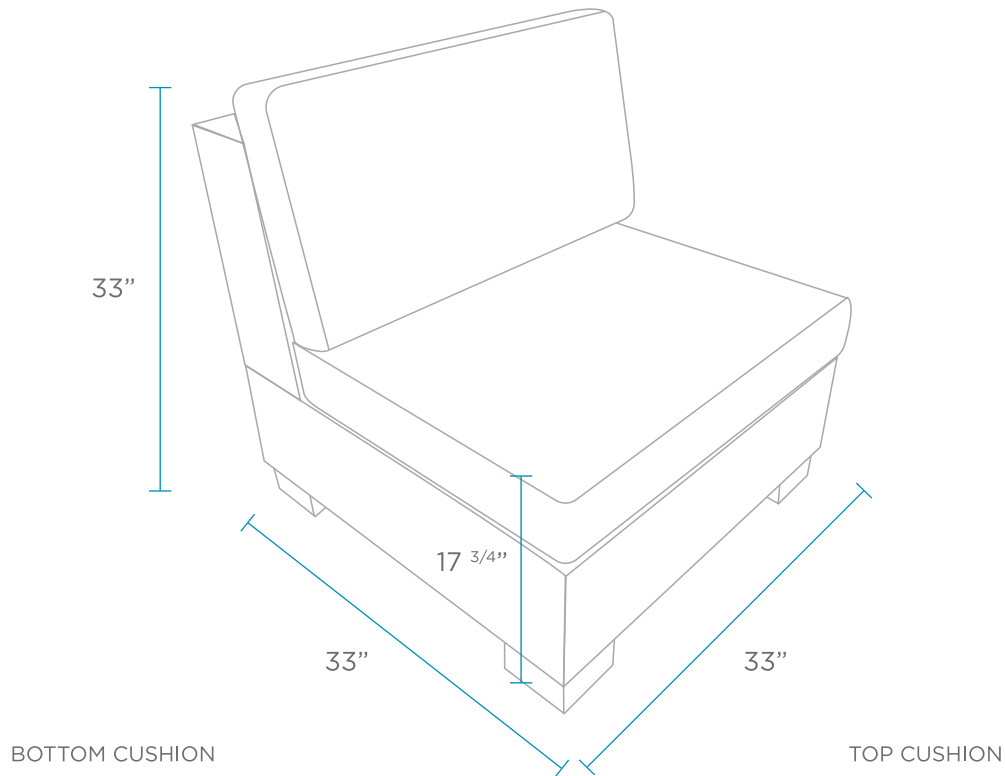

SECTIONAL SPECIFICATIONS - MIDDLE

WEIGHT EMPTY: 57 LBS | WEIGHT FULL: 352 LBS

Designed for up to 10" of water or on deck

FEATURES

- Perfect for residential or commercial use
- Built to withstand sun, weather, and chemicals of any aquatic environment
- Two-piece base crafted of an ultra-strong, UV8 rated resin
- Cushions made of high quality, outdoor Sunbrella fabrics and EZ Dri foam core
- Optional threaded plug system for in water or anchored applications
- Connect additional Sectional pieces to the left, right, or front side of the Middle
- Endless reconfiguration possibilities using snap-in-place interlocking system