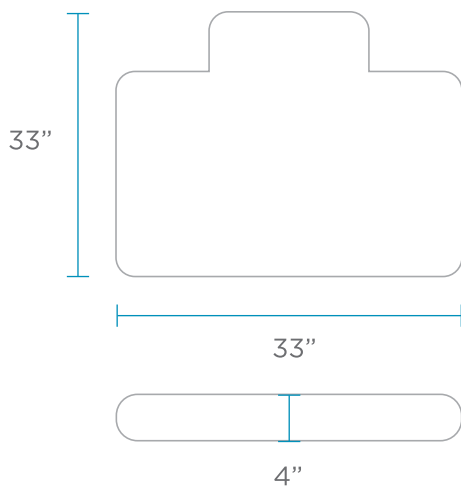

SECTIONAL SPECIFICATIONS - MIDDLE

WEIGHT EMPTY: 57 LBS | WEIGHT FULL: 352 LBS

Designed for up to 10" of water or on deck

FEATURES

- Perfect for residential or commercial use
- Built to withstand sun, weather, and chemicals of any aquatic environment
- Two-piece base crafted of an ultra-strong, UV8 rated resin
- Cushions made of high quality, outdoor Sunbrella fabrics and EZ Dri foam core
- Optional threaded plug system for in water or anchored applications
- Connect additional Sectional pieces to the left, right, or front side of the Middle
- Endless reconfiguration possibilities using snap-in-place interlocking system