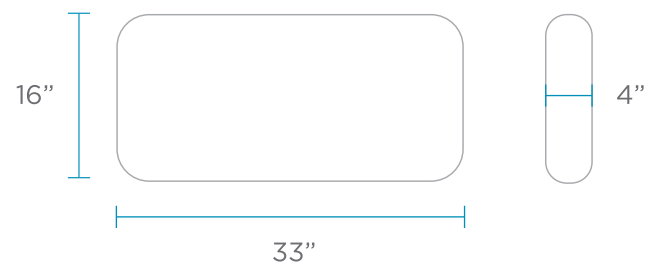

SECTIONAL SPECIFICATIONS - MIDDLE

WEIGHT EMPTY: 57 LBS | WEIGHT FULL: 352 LBS

Designed for up to 10" of water or on deck

FEATURES

- Perfect for residential or commercial use
- Built to withstand sun, weather, and chemicals of any aquatic environment
- Two-piece base crafted of an ultra-strong, UV8 rated resin
- Cushions made of high quality, outdoor Sunbrella fabrics and EZ Dri foam core
- Optional threaded plug system for in water or anchored applications
- Connect additional Sectional pieces to the left, right, or front side of the Middle
- Endless reconfiguration possibilities using snap-in-place interlocking system