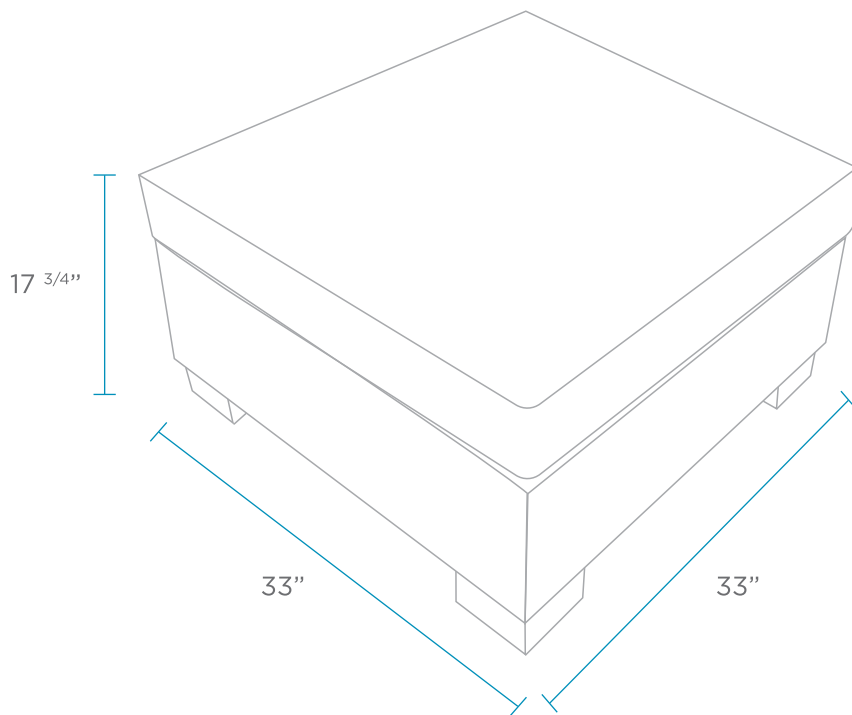

SECTIONAL SPECIFICATIONS - OTTOMAN

WEIGHT EMPTY: 38 LBS | WEIGHT FULL: 336 LBS
Designed for up to 10" of water or on deck

CUSHION

FEATURES

- Perfect for residential or commercial use
- Built to withstand sun, weather, and chemicals of any aquatic environment
- One-piece base crafted of an ultra-strong, UV8 rated resin
- Cushion made of high quality, outdoor Sunbrella fabrics and EZ Dri foam core
- Optional threaded plug system for in water or anchored applications
- Connect additional Sectional pieces to any side of the Ottoman
- Endless reconfiguration possibilities using snap in place interlocking system