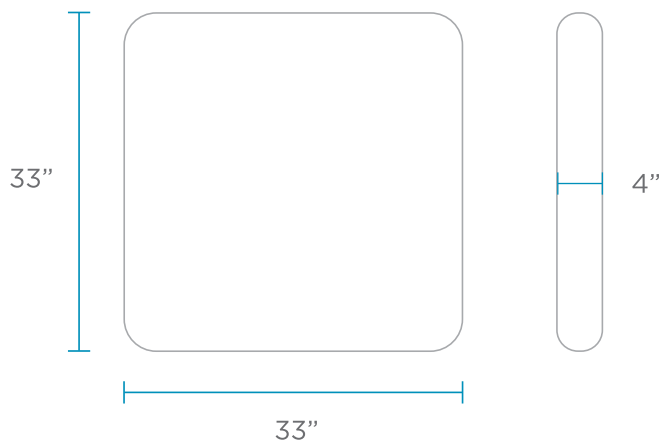

SECTIONAL SPECIFICATIONS - OTTOMAN

WEIGHT EMPTY: 38 LBS | WEIGHT FULL: 336 LBS
Designed for up to 10" of water or on deck

CUSHION

FEATURES

- Perfect for residential or commercial use
- Built to withstand sun, weather, and chemicals of any aquatic environment
- One-piece base crafted of an ultra-strong, UV8 rated resin
- Cushion made of high quality, outdoor Sunbrella fabrics and EZ Dri foam core
- Optional threaded plug system for in water or anchored applications
- Connect additional Sectional pieces to any side of the Ottoman
- Endless reconfiguration possibilities using snap in place interlocking system