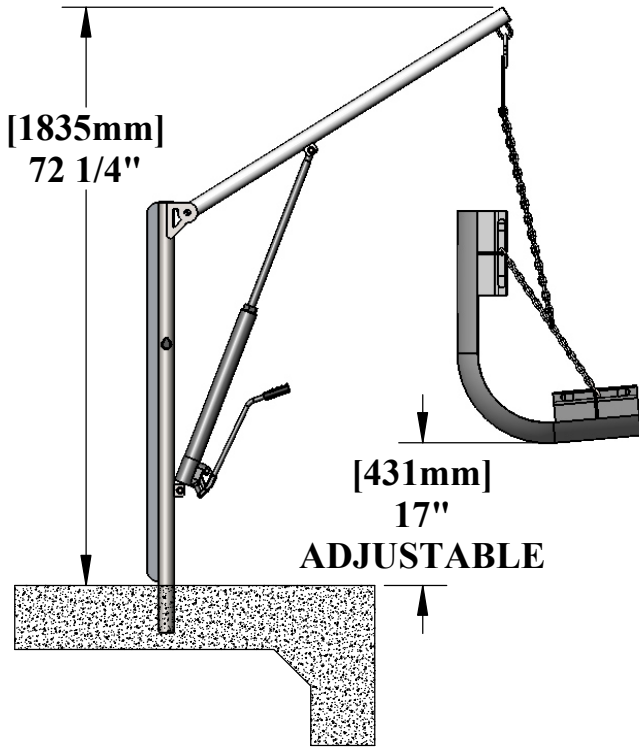

# EZ POOL LIFT

\*MEASUREMENT TAKEN WITH THE LIFT AT FULL LOAD\*

**PRODUCT WEIGHT: 65lbs [30kg]**  
**MAX WEIGHT CAPACITY: 400lbs [181kg]**  
**MIN ANCHOR SETBACK: 12"**  
**MAX ANCHOR SETBACK: 20"**  
**MAX WATER DRAFT: \*18"**  
**VERTICAL TRAVEL DISTANCE: 52 1/2"**

**CONTINUOUS  
360° ROTATION**

9889 GARRYMORE LANE  
 MISSOULA, MT 59808  
 (406) 549-0769  
 FAX (406) 549-2602

NOTE:  
 \*SPECIFICATIONS ARE SUBJECT TO CHANGE WITHOUT NOTICE

PRODUCT:		<b>EZ LIFT</b>	
PART #:		<b>F-03EZPLNA</b>	
SCALE:	<b>1:24</b>	DATE:	<b>2/15/2017</b>
DRAWN BY:	<b>KR</b>	REVISION:	<b>A</b>