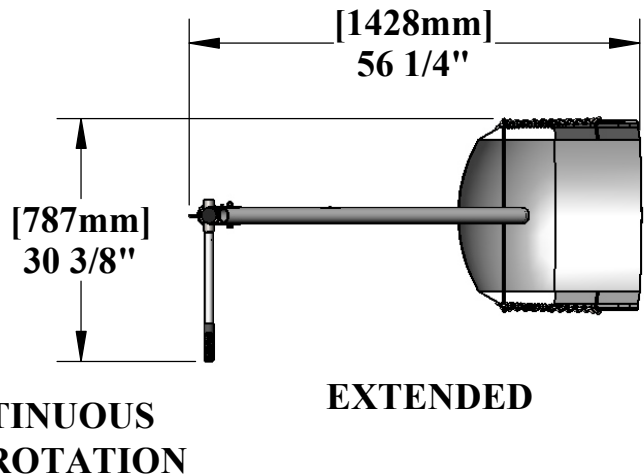

# EZ POOL LIFT

\*MEASUREMENT TAKEN WITH THE LIFT AT FULL LOAD\*

**PRODUCT WEIGHT: 65lbs [30kg]**  
**MAX WEIGHT CAPACITY: 400lbs [181kg]**  
**MIN ANCHOR SETBACK: 12"**  
**MAX ANCHOR SETBACK: 20"**  
**MAX WATER DRAFT: \*18"**  
**VERTICAL TRAVEL DISTANCE: 52 1/2"**

**CONTINUOUS  
360° ROTATION**

9889 GARRYMORE LANE  
 MISSOULA, MT 59808  
 (406) 549-0769  
 FAX (406) 549-2602

NOTE:  
 \*SPECIFICATIONS ARE SUBJECT TO CHANGE WITHOUT NOTICE

PRODUCT:		<b>EZ LIFT</b>	
PART #:		<b>F-03EZPLNA</b>	
SCALE:	<b>1:24</b>	DATE:	<b>2/15/2017</b>
DRAWN BY:	<b>KR</b>	REVISION:	<b>A</b>