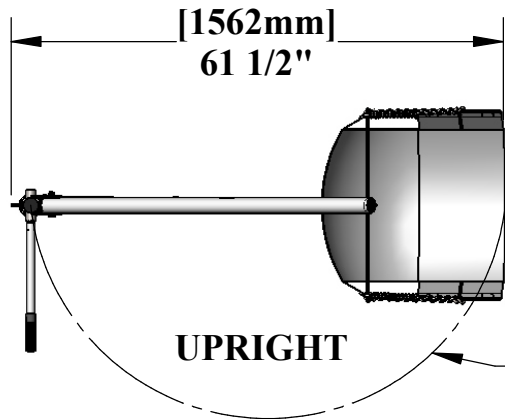

# EZ POOL LIFT

\*MEASUREMENT TAKEN WITH THE LIFT AT FULL LOAD\*

**PRODUCT WEIGHT: 65lbs [30kg]**  
**MAX WEIGHT CAPACITY: 400lbs [181kg]**  
**MIN ANCHOR SETBACK: 12"**  
**MAX ANCHOR SETBACK: 20"**  
**MAX WATER DRAFT: \*18"**  
**VERTICAL TRAVEL DISTANCE: 52 1/2"**

**CONTINUOUS  
360° ROTATION**

9889 GARRYMORE LANE  
 MISSOULA, MT 59808  
 (406) 549-0769  
 FAX (406) 549-2602

NOTE:  
 \*SPECIFICATIONS ARE SUBJECT TO CHANGE WITHOUT NOTICE

PRODUCT:		<b>EZ LIFT</b>	
PART #:		<b>F-03EZPLNA</b>	
SCALE:	<b>1:24</b>	DATE:	<b>2/15/2017</b>
DRAWN BY:	<b>KR</b>	REVISION:	<b>A</b>