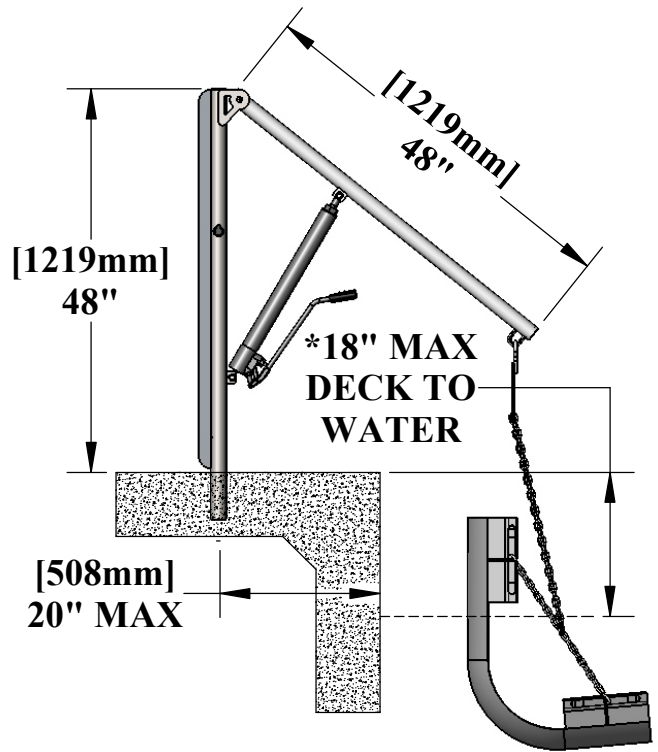

# EZ POOL LIFT

\*MEASUREMENT TAKEN WITH THE LIFT AT FULL LOAD\*

**PRODUCT WEIGHT: 65lbs [30kg]**  
**MAX WEIGHT CAPACITY: 400lbs [181kg]**  
**MIN ANCHOR SETBACK: 12"**  
**MAX ANCHOR SETBACK: 20"**  
**MAX WATER DRAFT: \*18"**  
**VERTICAL TRAVEL DISTANCE: 52 1/2"**

**CONTINUOUS  
360° ROTATION**

9889 GARRYMORE LANE  
 MISSOULA, MT 59808  
 (406) 549-0769  
 FAX (406) 549-2602

NOTE:  
 \*SPECIFICATIONS ARE SUBJECT TO CHANGE WITHOUT NOTICE

PRODUCT:		<b>EZ LIFT</b>	
PART #:		<b>F-03EZPLNA</b>	
SCALE:	<b>1:24</b>	DATE:	<b>2/15/2017</b>
DRAWN BY:	<b>KR</b>	REVISION:	<b>A</b>