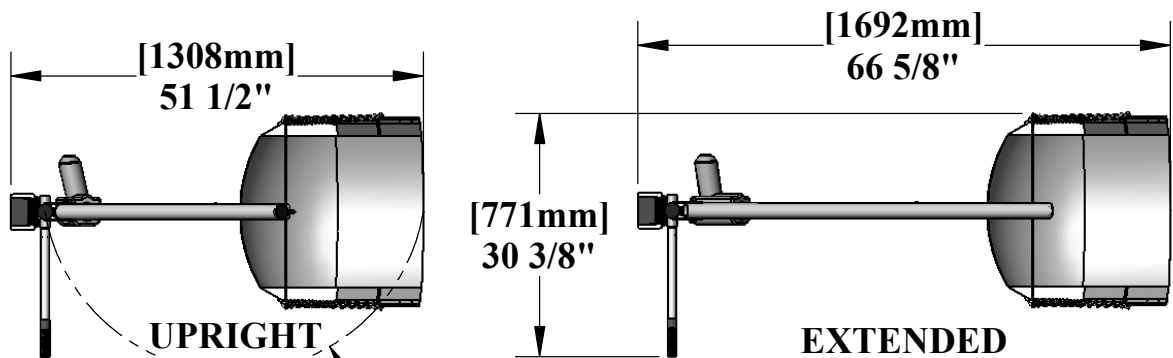

# POWER EZ POOL LIFT

\*MEASUREMENT TAKEN WITH THE LIFT AT FULL LOAD AND CHAINS EXTENDED\*

**PRODUCT WEIGHT: 70lbs [31kg]**  
**MAX WEIGHT CAPACITY: 400lbs [181kg]**  
**MIN ANCHOR SETBACK: 12"**  
**MAX ANCHOR SETBACK: 20"**  
**MAX WATER DRAFT: \*20"**  
**VERTICAL TRAVEL DISTANCE: 52 1/2"**

UPRIGHT

EXTENDED

CONTINUOUS  
360° ROTATION

9889 GARRYMORE LANE  
 MISSOULA, MT 59808  
 (406) 549-0769  
 FAX (406) 549-2602

NOTE:  
 \*SPECIFICATIONS ARE SUBJECT TO CHANGE WITHOUT NOTICE

PRODUCT: <b>POWER EZ LIFT</b>	
PART #: <b>F-333PEZNA</b>	
SCALE: <b>1:24</b>	DATE: <b>2/15/2017</b>
DRAWN BY: <b>KR</b>	REVISION: <b>A</b>