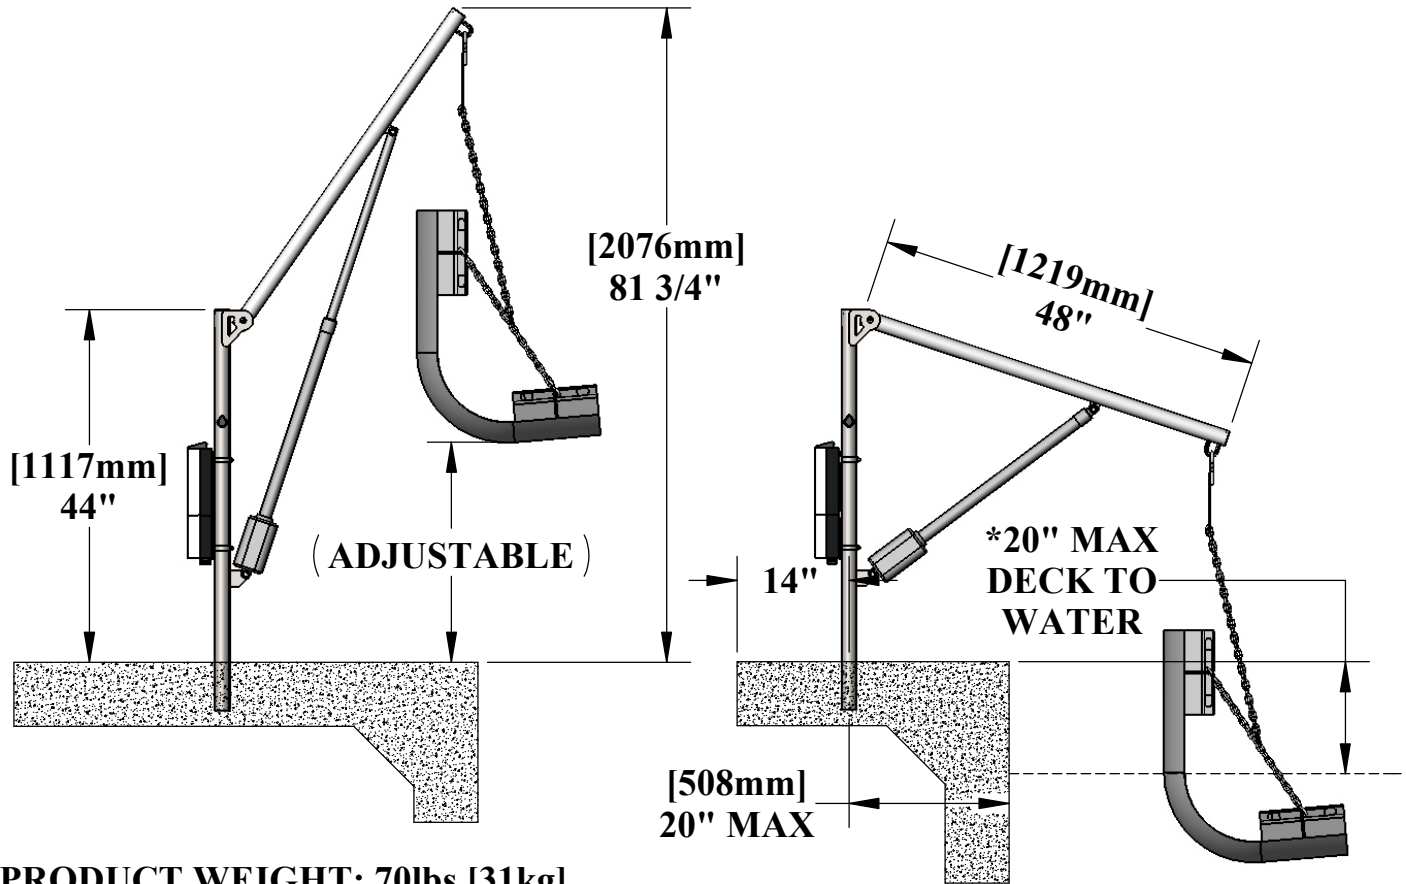

# POWER EZ POOL LIFT

\*MEASUREMENT TAKEN WITH THE LIFT AT FULL LOAD AND CHAINS EXTENDED\*

**PRODUCT WEIGHT: 70lbs [31kg]**  
**MAX WEIGHT CAPACITY: 400lbs [181kg]**  
**MIN ANCHOR SETBACK: 12"**  
**MAX ANCHOR SETBACK: 20"**  
**MAX WATER DRAFT: \*20"**  
**VERTICAL TRAVEL DISTANCE: 52 1/2"**

UPRIGHT

EXTENDED

CONTINUOUS  
360° ROTATION

9889 GARRYMORE LANE  
 MISSOULA, MT 59808  
 (406) 549-0769  
 FAX (406) 549-2602

NOTE:  
 \*SPECIFICATIONS ARE SUBJECT TO CHANGE WITHOUT NOTICE

PRODUCT: <b>POWER EZ LIFT</b>	
PART #: <b>F-333PEZNA</b>	
SCALE: <b>1:24</b>	DATE: <b>2/15/2017</b>
DRAWN BY: <b>KR</b>	REVISION: <b>A</b>