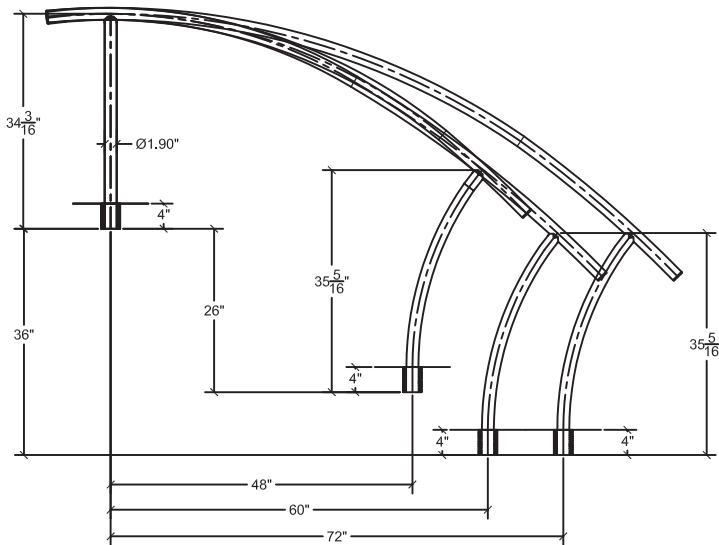

INSTALLATION OPTIONS

Anchor Socket

High-impact Non-corroding composite
NO GROUNDING!!!
When installed with SĀFTRON Pool Rails

Surface base 6" Top Mount

SÄFTRON

NEW

New Triton Pool Rail Series

Phone: 305.233.5511 • Fax 941.751.2802 • www.SÄFTRON.com

Fully Reinforced Construction Provides Superior Strength and Durability

PTL-224-3S POOL LADDER

TRTD-130 POOL RAIL

TDTP-172/160/148 POOL RAIL

TRTD-144 POOL RAIL

Specify Color
When Ordering: