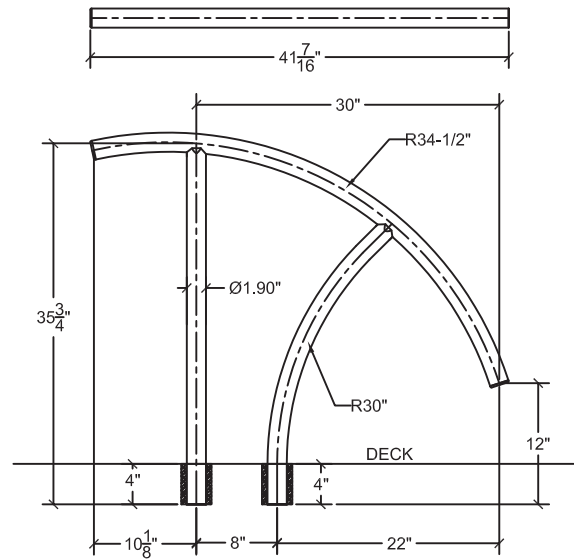

INSTALLATION OPTIONS

Anchor Socket

High-impact Non-corroding composite
NO GROUNDING!!!
When installed with SĀFTRON Pool Rails

Surface base 6" Top Mount

SÄFTRON

NEW

New Triton Pool Rail Series

Phone: 305.233.5511 • Fax 941.751.2802 • www.SÄFTRON.com

Fully Reinforced Construction Provides Superior Strength and Durability

PTL-224-3S POOL LADDER

TRTD-130 POOL RAIL

TDTP-172/160/148 POOL RAIL

TRTD-144 POOL RAIL

Specify Color
When Ordering: