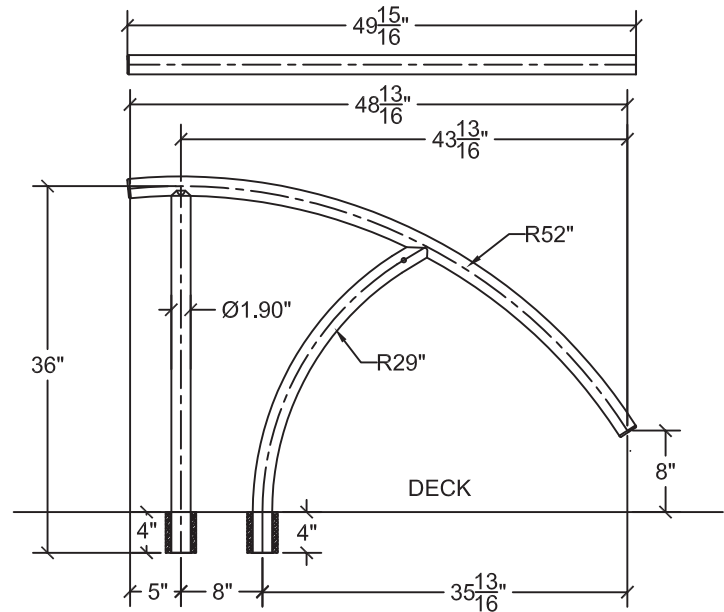

INSTALLATION OPTIONS

Anchor Socket

High-impact Non-corroding composite
NO GROUNDING!!!
When installed with SĀFTRON Pool Rails

Surface base 6" Top Mount

SÄFTRON

NEW

New Triton Pool Rail Series

Phone: 305.233.5511 • Fax 941.751.2802 • www.SÄFTRON.com

Fully Reinforced Construction Provides Superior Strength and Durability

PTL-224-3S POOL LADDER

TRTD-130 POOL RAIL

TDTP-172/160/148 POOL RAIL

TRTD-144 POOL RAIL

Specify Color
When Ordering: