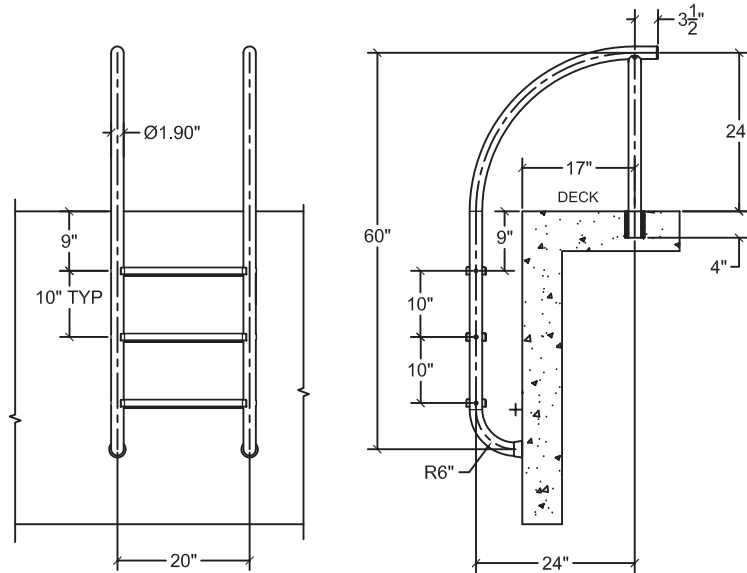

INSTALLATION OPTIONS

Anchor Socket

High-impact Non-corroding composite
NO GROUNDING!!!
When installed with SĀFTRON Pool Rails

Surface base 6" Top Mount

SÄFTRON

NEW

New Triton Pool Rail Series

Phone: 305.233.5511 • Fax 941.751.2802 • www.SÄFTRON.com

Fully Reinforced Construction Provides Superior Strength and Durability

PTL-224-3S POOL LADDER

TRTD-130 POOL RAIL

TDTP-172/160/148 POOL RAIL

TRTD-144 POOL RAIL

Specify Color
When Ordering: