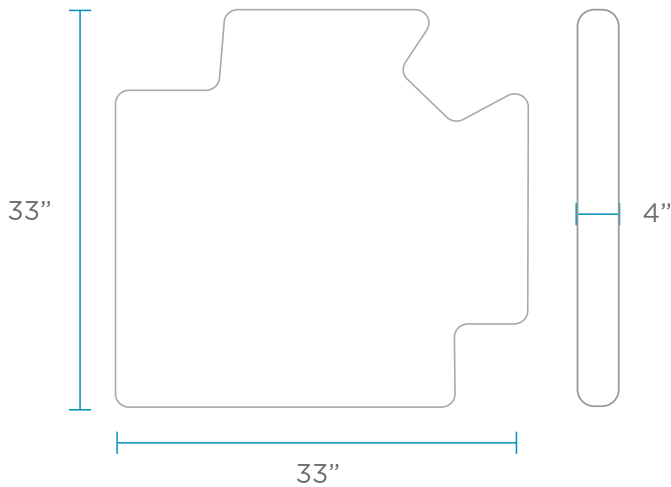

SECTIONAL SPECIFICATIONS - 6 PIECE U-SHAPE

Designed for up to 10" of water or on deck

FEATURES

The 6 Piece U-Shape arrangement consists of the following:

- 2 Corners
- 3 Middles
- 1 Ottoman

See individual specifications by piece for further details.

AVAILABLE RESIN COLORS

Over 400 fabric options available. See website for details.

SECTIONAL SPECIFICATIONS - CORNER

WEIGHT EMPTY: 95 LBS | WEIGHT FULL: 395 LBS

Designed for up to 10" of water or on deck

FEATURES

AVAILABLE RESIN COLORS

Over 400 fabric options available. See website for details.

SECTIONAL SPECIFICATIONS - MIDDLE

WEIGHT EMPTY: 57 LBS | WEIGHT FULL: 352 LBS

Designed for up to 10" of water or on deck

FEATURES