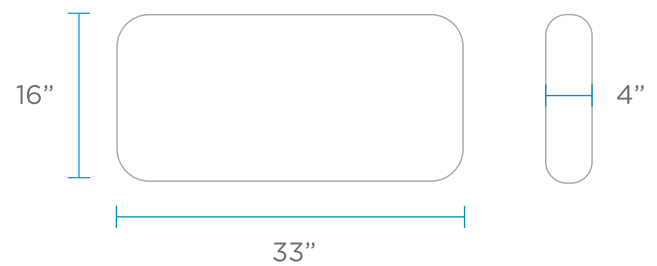

SECTIONAL SPECIFICATIONS - 6 PIECE U-SHAPE

Designed for up to 10" of water or on deck

FEATURES

The 6 Piece U-Shape arrangement consists of the following:

- 2 Corners
- 3 Middles
- 1 Ottoman

See individual specifications by piece for further details.

AVAILABLE RESIN COLORS

Over 400 fabric options available. See website for details.

SECTIONAL SPECIFICATIONS - CORNER

WEIGHT EMPTY: 95 LBS | WEIGHT FULL: 395 LBS

Designed for up to 10" of water or on deck

FEATURES

AVAILABLE RESIN COLORS

Over 400 fabric options available. See website for details.

SECTIONAL SPECIFICATIONS - MIDDLE

WEIGHT EMPTY: 57 LBS | WEIGHT FULL: 352 LBS

Designed for up to 10" of water or on deck

FEATURES

AVAILABLE RESIN COLORS

Over 400 fabric options available. See website for details.

SECTIONAL SPECIFICATIONS - OTTOMAN

WEIGHT EMPTY: 38 LBS | WEIGHT FULL: 336 LBS
Designed for up to 10" of water or on deck