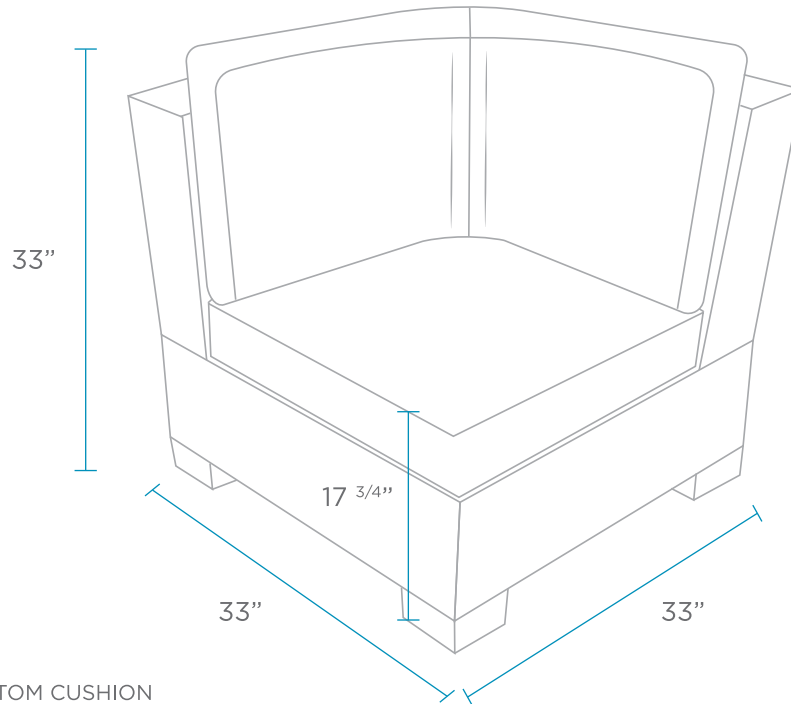

SECTIONAL SPECIFICATIONS - 6 PIECE U-SHAPE

Designed for up to 10" of water or on deck

FEATURES

The 6 Piece U-Shape arrangement consists of the following:

- 2 Corners
- 3 Middles
- 1 Ottoman

See individual specifications by piece for further details.

AVAILABLE RESIN COLORS

Over 400 fabric options available. See website for details.

SECTIONAL SPECIFICATIONS - CORNER

WEIGHT EMPTY: 95 LBS | WEIGHT FULL: 395 LBS

Designed for up to 10" of water or on deck

FEATURES

AVAILABLE RESIN COLORS

Over 400 fabric options available. See website for details.

SECTIONAL SPECIFICATIONS - MIDDLE

WEIGHT EMPTY: 57 LBS | WEIGHT FULL: 352 LBS

Designed for up to 10" of water or on deck

FEATURES

AVAILABLE RESIN COLORS

Over 400 fabric options available. See website for details.

SECTIONAL SPECIFICATIONS - OTTOMAN

WEIGHT EMPTY: 38 LBS | WEIGHT FULL: 336 LBS
Designed for up to 10" of water or on deck