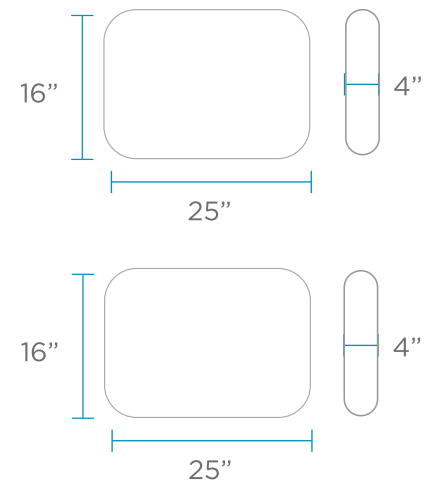

SECTIONAL SPECIFICATIONS - 6 PIECE U-SHAPE

Designed for up to 10" of water or on deck

FEATURES

The 6 Piece U-Shape arrangement consists of the following:

- 2 Corners
- 3 Middles
- 1 Ottoman

See individual specifications by piece for further details.

AVAILABLE RESIN COLORS

Over 400 fabric options available. See website for details.

SECTIONAL SPECIFICATIONS - CORNER

WEIGHT EMPTY: 95 LBS | WEIGHT FULL: 395 LBS

Designed for up to 10" of water or on deck

FEATURES

AVAILABLE RESIN COLORS

Over 400 fabric options available. See website for details.

SECTIONAL SPECIFICATIONS - MIDDLE

WEIGHT EMPTY: 57 LBS | WEIGHT FULL: 352 LBS

Designed for up to 10" of water or on deck

FEATURES

AVAILABLE RESIN COLORS

Over 400 fabric options available. See website for details.

SECTIONAL SPECIFICATIONS - OTTOMAN

WEIGHT EMPTY: 38 LBS | WEIGHT FULL: 336 LBS
Designed for up to 10" of water or on deck