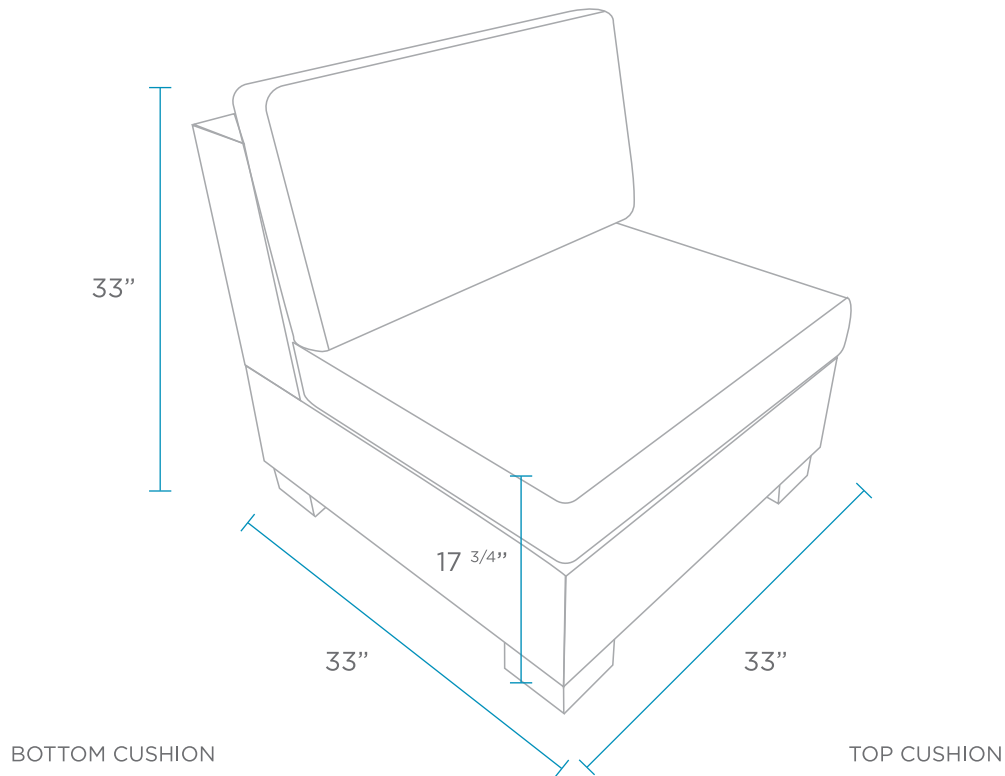

SECTIONAL SPECIFICATIONS - 6 PIECE U-SHAPE

Designed for up to 10" of water or on deck

FEATURES

The 6 Piece U-Shape arrangement consists of the following:

- 2 Corners
- 3 Middles
- 1 Ottoman

See individual specifications by piece for further details.

AVAILABLE RESIN COLORS

Over 400 fabric options available. See website for details.

SECTIONAL SPECIFICATIONS - CORNER

WEIGHT EMPTY: 95 LBS | WEIGHT FULL: 395 LBS

Designed for up to 10" of water or on deck

FEATURES

AVAILABLE RESIN COLORS

Over 400 fabric options available. See website for details.

SECTIONAL SPECIFICATIONS - MIDDLE

WEIGHT EMPTY: 57 LBS | WEIGHT FULL: 352 LBS

Designed for up to 10" of water or on deck

FEATURES

AVAILABLE RESIN COLORS

Over 400 fabric options available. See website for details.

SECTIONAL SPECIFICATIONS - OTTOMAN

WEIGHT EMPTY: 38 LBS | WEIGHT FULL: 336 LBS
Designed for up to 10" of water or on deck