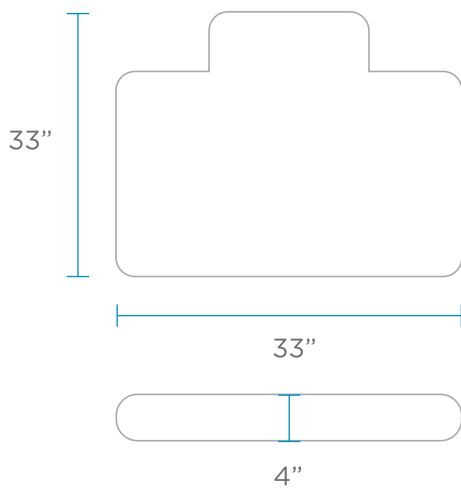

SECTIONAL SPECIFICATIONS - 6 PIECE U-SHAPE

Designed for up to 10" of water or on deck

FEATURES

The 6 Piece U-Shape arrangement consists of the following:

- 2 Corners
- 3 Middles
- 1 Ottoman

See individual specifications by piece for further details.

AVAILABLE RESIN COLORS

Over 400 fabric options available. See website for details.

SECTIONAL SPECIFICATIONS - CORNER

WEIGHT EMPTY: 95 LBS | WEIGHT FULL: 395 LBS

Designed for up to 10" of water or on deck

FEATURES

AVAILABLE RESIN COLORS

Over 400 fabric options available. See website for details.

SECTIONAL SPECIFICATIONS - MIDDLE

WEIGHT EMPTY: 57 LBS | WEIGHT FULL: 352 LBS

Designed for up to 10" of water or on deck

FEATURES

AVAILABLE RESIN COLORS

Over 400 fabric options available. See website for details.

SECTIONAL SPECIFICATIONS - OTTOMAN

WEIGHT EMPTY: 38 LBS | WEIGHT FULL: 336 LBS
Designed for up to 10" of water or on deck