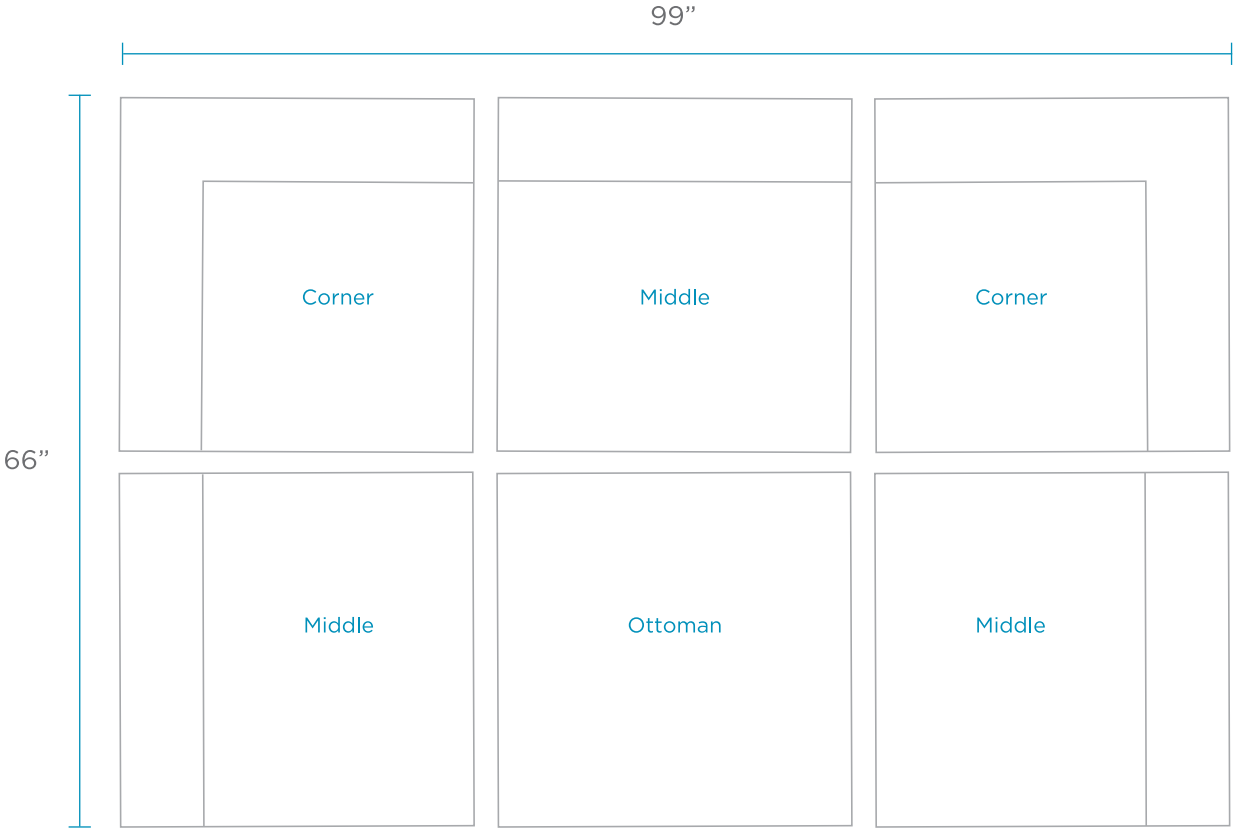

SECTIONAL SPECIFICATIONS - 6 PIECE U-SHAPE

Designed for up to 10" of water or on deck

FEATURES

The 6 Piece U-Shape arrangement consists of the following:

- 2 Corners
- 3 Middles
- 1 Ottoman

See individual specifications by piece for further details.

AVAILABLE RESIN COLORS

Over 400 fabric options available. See website for details.

SECTIONAL SPECIFICATIONS - CORNER

WEIGHT EMPTY: 95 LBS | WEIGHT FULL: 395 LBS

Designed for up to 10" of water or on deck

FEATURES

AVAILABLE RESIN COLORS

Over 400 fabric options available. See website for details.

SECTIONAL SPECIFICATIONS - MIDDLE

WEIGHT EMPTY: 57 LBS | WEIGHT FULL: 352 LBS

Designed for up to 10" of water or on deck

FEATURES

AVAILABLE RESIN COLORS

Over 400 fabric options available. See website for details.

SECTIONAL SPECIFICATIONS - OTTOMAN

WEIGHT EMPTY: 38 LBS | WEIGHT FULL: 336 LBS
Designed for up to 10" of water or on deck