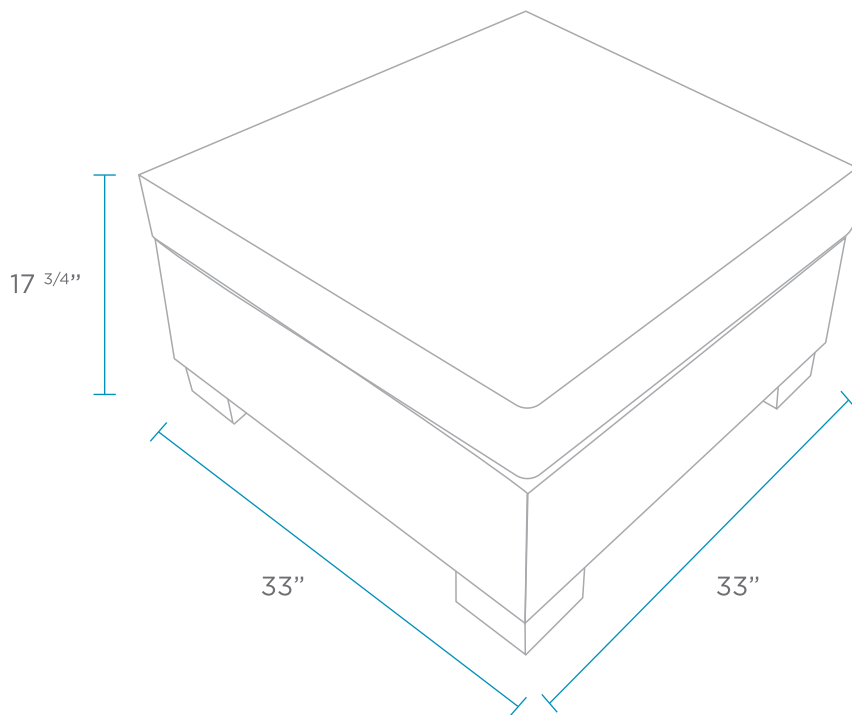

SECTIONAL SPECIFICATIONS - 6 PIECE U-SHAPE

Designed for up to 10" of water or on deck

FEATURES

The 6 Piece U-Shape arrangement consists of the following:

- 2 Corners
- 3 Middles
- 1 Ottoman

See individual specifications by piece for further details.

AVAILABLE RESIN COLORS

Over 400 fabric options available. See website for details.

SECTIONAL SPECIFICATIONS - CORNER

WEIGHT EMPTY: 95 LBS | WEIGHT FULL: 395 LBS

Designed for up to 10" of water or on deck

FEATURES

AVAILABLE RESIN COLORS

Over 400 fabric options available. See website for details.

SECTIONAL SPECIFICATIONS - MIDDLE

WEIGHT EMPTY: 57 LBS | WEIGHT FULL: 352 LBS

Designed for up to 10" of water or on deck

FEATURES

AVAILABLE RESIN COLORS

Over 400 fabric options available. See website for details.

SECTIONAL SPECIFICATIONS - OTTOMAN

WEIGHT EMPTY: 38 LBS | WEIGHT FULL: 336 LBS
Designed for up to 10" of water or on deck