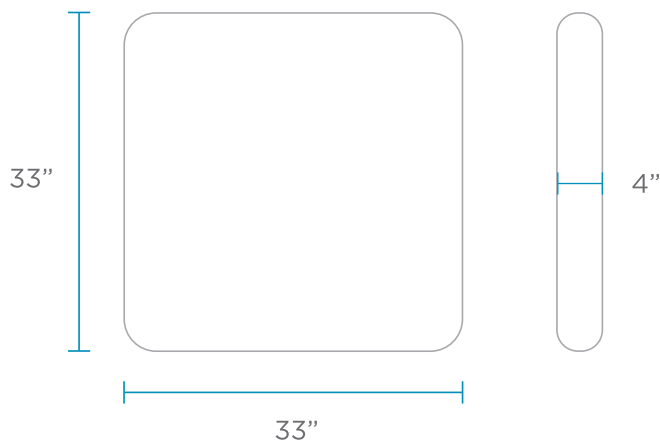

CUSHION

FEATURES

- Perfect for residential or commercial use
- Built to withstand sun, weather, and chemicals of any aquatic environment
- One-piece base crafted of an ultra-strong, UV8 rated resin
- Cushion made of high quality, outdoor Sunbrella fabrics and EZ Dri foam core
- Optional threaded plug system for in water or anchored applications
- Connect additional Sectional pieces to any side of the Ottoman
- Endless reconfiguration possibilities using snap in place interlocking system