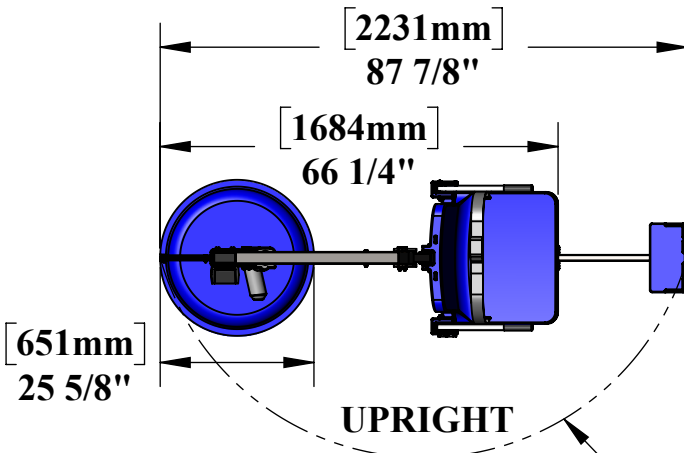

REVOLUTION DEEP DRAFT SPA POOL LIFT

U.S. PATENT NO. D507,769 S

PRODUCT WEIGHT: 275lbs [124kg]
 MAX WEIGHT CAPACITY: 400lbs [181kg]
 MIN ANCHOR SETBACK: 14"
 MAX WALL HEIGHT: 38"
 WALL THICKNESS AT MAX HEIGHT: 8"
 MAX WALL THICKNESS: 30"
 WALL HEIGHT AT MAX THICKNESS: 11"
 SEAT HEIGHT ADJUSTMENT: 16" IN 4" INCREMENTS
 VERTICAL TRAVEL DISTANCE: 49 1/2"

CONTINUOUS
360° ROTATION

9889 GARRYMORE LANE
 MISSOULA, MT 59808
 (406) 549-0769
 FAX (406) 549-2602

NOTE:
*SPECIFICATIONS ARE SUBJECT TO CHANGE WITHOUT NOTICE

PRODUCT: REVOLUTION DEEP DRAFT SPA	
PART #: F-702RLSDD	
SCALE: 1:32	DATE: 12/23/2019
DRAWN BY: KR	REVISION: 04