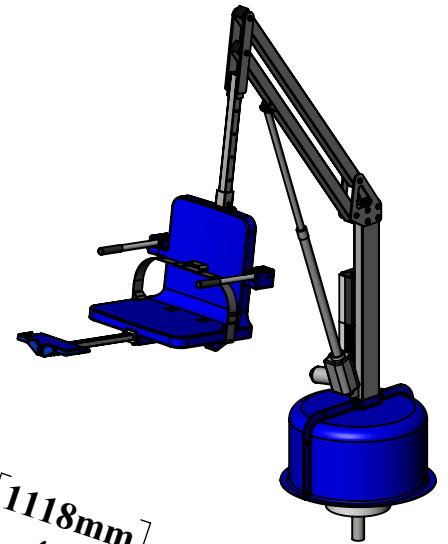

REVOLUTION DEEP DRAFT SPA POOL LIFT

U.S. PATENT NO. D507,769 S

PRODUCT WEIGHT: 275lbs [124kg]
 MAX WEIGHT CAPACITY: 400lbs [181kg]
 MIN ANCHOR SETBACK: 14"
 MAX WALL HEIGHT: 38"
 WALL THICKNESS AT MAX HEIGHT: 8"
 MAX WALL THICKNESS: 30"
 WALL HEIGHT AT MAX THICKNESS: 11"
 SEAT HEIGHT ADJUSTMENT: 16" IN 4" INCREMENTS
 VERTICAL TRAVEL DISTANCE: 49 1/2"

CONTINUOUS
360° ROTATION

9889 GARRYMORE LANE
 MISSOULA, MT 59808
 (406) 549-0769
 FAX (406) 549-2602

NOTE:
*SPECIFICATIONS ARE SUBJECT TO CHANGE WITHOUT NOTICE

PRODUCT: REVOLUTION DEEP DRAFT SPA	
PART #: F-702RLSDD	
SCALE: 1:32	DATE: 12/23/2019
DRAWN BY: KR	REVISION: 04