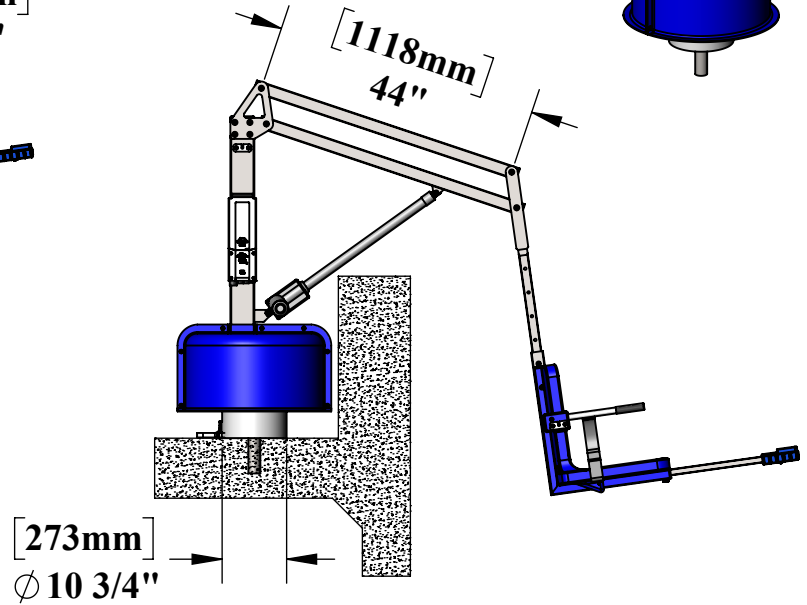

REVOLUTION DEEP DRAFT SPA POOL LIFT

U.S. PATENT NO. D507,769 S

PRODUCT WEIGHT: 275lbs [124kg]
 MAX WEIGHT CAPACITY: 400lbs [181kg]
 MIN ANCHOR SETBACK: 14"
 MAX WALL HEIGHT: 38"
 WALL THICKNESS AT MAX HEIGHT: 8"
 MAX WALL THICKNESS: 30"
 WALL HEIGHT AT MAX THICKNESS: 11"
 SEAT HEIGHT ADJUSTMENT: 16" IN 4" INCREMENTS
 VERTICAL TRAVEL DISTANCE: 49 1/2"

CONTINUOUS
360° ROTATION

9889 GARRYMORE LANE
 MISSOULA, MT 59808
 (406) 549-0769
 FAX (406) 549-2602

NOTE:
*SPECIFICATIONS ARE SUBJECT TO CHANGE WITHOUT NOTICE

PRODUCT: REVOLUTION DEEP DRAFT SPA	
PART #: F-702RLSDD	
SCALE: 1:32	DATE: 12/23/2019
DRAWN BY: KR	REVISION: 04