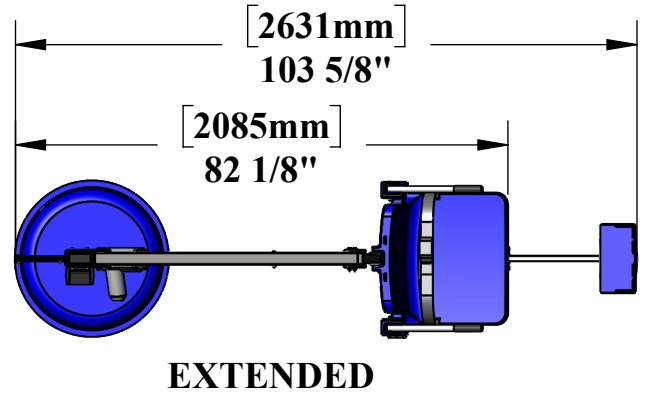

REVOLUTION DEEP DRAFT SPA POOL LIFT

U.S. PATENT NO. D507,769 S

PRODUCT WEIGHT: 275lbs [124kg]
 MAX WEIGHT CAPACITY: 400lbs [181kg]
 MIN ANCHOR SETBACK: 14"
 MAX WALL HEIGHT: 38"
 WALL THICKNESS AT MAX HEIGHT: 8"
 MAX WALL THICKNESS: 30"
 WALL HEIGHT AT MAX THICKNESS: 11"
 SEAT HEIGHT ADJUSTMENT: 16" IN 4" INCREMENTS
 VERTICAL TRAVEL DISTANCE: 49 1/2"

CONTINUOUS
360° ROTATION

9889 GARRYMORE LANE
 MISSOULA, MT 59808
 (406) 549-0769
 FAX (406) 549-2602

NOTE:
*SPECIFICATIONS ARE SUBJECT TO CHANGE WITHOUT NOTICE

PRODUCT: REVOLUTION DEEP DRAFT SPA	
PART #: F-702RLSDD	
SCALE: 1:32	DATE: 12/23/2019
DRAWN BY: KR	REVISION: 04