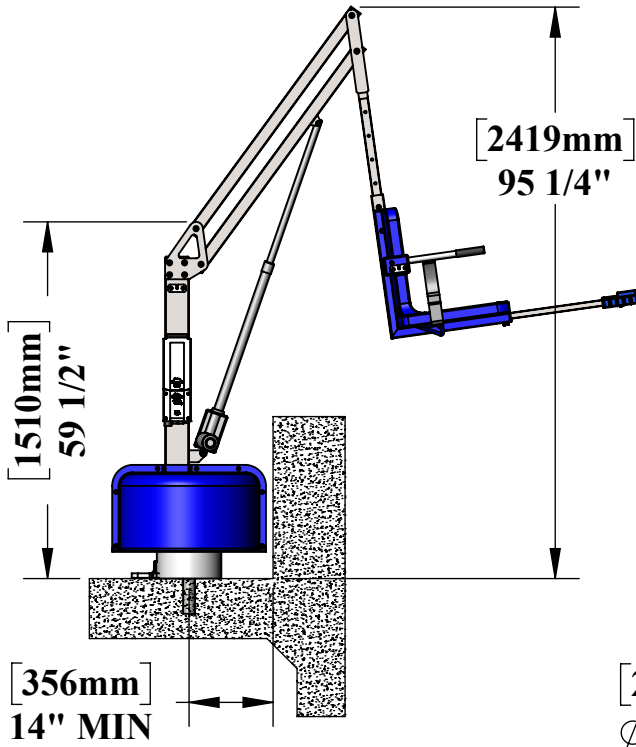

REVOLUTION DEEP DRAFT SPA POOL LIFT

U.S. PATENT NO. D507,769 S

PRODUCT WEIGHT: 275lbs [124kg]
 MAX WEIGHT CAPACITY: 400lbs [181kg]
 MIN ANCHOR SETBACK: 14"
 MAX WALL HEIGHT: 38"
 WALL THICKNESS AT MAX HEIGHT: 8"
 MAX WALL THICKNESS: 30"
 WALL HEIGHT AT MAX THICKNESS: 11"
 SEAT HEIGHT ADJUSTMENT: 16" IN 4" INCREMENTS
 VERTICAL TRAVEL DISTANCE: 49 1/2"

CONTINUOUS
360° ROTATION

9889 GARRYMORE LANE
 MISSOULA, MT 59808
 (406) 549-0769
 FAX (406) 549-2602

NOTE:
*SPECIFICATIONS ARE SUBJECT TO CHANGE WITHOUT NOTICE

PRODUCT: REVOLUTION DEEP DRAFT SPA	
PART #: F-702RLSDD	
SCALE: 1:32	DATE: 12/23/2019
DRAWN BY: KR	REVISION: 04