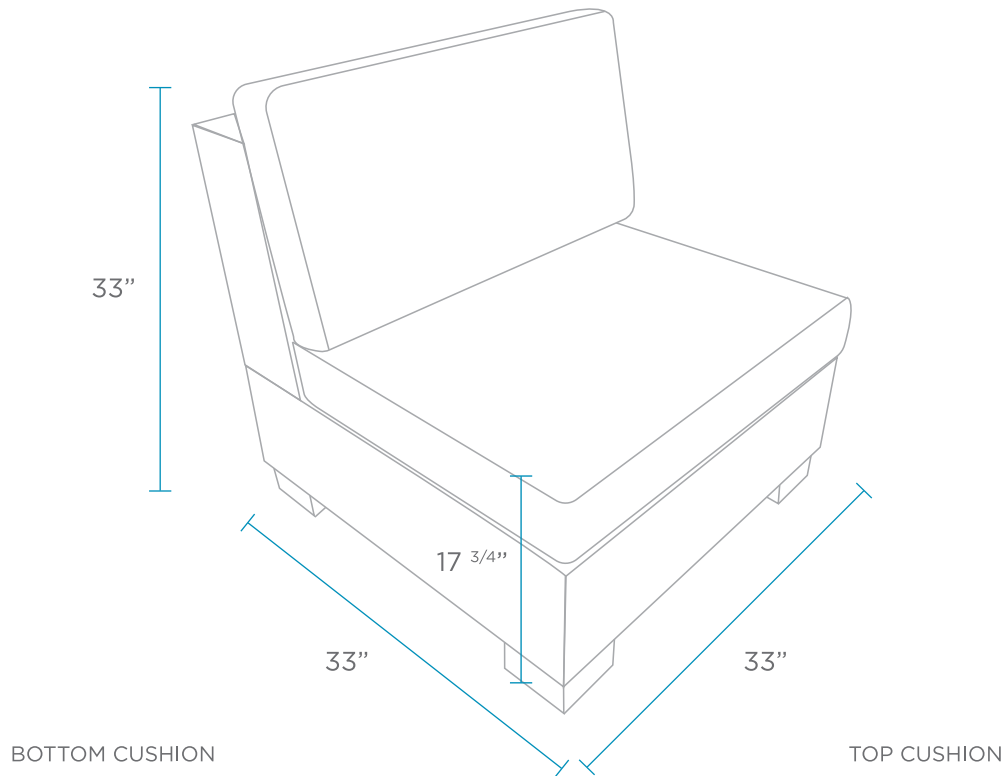

SECTIONAL SPECIFICATIONS - 10 PIECE L-SHAPE

Designed for up to 10" of water or on deck

FEATURES

The 10 Piece L-Shape arrangement consists of the following:

- 3 Corners
- 4 Middles
- 3 Ottomans

See individual specifications by piece for further details.

AVAILABLE RESIN COLORS

Over 400 fabric options available. See website for details.

SECTIONAL SPECIFICATIONS - CORNER

WEIGHT EMPTY: 95 LBS | WEIGHT FULL: 395 LBS

Designed for up to 10" of water or on deck

FEATURES

AVAILABLE RESIN COLORS

Over 400 fabric options available. See website for details.

SECTIONAL SPECIFICATIONS - MIDDLE

WEIGHT EMPTY: 57 LBS | WEIGHT FULL: 352 LBS

Designed for up to 10" of water or on deck

FEATURES

AVAILABLE RESIN COLORS

Over 400 fabric options available. See website for details.

SECTIONAL SPECIFICATIONS - OTTOMAN

WEIGHT EMPTY: 38 LBS | WEIGHT FULL: 336 LBS
Designed for up to 10" of water or on deck