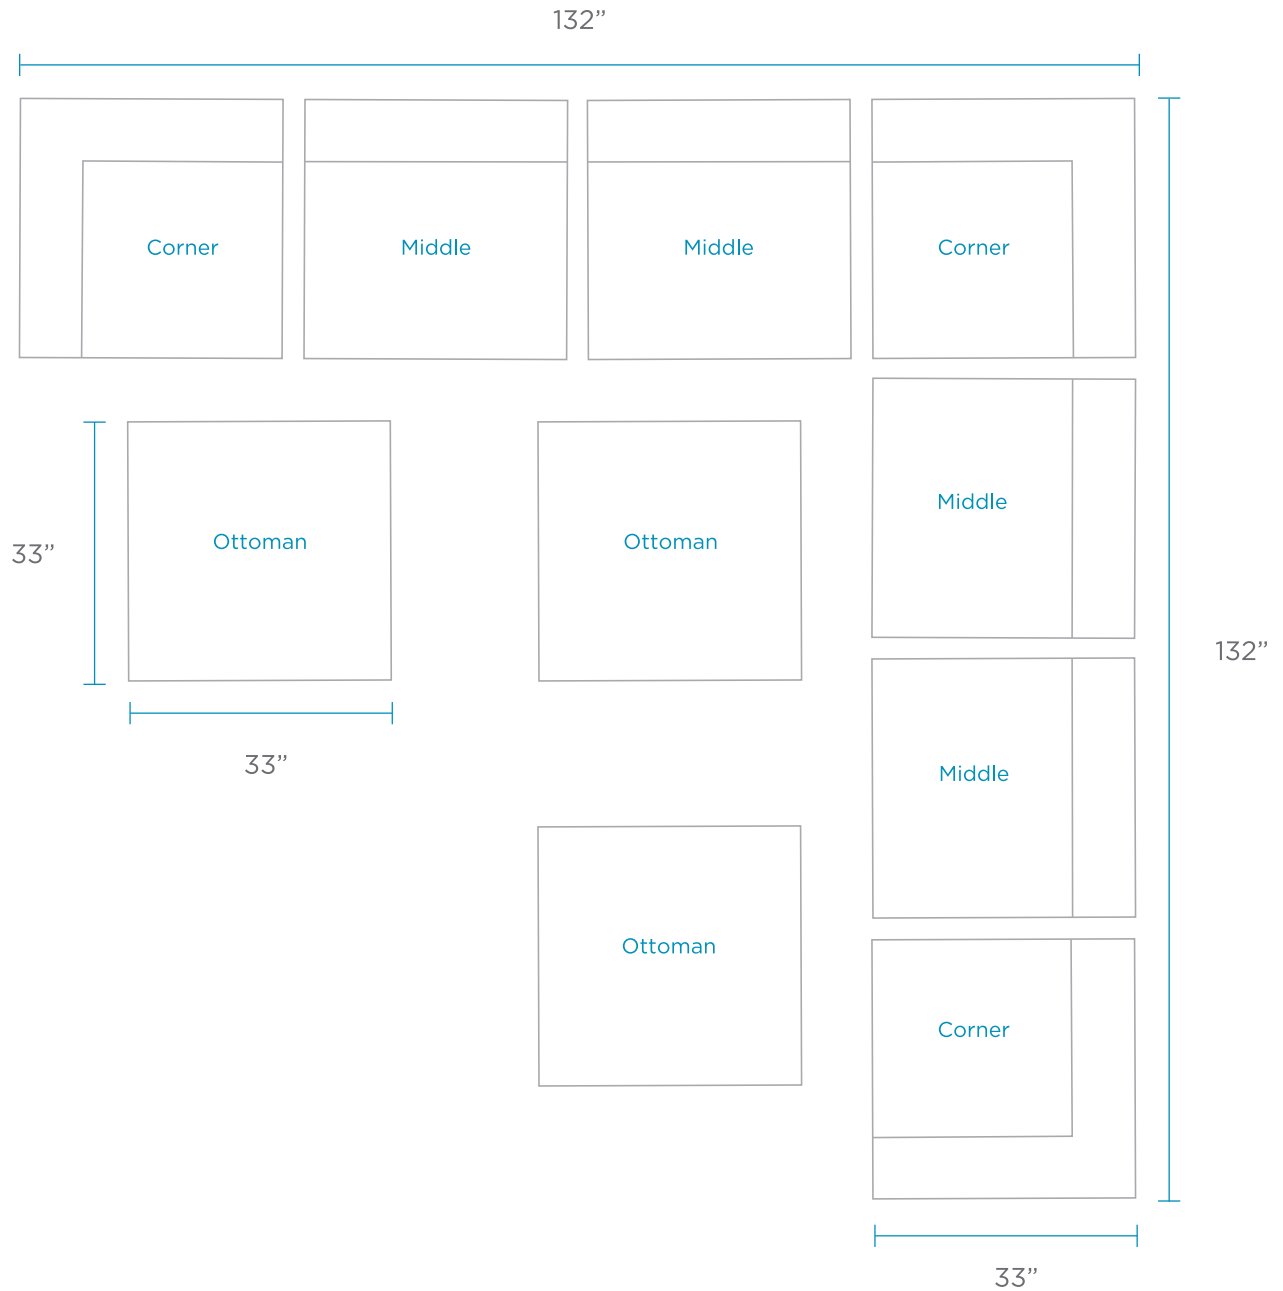

SECTIONAL SPECIFICATIONS - 10 PIECE L-SHAPE

Designed for up to 10" of water or on deck

FEATURES

The 10 Piece L-Shape arrangement consists of the following:

- 3 Corners
- 4 Middles
- 3 Ottomans

See individual specifications by piece for further details.

AVAILABLE RESIN COLORS

Over 400 fabric options available. See website for details.

SECTIONAL SPECIFICATIONS - CORNER

WEIGHT EMPTY: 95 LBS | WEIGHT FULL: 395 LBS

Designed for up to 10" of water or on deck

FEATURES

- Perfect for residential or commercial use
- Built to withstand sun, weather, and chemicals of any aquatic environment
- Three-piece base crafted of an ultra-strong, UV8 rated resin
- Cushions made of high quality, outdoor Sunbrella fabrics and EZ Dri foam core
- Optional threaded plug system for in water or anchored applications
- Connect additional Sectional pieces to the left or right of the Corner
- Endless reconfiguration possibilities using snap in place interlocking system

AVAILABLE RESIN COLORS

Over 400 fabric options available. See website for details.

SECTIONAL SPECIFICATIONS - MIDDLE

WEIGHT EMPTY: 57 LBS | WEIGHT FULL: 352 LBS

Designed for up to 10" of water or on deck

FEATURES