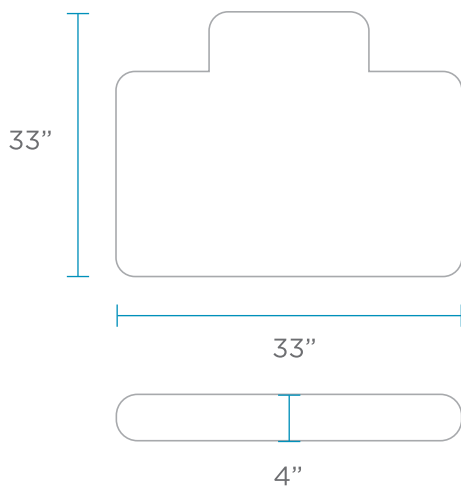

SECTIONAL SPECIFICATIONS - 10 PIECE L-SHAPE

Designed for up to 10" of water or on deck

FEATURES

The 10 Piece L-Shape arrangement consists of the following:

- 3 Corners
- 4 Middles
- 3 Ottomans

See individual specifications by piece for further details.

AVAILABLE RESIN COLORS

Over 400 fabric options available. See website for details.

SECTIONAL SPECIFICATIONS - CORNER

WEIGHT EMPTY: 95 LBS | WEIGHT FULL: 395 LBS

Designed for up to 10" of water or on deck

FEATURES

AVAILABLE RESIN COLORS

Over 400 fabric options available. See website for details.

SECTIONAL SPECIFICATIONS - MIDDLE

WEIGHT EMPTY: 57 LBS | WEIGHT FULL: 352 LBS

Designed for up to 10" of water or on deck

FEATURES

AVAILABLE RESIN COLORS

Over 400 fabric options available. See website for details.

SECTIONAL SPECIFICATIONS - OTTOMAN

WEIGHT EMPTY: 38 LBS | WEIGHT FULL: 336 LBS
Designed for up to 10" of water or on deck