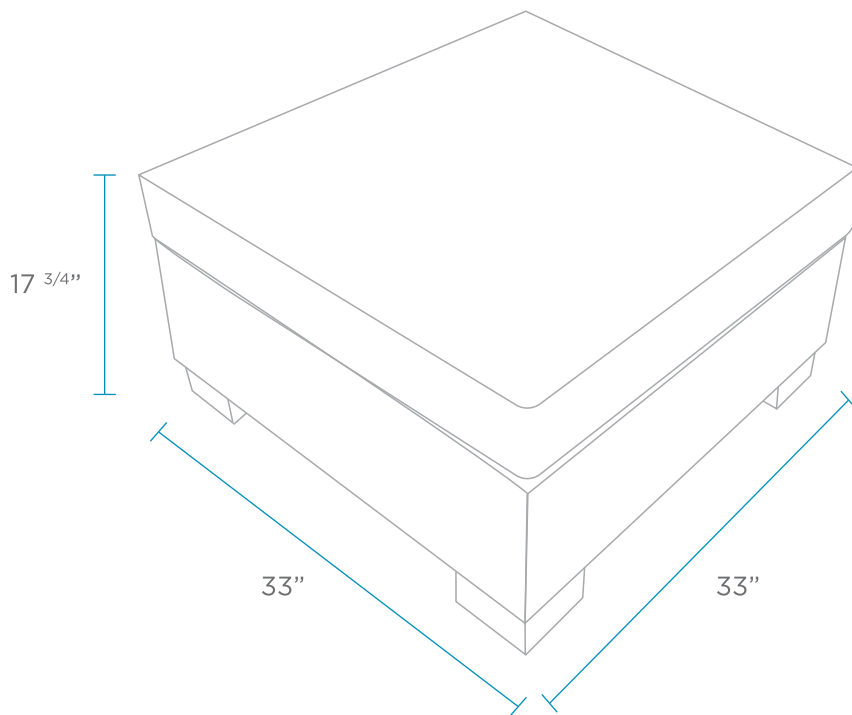

SECTIONAL SPECIFICATIONS - 10 PIECE L-SHAPE

Designed for up to 10" of water or on deck

FEATURES

The 10 Piece L-Shape arrangement consists of the following:

- 3 Corners
- 4 Middles
- 3 Ottomans

See individual specifications by piece for further details.

AVAILABLE RESIN COLORS

Over 400 fabric options available. See website for details.

SECTIONAL SPECIFICATIONS - CORNER

WEIGHT EMPTY: 95 LBS | WEIGHT FULL: 395 LBS

Designed for up to 10" of water or on deck

FEATURES

AVAILABLE RESIN COLORS

Over 400 fabric options available. See website for details.

SECTIONAL SPECIFICATIONS - MIDDLE

WEIGHT EMPTY: 57 LBS | WEIGHT FULL: 352 LBS

Designed for up to 10" of water or on deck

FEATURES

AVAILABLE RESIN COLORS

Over 400 fabric options available. See website for details.

SECTIONAL SPECIFICATIONS - OTTOMAN

WEIGHT EMPTY: 38 LBS | WEIGHT FULL: 336 LBS
Designed for up to 10" of water or on deck