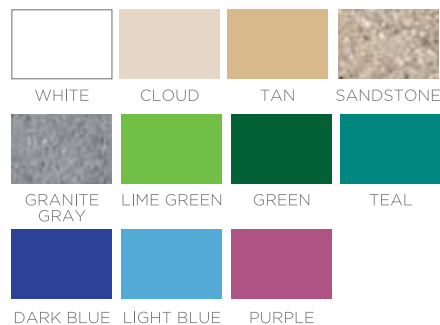

AVAILABLE RESIN COLORS

Over 400 fabric options available. See website for details.

SECTIONAL SPECIFICATIONS - OTTOMAN

WEIGHT EMPTY: 38 LBS | WEIGHT FULL: 336 LBS
Designed for up to 10" of water or on deck

AVAILABLE RESIN COLORS

Over 400 fabric options available. See website for details.