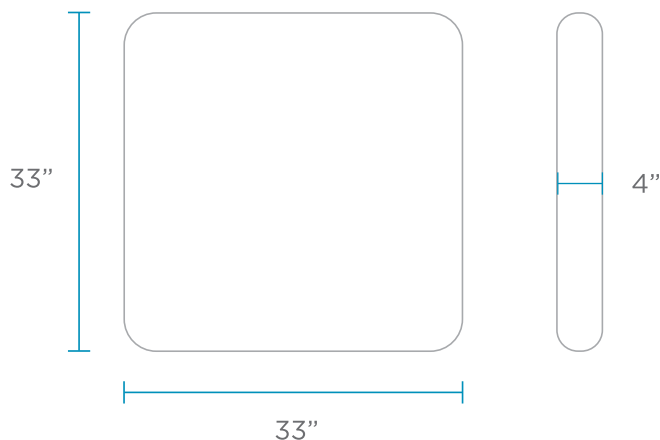

CUSHION

FEATURES

- Perfect for residential or commercial use
- Built to withstand sun, weather, and chemicals of any aquatic environment
- One-piece base crafted of an ultra-strong, UV8 rated resin
- Cushion made of high quality, outdoor Sunbrella fabrics and EZ Dri foam core
- Optional threaded plug system for in water or anchored applications
- Connect additional Sectional pieces to any side of the Ottoman
- Endless reconfiguration possibilities using snap in place interlocking system