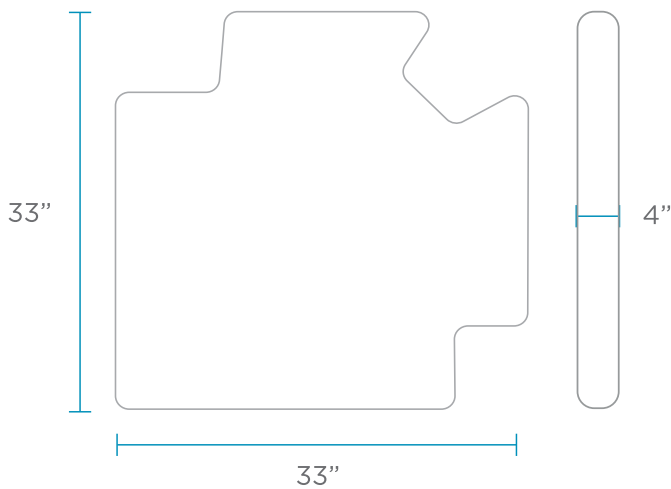

SECTIONAL SPECIFICATIONS - 10 PIECE L-SHAPE

Designed for up to 10" of water or on deck

FEATURES

The 10 Piece L-Shape arrangement consists of the following:

- 3 Corners
- 4 Middles
- 3 Ottomans

See individual specifications by piece for further details.

AVAILABLE RESIN COLORS

Over 400 fabric options available. See website for details.

SECTIONAL SPECIFICATIONS - CORNER

WEIGHT EMPTY: 95 LBS | WEIGHT FULL: 395 LBS

Designed for up to 10" of water or on deck

FEATURES

AVAILABLE RESIN COLORS

Over 400 fabric options available. See website for details.

SECTIONAL SPECIFICATIONS - MIDDLE

WEIGHT EMPTY: 57 LBS | WEIGHT FULL: 352 LBS

Designed for up to 10" of water or on deck

FEATURES