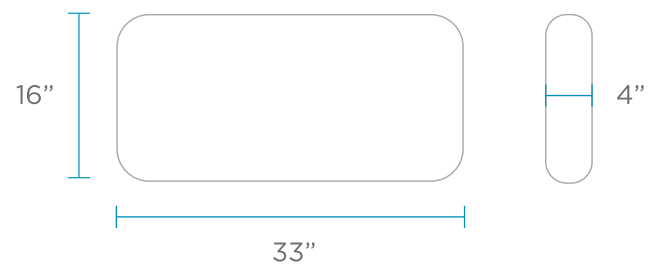

SECTIONAL SPECIFICATIONS - 10 PIECE L-SHAPE

Designed for up to 10" of water or on deck

FEATURES

The 10 Piece L-Shape arrangement consists of the following:

- 3 Corners
- 4 Middles
- 3 Ottomans

See individual specifications by piece for further details.

AVAILABLE RESIN COLORS

Over 400 fabric options available. See website for details.

SECTIONAL SPECIFICATIONS - CORNER

WEIGHT EMPTY: 95 LBS | WEIGHT FULL: 395 LBS

Designed for up to 10" of water or on deck

FEATURES

AVAILABLE RESIN COLORS

Over 400 fabric options available. See website for details.

SECTIONAL SPECIFICATIONS - MIDDLE

WEIGHT EMPTY: 57 LBS | WEIGHT FULL: 352 LBS

Designed for up to 10" of water or on deck

FEATURES

AVAILABLE RESIN COLORS

Over 400 fabric options available. See website for details.

SECTIONAL SPECIFICATIONS - OTTOMAN

WEIGHT EMPTY: 38 LBS | WEIGHT FULL: 336 LBS
Designed for up to 10" of water or on deck