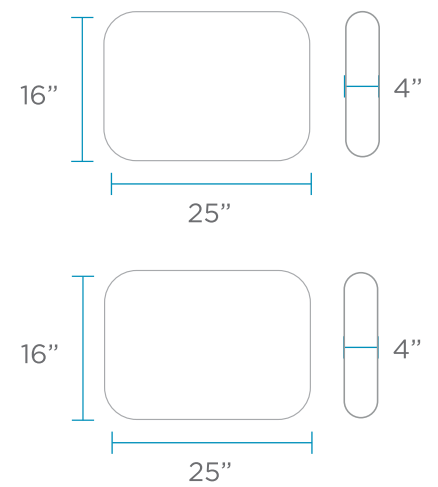

SECTIONAL SPECIFICATIONS - 10 PIECE L-SHAPE

Designed for up to 10" of water or on deck

FEATURES

The 10 Piece L-Shape arrangement consists of the following:

- 3 Corners
- 4 Middles
- 3 Ottomans

See individual specifications by piece for further details.

AVAILABLE RESIN COLORS

Over 400 fabric options available. See website for details.

SECTIONAL SPECIFICATIONS - CORNER

WEIGHT EMPTY: 95 LBS | WEIGHT FULL: 395 LBS

Designed for up to 10" of water or on deck

FEATURES

AVAILABLE RESIN COLORS

Over 400 fabric options available. See website for details.

SECTIONAL SPECIFICATIONS - MIDDLE

WEIGHT EMPTY: 57 LBS | WEIGHT FULL: 352 LBS

Designed for up to 10" of water or on deck

FEATURES

AVAILABLE RESIN COLORS

Over 400 fabric options available. See website for details.

SECTIONAL SPECIFICATIONS - OTTOMAN

WEIGHT EMPTY: 38 LBS | WEIGHT FULL: 336 LBS
Designed for up to 10" of water or on deck