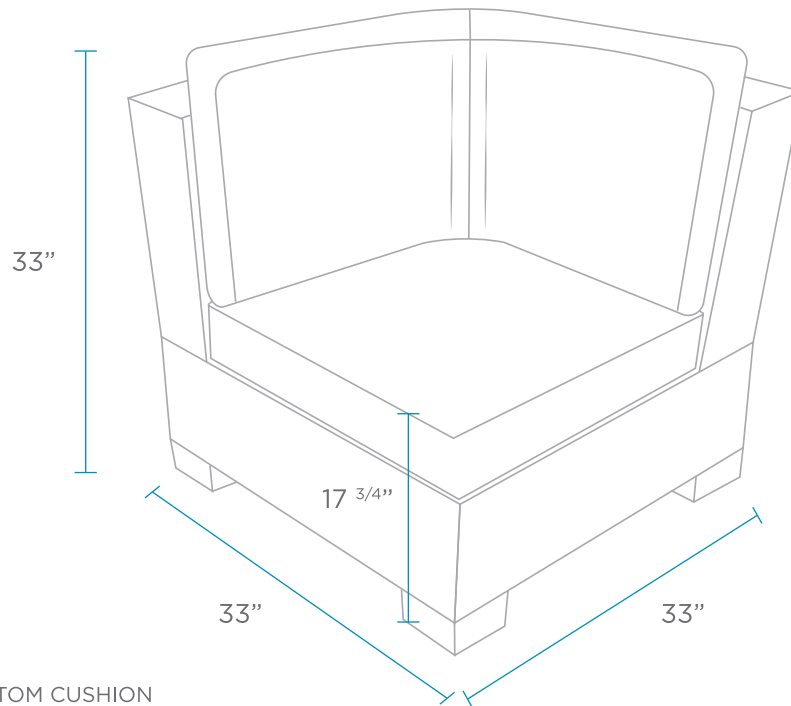

SECTIONAL SPECIFICATIONS - 10 PIECE L-SHAPE

Designed for up to 10" of water or on deck

FEATURES

The 10 Piece L-Shape arrangement consists of the following:

- 3 Corners
- 4 Middles
- 3 Ottomans

See individual specifications by piece for further details.

AVAILABLE RESIN COLORS

Over 400 fabric options available. See website for details.

SECTIONAL SPECIFICATIONS - CORNER

WEIGHT EMPTY: 95 LBS | WEIGHT FULL: 395 LBS

Designed for up to 10" of water or on deck

FEATURES

AVAILABLE RESIN COLORS

Over 400 fabric options available. See website for details.

SECTIONAL SPECIFICATIONS - MIDDLE

WEIGHT EMPTY: 57 LBS | WEIGHT FULL: 352 LBS

Designed for up to 10" of water or on deck

FEATURES

AVAILABLE RESIN COLORS

Over 400 fabric options available. See website for details.

SECTIONAL SPECIFICATIONS - OTTOMAN

WEIGHT EMPTY: 38 LBS | WEIGHT FULL: 336 LBS
Designed for up to 10" of water or on deck