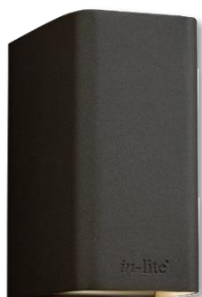

ACE UP/DOWN