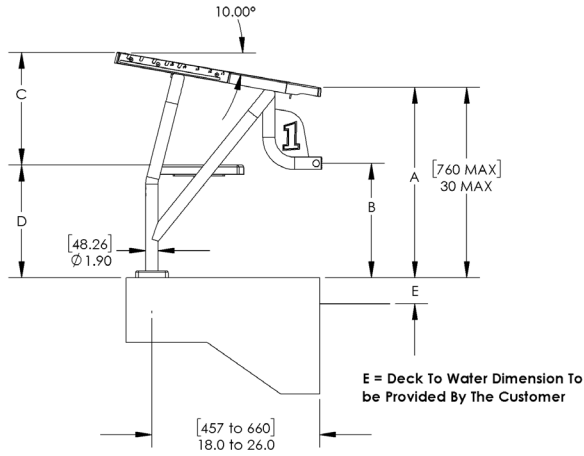

- Anchor:**
- 27-108 RockSolid® Anchor*
 - 27-105 Standard Dual Post Anchor

Setback Ranges

| Product | Setback* Range | Footboard Dimensions |
|-------------------------------|----------------|----------------------|
| Velocity Dual Post Standard | 18" to 26" | 28" x 32" |
| Velocity Dual Post Long Reach | 27" to 36" | 28" x 32" |

* Setback is to center of the anchor

Frame Colors

Due to printing technology actual color may differ

Standard

Long Reach