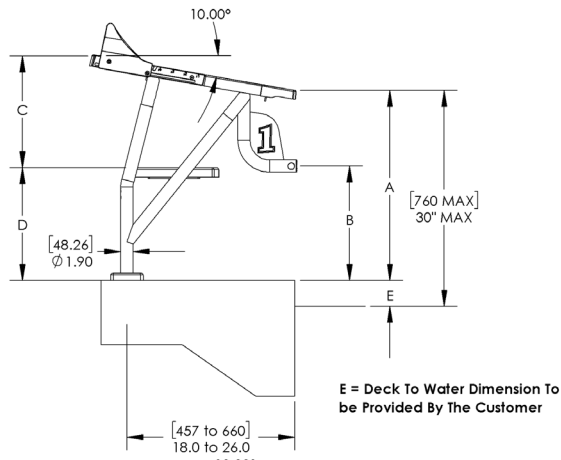

- Anchor:**
- 27-108 RockSolid® Anchor*
 - 27-105 Standard Dual Post Anchor

Setback Ranges

| Product | Setback* Range | Footboard Dimensions |
|-------------------------------|----------------|----------------------|
| Velocity Dual Post Standard | 18" to 26" | 28" x 32" |
| Velocity Dual Post Long Reach | 27" to 36" | 28" x 32" |

* Setback is to center of the anchor

Frame Colors

Due to printing technology actual color may differ

Standard

Long Reach