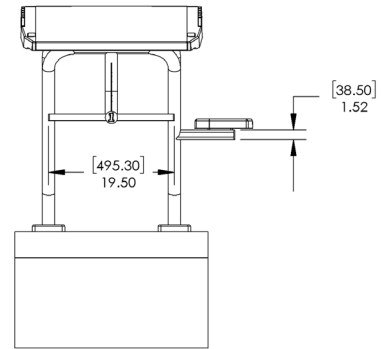

- Anchor:**
- 27-108 RockSolid® Anchor*
 - 27-105 Standard Dual Post Anchor

Setback Ranges

| Product | Setback* Range | Footboard Dimensions |
|-------------------------------|----------------|----------------------|
| Velocity Dual Post Standard | 18" to 26" | 28" x 32" |
| Velocity Dual Post Long Reach | 27" to 36" | 28" x 32" |

* Setback is to center of the anchor

Frame Colors

Due to printing technology actual color may differ

Standard

Long Reach