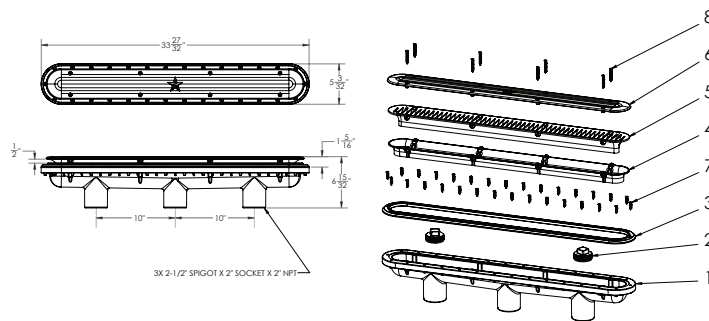

Three ports: bottom 2½" OD, 2" ID S/S; inside 2" threaded FPT; two 2" threaded plugs included

Disposable plastic pre-gunite/plaster insert keeps debris out and retains sump shape during construction

#316 stainless steel screws

Unblockable!

NEW Improved cover design

With sump, clamping ring, and gasket (vinyl pools)
Part # 32CDLTVxxx

STANDARD COLORS

-  32CDLTV101 – White
-  32CDLTV102 – Black
-  32CDLTV103 – Light Gray
-  32CDLTV105 – Dark Gray
-  32CDLTV108 – Tan

Also available as cover only
p/n 32CDLTNFxxx
40 per case

Also available as sump only
p/n 32CDSBV101
1 per case

Clamping Ring for vinyl (with gasket)
p/n 32VCRxxx
40 per case

1. 32" Three-Port Manufactured Vinyl Sump Bucket With Gasket
2. 2" Tapered Threaded Pipe Plug, Qty 2
3. 32" Channel Drain Vinyl Clamping Ring With Gasket
4. 32" Channel Drain Leaf Trap Insert
5. 32" Channel Drain Leaf Trap Support
6. 32" Channel Drain Leaf Trap Cover
7. 10 x 1" Flat Head Phillips Screw, 316 SS, Qty 30
8. 10 x 1-3/4" Flat Head Phillips Screw, 316 SS, Qty 8