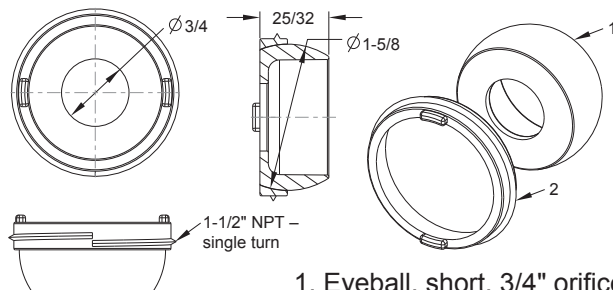

FEATURES

Change the color or size of your eyeball and nut

Fits all AquaStar and other brands' female thread and standard eyeball and nut fittings

50 per case

Additional orifice size: 3/4"-B, 1/2"-C, slotted-D
(i.e. ENB101 = white 3/4" orifice)

Also available in Clear
(p/n EN100, ENB100, ENC100, END100)

Part # ENBxxx

STANDARD COLORS

1. Eyeball, short, 3/4" orifice
2. Eyeball locking ring