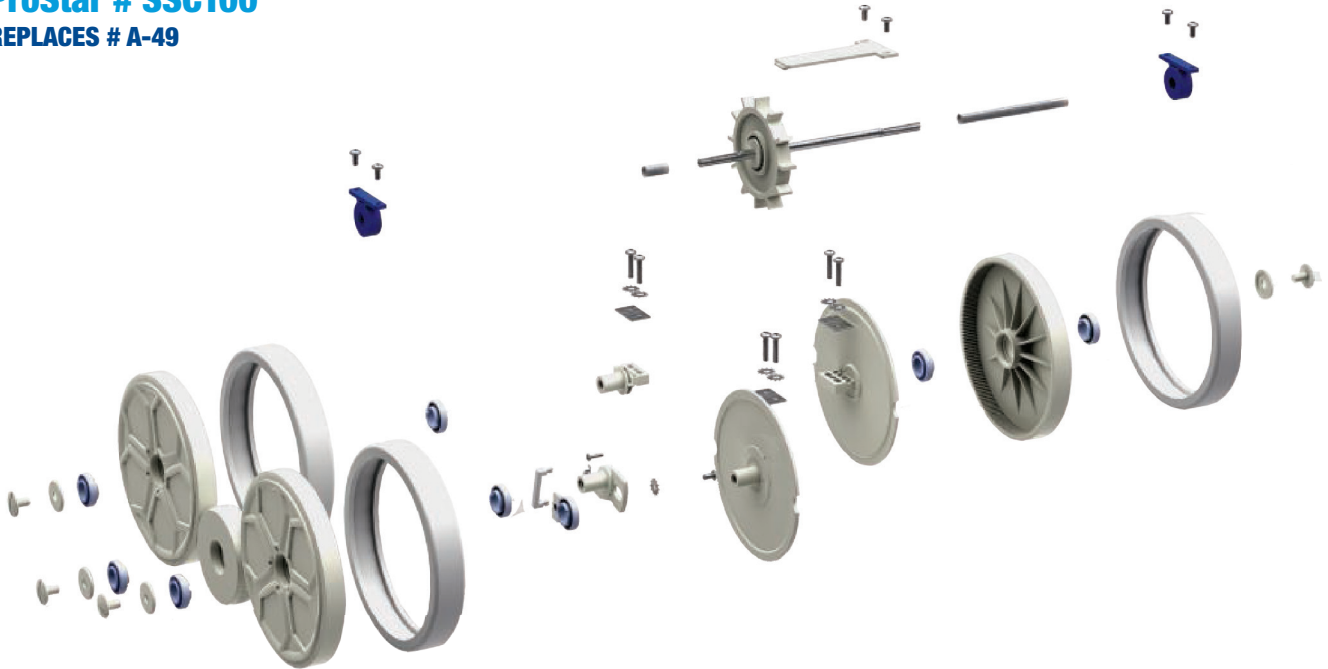

PROSTAR® REPLACEMENT KITS

We have made pool equipment service and repair a lot easier with the convenient replacement kits shown on this page. Each kit is a complete grouping that contains everything you need for that particular repair. To stock up on individual replacement parts, see pages 167-168.

ProStar # SSC100 REPLACES # A-49

Complete Rebuild Kit

SS20 ProStar # P1036 REPLACES # C-36

Swing Axle Kit

SS15 ProStar # P1035 REPLACES # C-131

Thrust Jet Kit