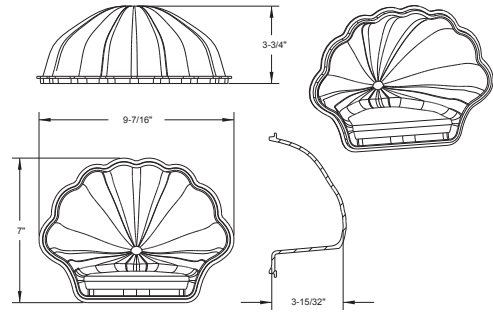

Pressure Test and Winterizing Kit for 4" and 6" Sumps

FEATURES

- Threads into 6" FPT
- Used to winterize pools and pressure test pools
- NSF-approved materials
- Manufactured from UV resistant ABS material
- White only

Part # PTK

Shell Wall Step

FEATURES

- Install into side wall
- Decorative shell look for step
- Non-skid surface on step
- Manufactured from UV-resistant ABS/ASA
- Adds special look and feel to interior finish
- Solid exterior grip on full circumference
- Set of three
- 4 sets per case

Part # SSxxx

90 Degree Sweep Ells Socket x Spigot

FEATURES

- Available in 1 1/2" and 2" S x Spg
- NSF-approved PVC material
- Universal fit
- Title 20/24 compliant
- 50 per case
- White only

Part # SWA101 – 1 1/2" S x Spg,
SWC101 – 2" S x Spg

90 Degree Sweep Ells Socket x Socket

FEATURES

- Available in 1 1/2" and 2" S x S
- NSF-approved PVC material
- Universal fit
- Title 20/24 compliant
- 50 per case
- White only

Part # SWB101 – 1 1/2" S x S,
SWD101 – 2" S x S