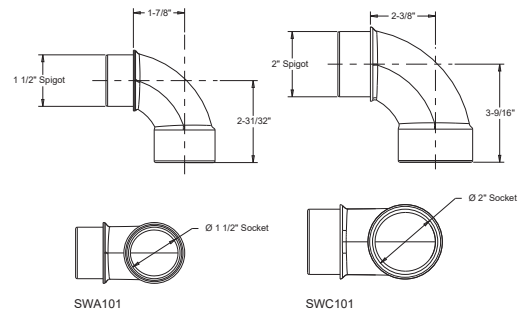

Part # SSxxx

90 Degree Sweep Ells Socket x Spigot

FEATURES

- Available in 1 1/2" and 2" S x Spg
- NSF-approved PVC material
- Universal fit
- Title 20/24 compliant
- 50 per case
- White only

Part # SWA101 – 1 1/2" S x Spg,
SWC101 – 2" S x Spg

90 Degree Sweep Ells Socket x Socket

FEATURES

- Available in 1 1/2" and 2" S x S
- NSF-approved PVC material
- Universal fit
- Title 20/24 compliant
- 50 per case
- White only

Part # SWB101 – 1 1/2" S x S,
SWD101 – 2" S x S