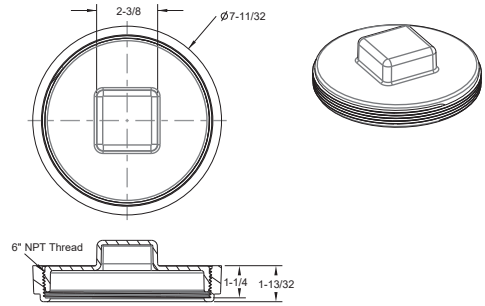

Pressure Test and Winterizing Kit for 4" and 6" Sumps

FEATURES

- Threads into 6" FPT
- Used to winterize pools and pressure test pools
- NSF-approved materials
- Manufactured from UV resistant ABS material
- White only

Part # PTK

Shell Wall Step

FEATURES

- Install into side wall
- Decorative shell look for step
- Non-skid surface on step
- Manufactured from UV-resistant ABS/ASA
- Adds special look and feel to interior finish
- Solid exterior grip on full circumference
- Set of three
- 4 sets per case

Part # SSxxx

90 Degree Sweep Ells Socket x Spigot

FEATURES

- Available in 1 1/2" and 2" S x Spg
- NSF-approved PVC material
- Universal fit
- Title 20/24 compliant
- 50 per case
- White only

Part # SWA101 – 1 1/2" S x Spg,
SWC101 – 2" S x Spg

90 Degree Sweep Ells Socket x Socket

FEATURES

- Available in 1 1/2" and 2" S x S
- NSF-approved PVC material
- Universal fit
- Title 20/24 compliant
- 50 per case
- White only

Part # SWB101 – 1 1/2" S x S,
SWD101 – 2" S x S