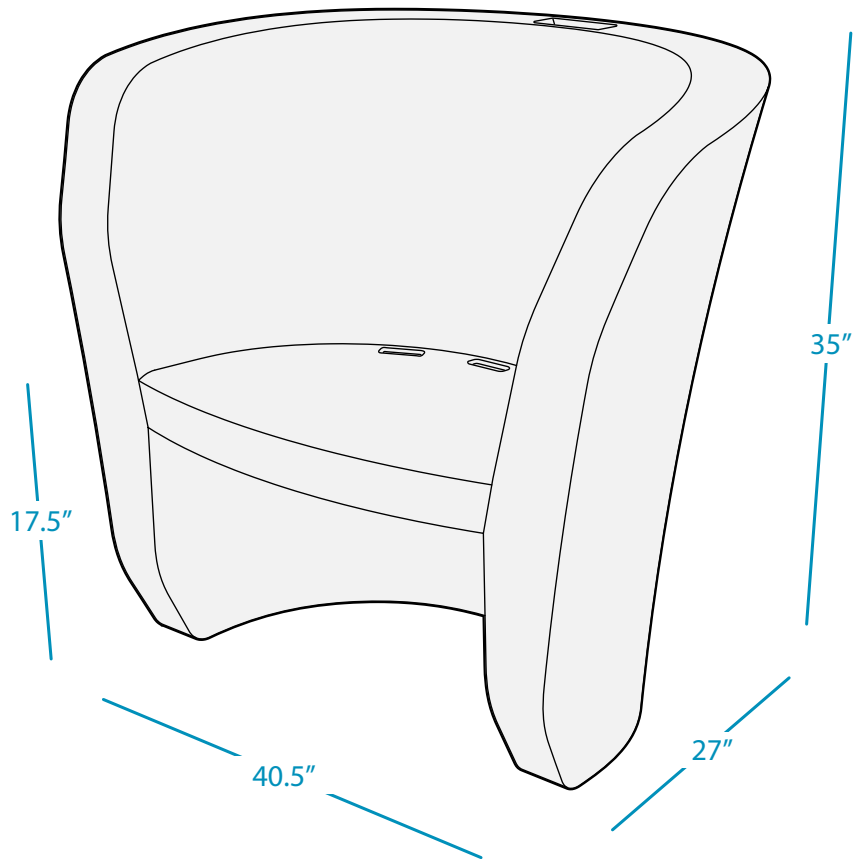

AFFINITY

CHAIR

SPECIFICATIONS

FEATURES

- Designed for on-deck use
- Perfect for residential or commercial settings
- Crafted of a formed, low density polyethylene
- UV16 rated material, color stabilized for up to 16,000 hours of direct sunlight
- Utilize optional threaded plugs for in water or anchored applications
- Unique, eye catching design