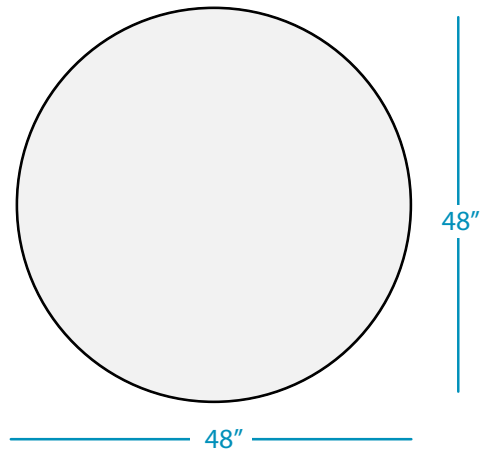

AFFINITY

48" ROUND DINING TABLE

SPECIFICATIONS

WEIGHT: 46 LBS

FEATURES

- Designed for on-deck use
- Also works in-pool in up to 16" of water
- Perfect for residential or commercial settings
- Crafted of a formed, low density polyethylene
- UV16 rated material, color stabilized for up to 16,000 hours of direct sunlight
- Optional threaded plug system for in-water or anchored applications
- Sleek, minimalistic design