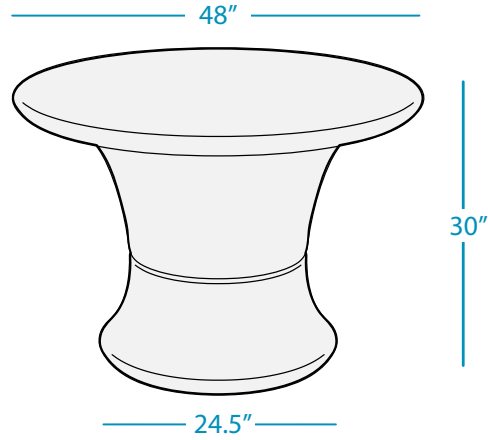

AFFINITY

48" ROUND DINING TABLE

SPECIFICATIONS

WEIGHT: 46 LBS

FEATURES

- Designed for on-deck use
- Also works in-pool in up to 16" of water
- Perfect for residential or commercial settings
- Crafted of a formed, low density polyethylene
- UV16 rated material, color stabilized for up to 16,000 hours of direct sunlight
- Optional threaded plug system for in-water or anchored applications
- Sleek, minimalistic design