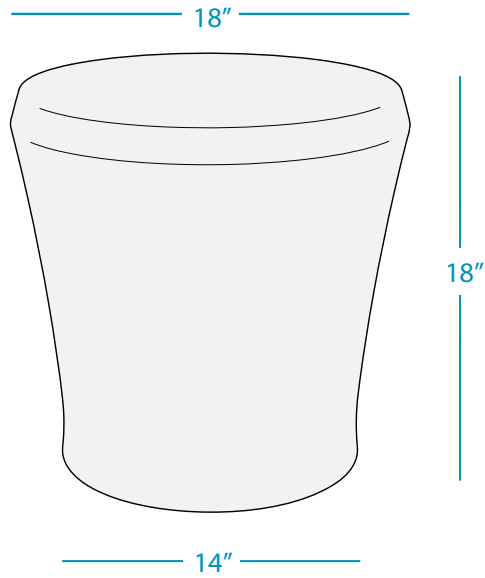

AFFINITY

SIDE TABLE SPECIFICATIONS

WEIGHT: 10 LBS

FEATURES

- Designed for on-deck use or in-pool in up to 16" of water
- Perfect for residential or commercial settings
- Built to withstand the harsh outdoor environment
- Crafted of a formed, low density polyethylene
- UV16 rated material, color stabilized for up to 16,000 hours of direct sunlight
- Optional threaded plug system for in-water or anchored applications
- Sleek, minimalistic design