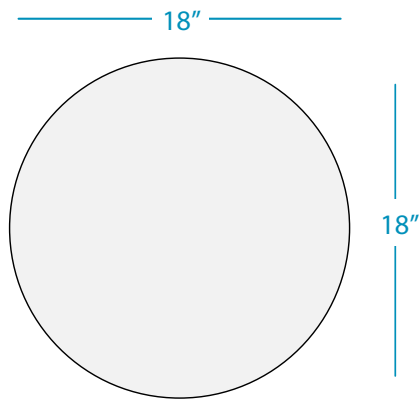

AFFINITY

SIDE TABLE SPECIFICATIONS

WEIGHT: 10 LBS

FEATURES

- Designed for on-deck use or in-pool in up to 16" of water
- Perfect for residential or commercial settings
- Built to withstand the harsh outdoor environment
- Crafted of a formed, low density polyethylene
- UV16 rated material, color stabilized for up to 16,000 hours of direct sunlight
- Optional threaded plug system for in-water or anchored applications
- Sleek, minimalistic design