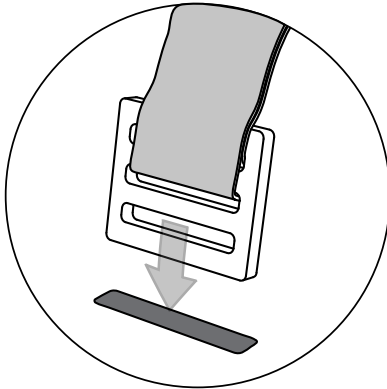

AFFINITY

CHAIR SEAT CUSHION

SPECIFICATIONS

WEIGHT: 1 LBS

Strap and Buckle System below cushion
for easy attachment to Chair

FEATURES

- Designed for the Affinity Chair
- Utilize the Affinity Chair & Cushion on-deck, or in up to 16" of water
- Perfect for residential or commercial settings
- Built to withstand the harsh outdoor environment
- Crafted of high quality, outdoor Sunbrella fabrics and EZ-Dri foam core
- Secure in place with Strap and Buckle System
- Adds comfort, style, and convenience