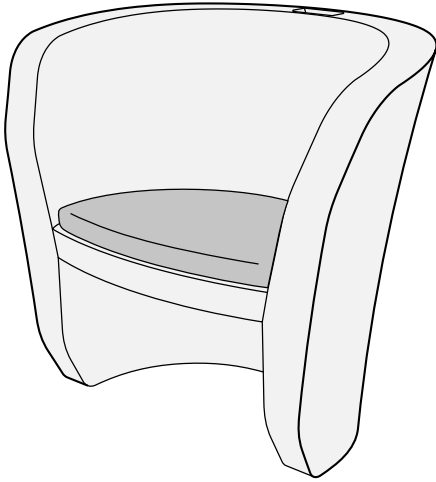

AFFINITY

CHAIR SEAT CUSHION

SPECIFICATIONS

WEIGHT: 1 LBS

Strap and Buckle System below cushion
for easy attachment to Chair

FEATURES

- Designed for the Affinity Chair
- Utilize the Affinity Chair & Cushion on-deck, or in up to 16" of water
- Perfect for residential or commercial settings
- Built to withstand the harsh outdoor environment
- Crafted of high quality, outdoor Sunbrella fabrics and EZ-Dri foam core
- Secure in place with Strap and Buckle System
- Adds comfort, style, and convenience