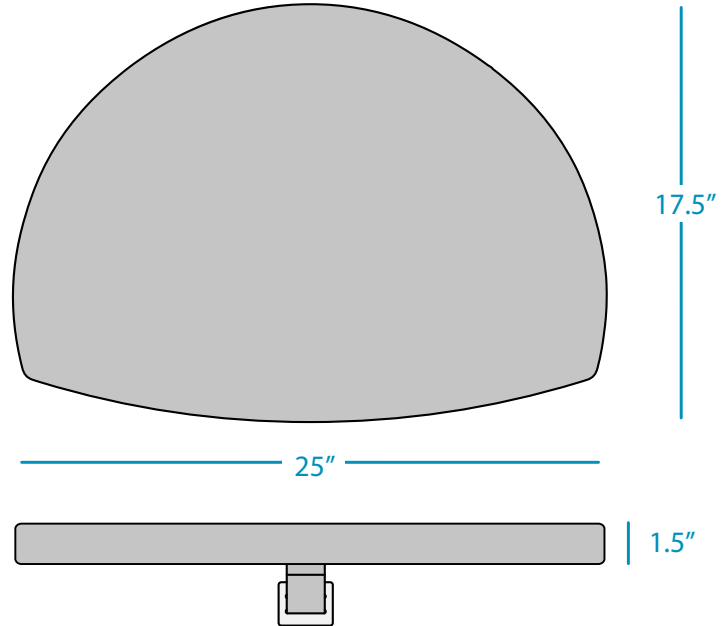

AFFINITY

CHAIR SEAT CUSHION

SPECIFICATIONS

WEIGHT: 1 LBS

Strap and Buckle System below cushion
for easy attachment to Chair

FEATURES

- Designed for the Affinity Chair
- Utilize the Affinity Chair & Cushion on-deck, or in up to 16" of water
- Perfect for residential or commercial settings
- Built to withstand the harsh outdoor environment
- Crafted of high quality, outdoor Sunbrella fabrics and EZ-Dri foam core
- Secure in place with Strap and Buckle System
- Adds comfort, style, and convenience