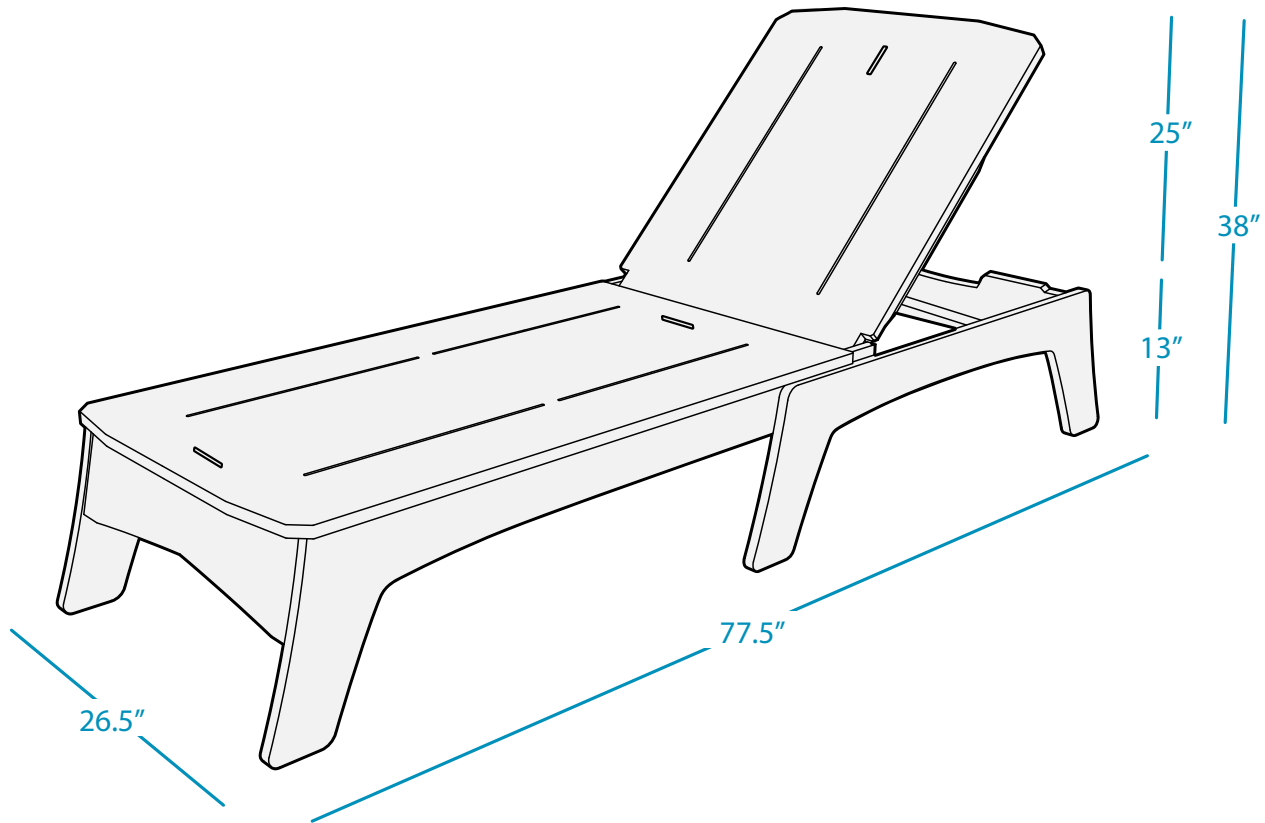

MAINSTAY

CHAISE

SPECIFICATIONS

WEIGHT: 56 LBS

FEATURES

- Designed for on-deck use
- Perfect for residential or commercial settings
- Crafted of an extruded, high density polyethylene
- UV stable, moisture and mildew resistant
- Withstands outdoor environment without swelling, splintering, fading, or warping
- Stainless steel hardware
- Five customizable reclining positions
- Arrives fully assembled