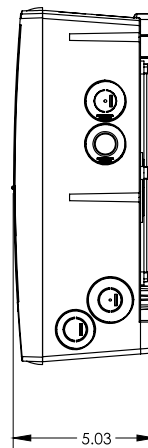

poolLUX[®] Plus

Transformer system with wireless control

- 60W or 100W low voltage transformer options
- External on/off control switch
- Extended range (100' Line of Sight) Wireless remote with one-touch color sync for S.R.Smith LED lights
 - S.R.Smith LED lights feature (6) colors and (2) shows
- Compatible with other 12VAC power toggle LED lights
- Oversized wiring space with convenient terminal strip connections
- Internal self-resetting thermal fuse to protect against overheating conditions
- Fast acting replaceable current fuse for safety enhancing short circuit protection
- Accessible low voltage 12VAC and 13VAC wiring terminals for standard or extended wiring runs
- Corrosion resistant (NEMA 3R) and sound dampening housing (quiet operation)
- (4) low-voltage and (4) line-voltage combination knockouts (3/4" or 1") plus (2) special use knockouts
- ETL Listed – Conforms to UL 379 (Pool, Spa and Fountain Power Unit Standard)
- Certified to CSA C22.2#218.1
- Two-year warranty