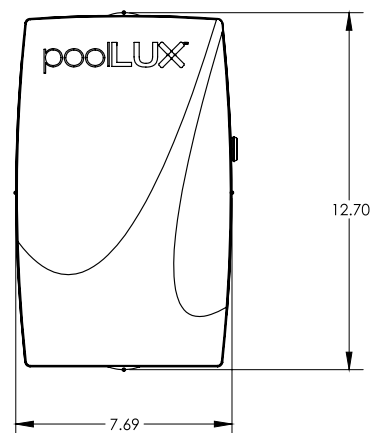

poolLUX[®] Plus

Transformer system with wireless control

- 60W or 100W low voltage transformer options
- External on/off control switch
- Extended range (100' Line of Sight) Wireless remote with one-touch color sync for S.R.Smith LED lights
 - S.R.Smith LED lights feature (6) colors and (2) shows
- Compatible with other 12VAC power toggle LED lights
- Oversized wiring space with convenient terminal strip connections
- Internal self-resetting thermal fuse to protect against overheating conditions
- Fast acting replaceable current fuse for safety enhancing short circuit protection
- Accessible low voltage 12VAC and 13VAC wiring terminals for standard or extended wiring runs
- Corrosion resistant (NEMA 3R) and sound dampening housing (quiet operation)
- (4) low-voltage and (4) line-voltage combination knockouts (3/4" or 1") plus (2) special use knockouts
- ETL Listed – Conforms to UL 379 (Pool, Spa and Fountain Power Unit Standard)
- Certified to CSA C22.2#218.1
- Two-year warranty