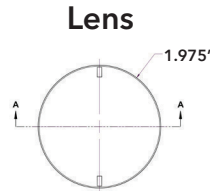

**Easy Installation**

Fits in most 1.5" pool wall fittings

**RGB 1.5" LED Nicheless Pool & Spa Fixture**  
Product Datasheet

**Specifications**

<b>Wattage</b>	8 Watts
<b>LED Color</b>	RGB

**Dimensions**

<b>A</b>	.375"
<b>B</b>	4.531"
<b>Lens Dia.</b>	1.975"