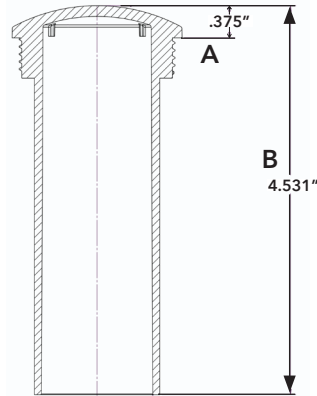

**Easy Installation**

Fits in most 1.5" pool wall fittings

**RGB 1.5" LED Nicheless Pool & Spa Fixture**  
Product Datasheet

**Specifications**

<b>Wattage</b>	8 Watts
<b>LED Color</b>	RGB

**Dimensions**

<b>A</b>	.375"
<b>B</b>	4.531"
<b>Lens Dia.</b>	1.975"