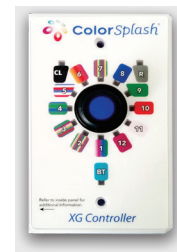

**ColorSplash® VÜ RGB Advantages:**

- Selectable colors and shows
- J&J Proprietary heat sync
- Wide angle, high output LEDs
- Works with J&J's XG Controller
- Synchronizes with ColorSplash XG, LXG and LXG-W Series fixtures and lamps
- Flush mounting for versatility
- Fits in most manufacturers 1.5" wall fittings
- 4" *minimum water depth*
- 50,000 hour lifespan
- Industry leading 3-year warranty  
Quality you can rely on for years

**Easy Installation**

Fits in most 1.5" pool wall fittings

UL Listed c  us

**RGB 1.5" LED Nicheless Pool & Spa Fixture**  
Product Datasheet

**Specifications**

<b>Wattage</b>	8 Watts
<b>LED Color</b>	RGB

**Dimensions**

<b>A</b>	.375"
<b>B</b>	4.531"
<b>Lens Dia.</b>	1.975"

**Seven Light Shows**

**Five Solid Colors**

**Also Available**  
PureWhite® VÜ &  
ColorSplash VÜ RGB-W  
1.5" LED Nicheless Fixtures.  
Call for more information

**J&J's ColorSplash XG Controller Operates ColorSplash VÜ Fixtures**

**J&J Electronics** FREE app available from the app store for Apple® or Google Play™ Store for Android.™

SEARCH ColorSplash™ XG Controller