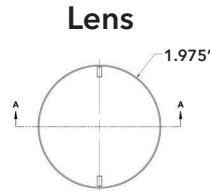

**Easy Installation**

Fits in most 1.5" pool wall fittings

UL Listed c  us

**RGB 1.5" LED Nicheless Pool & Spa Fixture**  
Product Datasheet

**Specifications**

<b>Wattage</b>	8 Watts
<b>LED Color</b>	RGB

**Dimensions**

<b>A</b>	.375"
<b>B</b>	4.531"
<b>Lens Dia.</b>	1.975"

**Seven Light Shows**

**Five Solid Colors**

**Also Available**  
PureWhite® VÜ &  
ColorSplash VÜ RGB-W  
1.5" LED Nicheless Fixtures.  
Call for more information