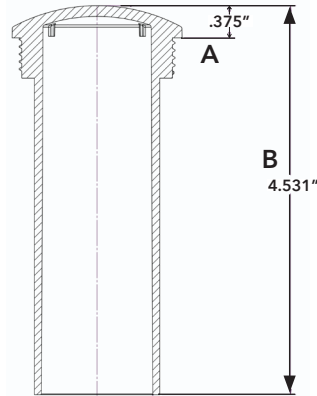

**Easy Installation**

Fits in most 1.5" pool wall fittings

UL Listed c  us

**RGB 1.5" LED Nicheless Pool & Spa Fixture**  
Product Datasheet

**Specifications**

<b>Wattage</b>	8 Watts
<b>LED Color</b>	RGB

**Dimensions**

<b>A</b>	.375"
<b>B</b>	4.531"
<b>Lens Dia.</b>	1.975"

**Seven Light Shows**

**Five Solid Colors**

**Also Available**  
PureWhite® VÜ &  
ColorSplash VÜ RGB-W  
1.5" LED Nicheless Fixtures.  
Call for more information