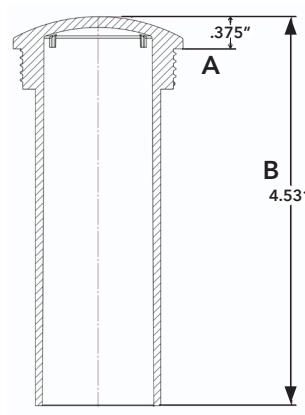

Wide Angle LEDs
Increases light output coverage area

Proprietary Heat Sync
Designed to dissipate heat

High Output LEDs
Optimizes color saturation and light intensity

Easy Installation
Fits in most 1.5" pool wall fittings

UL Listed  US

pureWH·TE®
— VÜ

**WHITE 1.5" LED Nicheless
Pool & Spa Fixture**
Product Datasheet

Specifications

Wattage	8 Watts
LED Color	White

Dimensions

A	.375"
B	4.531"
Lens Dia.	1.975"

Ordering Information

PureWhite VÜ White LED 1.5" Nicheless Pool & Spa Fixture

Series	—	Model Number	—	Voltage	—	Cord Length
LPL		R1W		12		xx 30', 50', 100', 150'

Also Available

ColorSplash® VÜ RGB & RGB-W
1.5" LED Nicheless Fixtures.
Call for more information