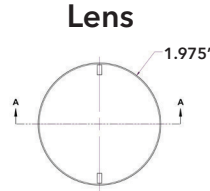

Wide Angle LEDs
Increases light output coverage area

Proprietary Heat Sync
Designed to dissipate heat

High Output LEDs
Optimizes color saturation and light intensity

Easy Installation
Fits in most 1.5" pool wall fittings

UL Listed  US

pureWH·TE®
— VÜ

**WHITE 1.5" LED Nicheless
Pool & Spa Fixture**
Product Datasheet

Specifications

Wattage	8 Watts
LED Color	White

Dimensions

A	.375"
B	4.531"
Lens Dia.	1.975"

Ordering Information