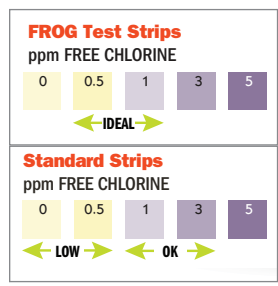

FROG Leap® Wake-Up![®] for start-up in the spring

- Depth Charge[®]**
removes contaminants to keep water crystal clear.
- Reveille[®]**
sets your initial chlorine level so Torpedo Pacs last longer.
- All-Out[®]**
prevents algae with a 90-day guarantee!

and FROG Leap® Hibernation![®] for winterizing your pool in the fall!

Why FROG® Test Strips?

Ideal FROG® Range

Their OK Range is TOO High!

- It's the only way to ensure Fresh Mineral Water
- It's the only strip with the ideal chlorine range for FROG Leap pools
- Most test strips show this level as too low, causing confusion
- FROG Test Strips help dial in the right setting for your pool
- The result: Your Torpedo Pac will last up to 50% longer!
- Using standard test strips can lead to over chlorination and wasting money.