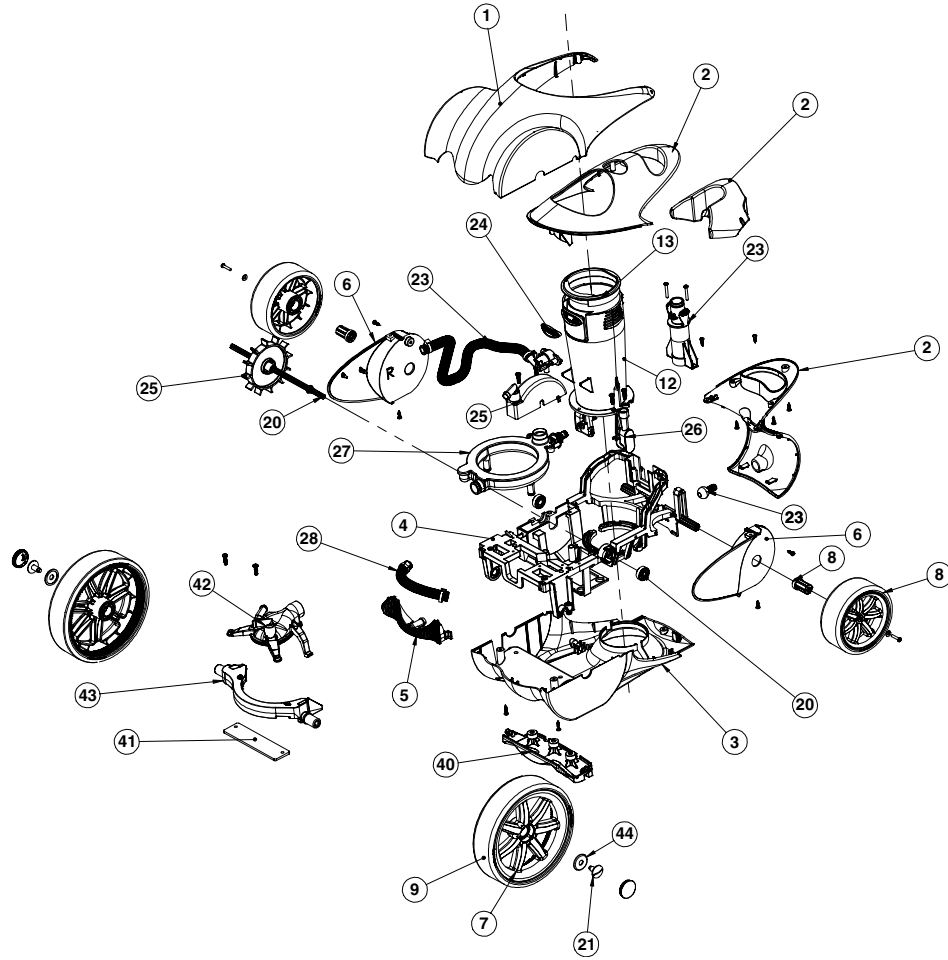

PENTAIR RACER® LS PRESSURE SIDE CLEANER

CLEANER REPLACEMENT PARTS

360241