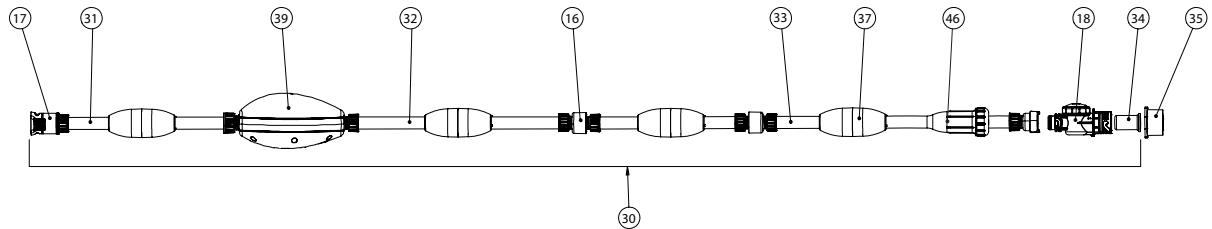

CALIFORNIA PROPOSITION 65 WARNING

⚠ **WARNING:** Cancer and Reproductive Harm.
⚠ **AVERTISSEMENT:** Peut Causer le Cancer et des Dommages au Système Reproducteur.
⚠ **ADVERTENCIA:** Cáncer y Daño Reproductivo.

www.p65warnings.ca.gov   PB20271A