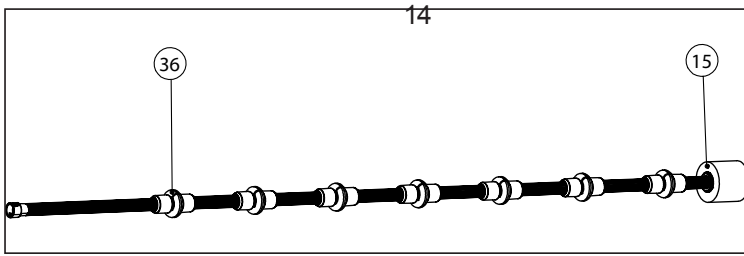

PENTAIR RACER® LS PRESSURE SIDE CLEANER

CLEANER REPLACEMENT PARTS

360241