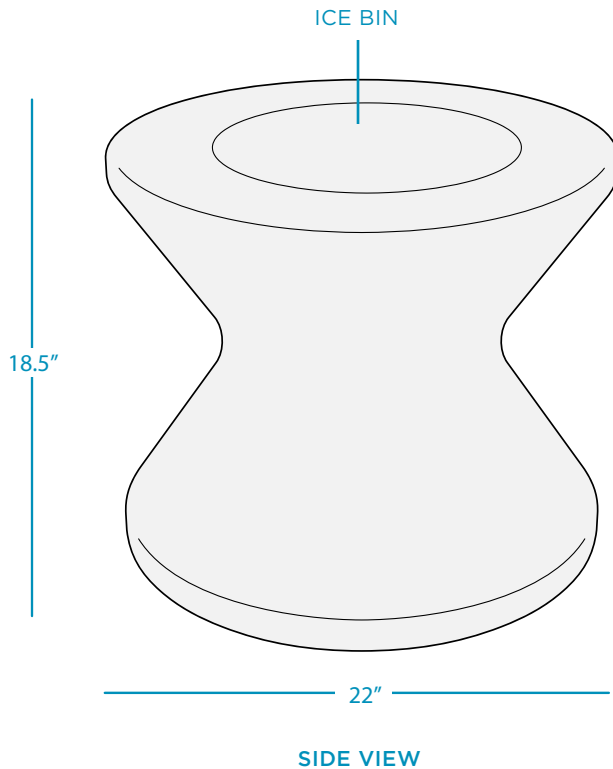

SIGNATURE

22" SIDE TABLE

SPECIFICATIONS

WEIGHT EMPTY: 26 LBS | WEIGHT FULL: 120 LBS

DESIGNED FOR USE IN UP TO 15" OF WATER OR ON-DECK

FEATURES

- Designed for up to 15" of water or on-deck
- Perfect for residential or commercial use
- Built to withstand sun, weather, and chemicals of any aquatic environment
- Compatible with all pool types, including vinyl
- Crafted of an ultra-strong, UV16 rated resin, color stabilized for up to 16,000 hours of direct sun
- Easy application via threaded plug system
- Central ice bin holds up to 10 cans of your choice 12 oz beverage
- Features a 2" built-in umbrella sleeve

AVAILABLE COLORS

SIGNATURE

22" SIDE TABLE LIDS

SPECIFICATIONS

WEIGHT: 6 LBS

LID WITH
2" UMBRELLA HOLE

LID WITH NO HOLE