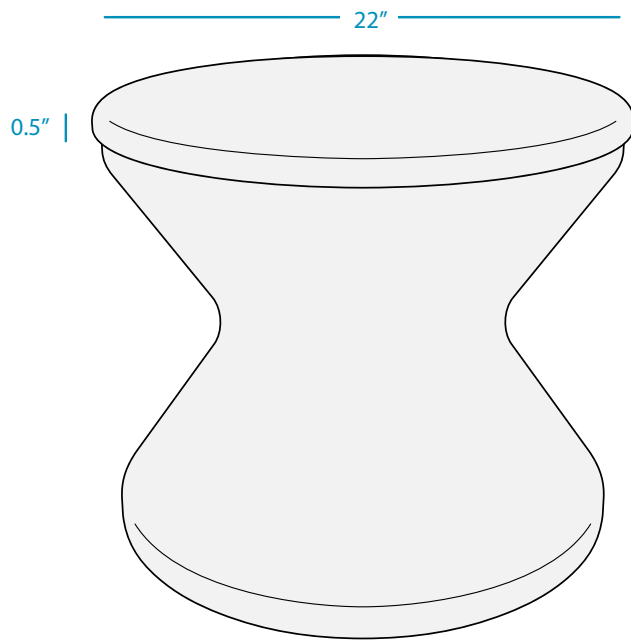

SIGNATURE

22" SIDE TABLE

SPECIFICATIONS

WEIGHT EMPTY: 26 LBS | WEIGHT FULL: 120 LBS

DESIGNED FOR USE IN UP TO 15" OF WATER OR ON-DECK

FEATURES

- Designed for up to 15" of water or on-deck
- Perfect for residential or commercial use
- Built to withstand sun, weather, and chemicals of any aquatic environment
- Compatible with all pool types, including vinyl
- Crafted of an ultra-strong, UV16 rated resin, color stabilized for up to 16,000 hours of direct sun
- Easy application via threaded plug system
- Central ice bin holds up to 10 cans of your choice 12 oz beverage
- Features a 2" built-in umbrella sleeve

AVAILABLE COLORS

SIGNATURE

22" SIDE TABLE LIDS

SPECIFICATIONS

WEIGHT: 6 LBS

LID WITH
2" UMBRELLA HOLE

LID WITH NO HOLE