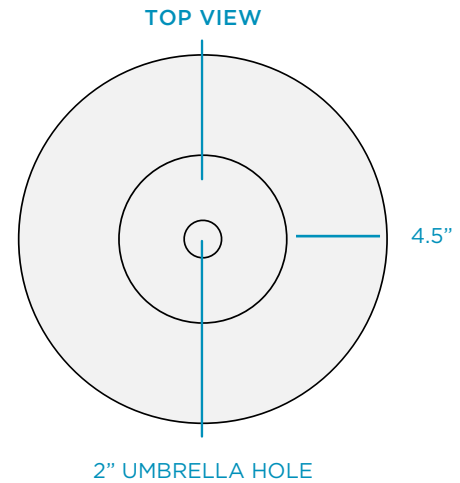

SIGNATURE

22" SIDE TABLE

SPECIFICATIONS

WEIGHT EMPTY: 26 LBS | WEIGHT FULL: 120 LBS

DESIGNED FOR USE IN UP TO 15" OF WATER OR ON-DECK

FEATURES

- Designed for up to 15" of water or on-deck
- Perfect for residential or commercial use
- Built to withstand sun, weather, and chemicals of any aquatic environment
- Compatible with all pool types, including vinyl
- Crafted of an ultra-strong, UV16 rated resin, color stabilized for up to 16,000 hours of direct sun
- Easy application via threaded plug system
- Central ice bin holds up to 10 cans of your choice 12 oz beverage
- Features a 2" built-in umbrella sleeve

AVAILABLE COLORS

SIGNATURE

22" SIDE TABLE LIDS

SPECIFICATIONS

WEIGHT: 6 LBS

LID WITH
2" UMBRELLA HOLE

LID WITH NO HOLE