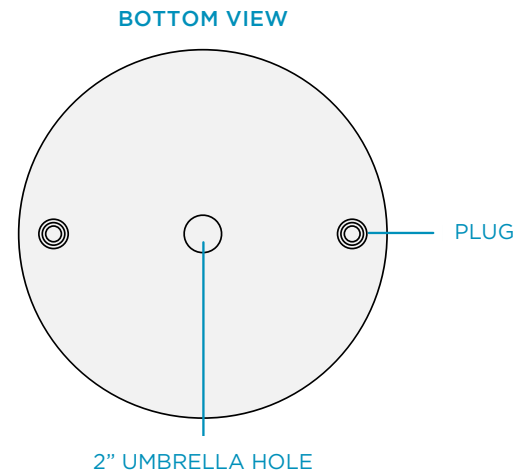

SIGNATURE

22" SIDE TABLE

SPECIFICATIONS

WEIGHT EMPTY: 26 LBS | WEIGHT FULL: 120 LBS

DESIGNED FOR USE IN UP TO 15" OF WATER OR ON-DECK

FEATURES

- Designed for up to 15" of water or on-deck
- Perfect for residential or commercial use
- Built to withstand sun, weather, and chemicals of any aquatic environment
- Compatible with all pool types, including vinyl
- Crafted of an ultra-strong, UV16 rated resin, color stabilized for up to 16,000 hours of direct sun
- Easy application via threaded plug system
- Central ice bin holds up to 10 cans of your choice 12 oz beverage
- Features a 2" built-in umbrella sleeve

AVAILABLE COLORS

SIGNATURE

22" SIDE TABLE LIDS

SPECIFICATIONS

WEIGHT: 6 LBS

LID WITH
2" UMBRELLA HOLE

LID WITH NO HOLE