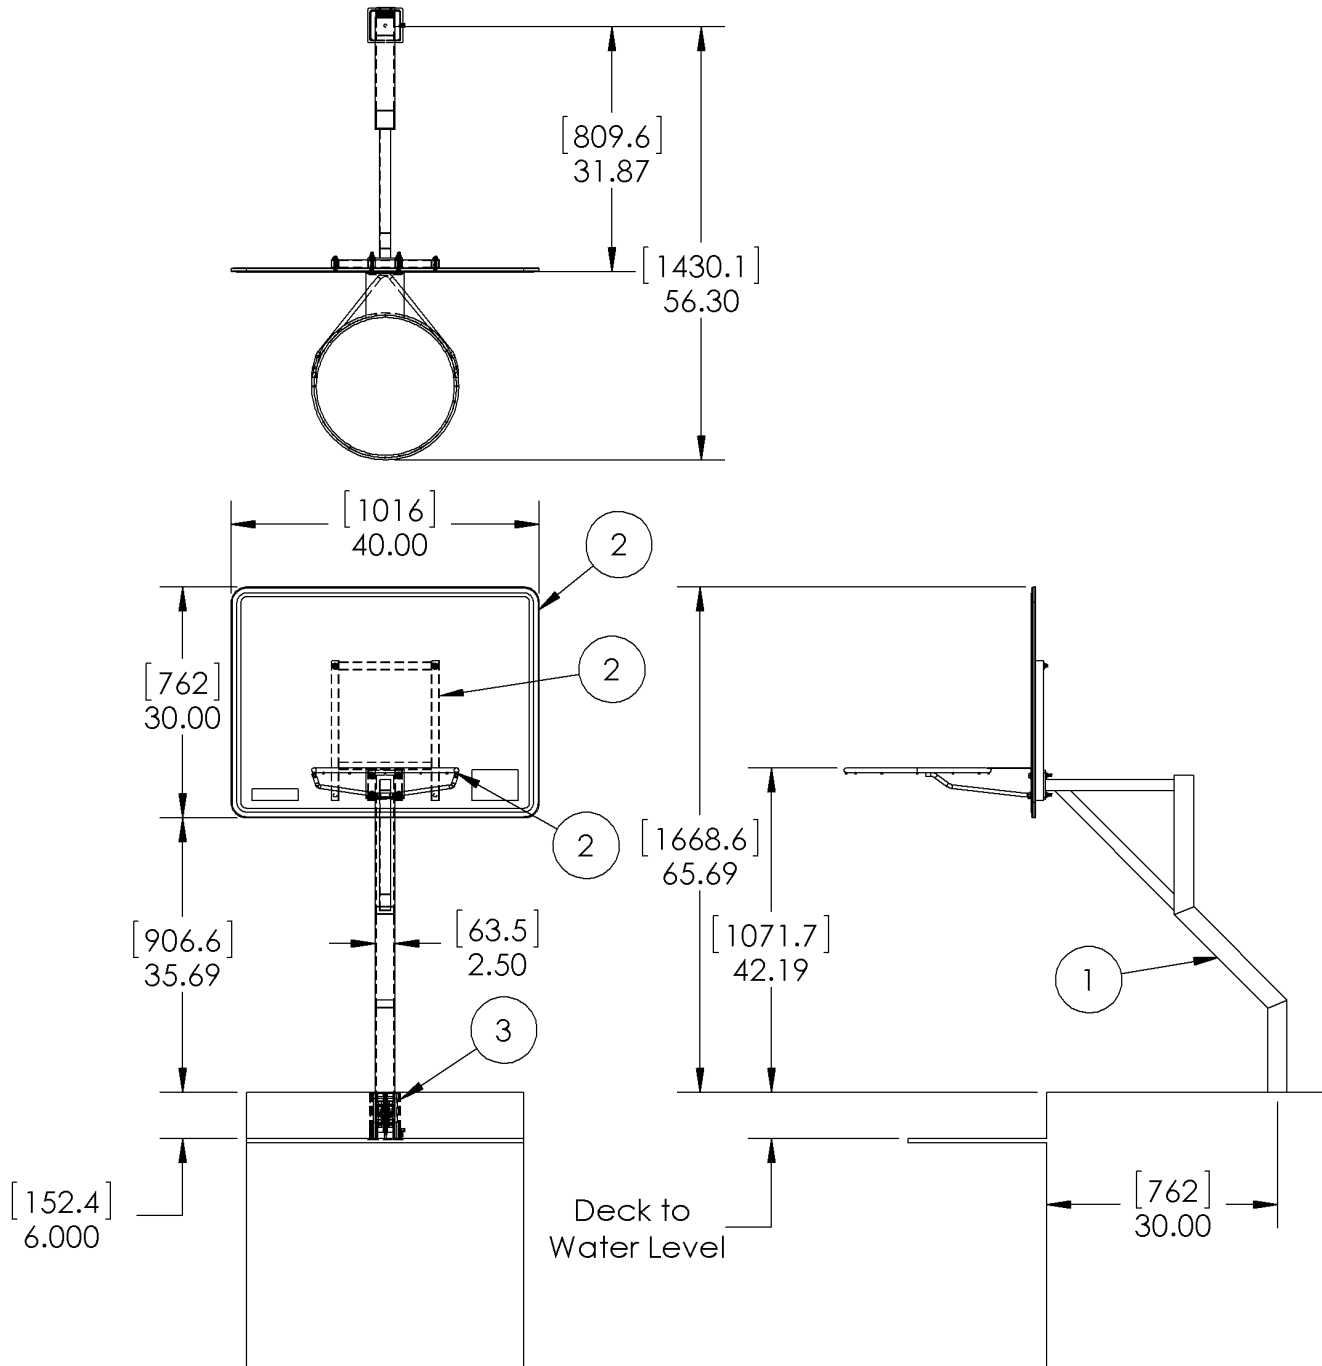

RockSolid Extended Reach Basketball Game

Deck to
Water Level

Specification Number:	SRS-706		
Product Description:	RockSolid Extended Reach Basketball Game		
S.R. Smith Part Number:	S-BASK-ERS-ER	Scale:	NTS
Revision:	A	Date:	3/9/15
Written By:	Mikha Kaiel	Date:	3/9/15
Approved By:		Date:	
Page 1 of 2	Proprietary and confidential: The information contained in this specification is the sole property of S.R. Smith LLC. Any reproduction in part or whole without the written consent of S.R. Smith LLC is prohibited.		

S.R. Smith, LLC
P.O. Box 400
Canby, Oregon 97013
Tel: (800) 824-4387 (503) 266-2231
Fax: (503) 266-4334
www.srsmith.com