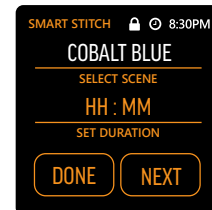

PRODUCT GUIDE

| CMP P/N | DESCRIPTION |
|---------------|--------------------------------|
| 25650-201-000 | BRILLIANT WONDERS® LED CONTROL |

ELECTRICAL

| | |
|---------------|---|
| WATTAGE | 300 Watt Max |
| VOLTAGE | 120VAC 60Hz |
| TRANSFORMER | 120VAC Transformer Recommended |
| COMPATIBILITY | <ul style="list-style-type: none"> - All Brilliant Wonders® LED Lighting Products. Waterfalls Require Smart Sync Adapter. - LED Lighting from Zodiac International - LED Lighting from Pentair Water Pool & Spa, Inc. - UCL LED Lighting from Hayward Industries (Not compatible with Networked Lights or 4.0 mode) |

SELECT SCENES

- Select from popular pre-programmed colors & light shows
- Colors & shows will match selected OEM programs
- Auto shut-off option

SMART STITCH™

- Combine colors and shows to create custom light show sequences
- Save multiple custom Stitch programs
- Customize for special events or save favorite sequences