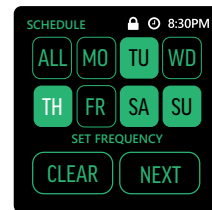

DIGITAL DIAL OPERATION

The advanced Digital Dial is used to interact with all options on the LCD screen. The dial also has a built in LED feedback light that preview the selected pool light scene.

SMART SYNC® TECHNOLOGY IS BUILT IN

MODERN USER INTERFACE WITH ADVANCED FEATURES

Buttons and switches aren't enough for modern LED pool lighting. The advanced user interface adds more options than other basic compact controls. The design is easy to understand, colorful and fun to use.

SELECT SCENES

- Select from popular pre-programmed colors & light shows
- Colors & shows will match selected OEM programs
- Auto shut-off option

SMART STITCH™

- Combine colors and shows to create custom light show sequences
- Save multiple custom Stitch programs
- Customize for special events or save favorite sequences

CREATE SCHEDULES

- Create and edit multiple custom lighting schedules
- Turn lights on/off at your set day and time
- Perfect for weekends, rental properties & vacation homes.

DESIGNED TO EASILY REPLACE A LIGHT SWITCH