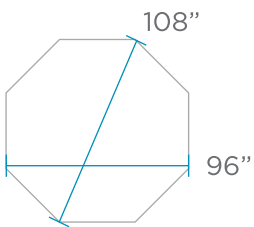

SELECT UMBRELLA

BASE SOLD SEPERATELY

9' OCTAGON

HEIGHT: 96"

11' OCTAGON

HEIGHT: 102"

6' SQUARE

HEIGHT: 96"

7.5' SQUARE

HEIGHT: 102"

10' SQUARE

HEIGHT: 108"

FEATURES

- Perfect for residential or commercial use
- Use in-pool or on deck
- Pulley and pin operation
- 2" solid, one-piece powder coated pole
- Flexible fiberglass ribs with molded nylon joints, hubs, and end tips
- Canopy features a single sewn in vent and Sunbrella marine or furniture grade fabric
- High resistance to wind, corrosion, rust and warping
- Pair with a Ledge Lounger table, an umbrella base, or use freestanding in an umbrella sleeve
- Custom pole heights available upon request.