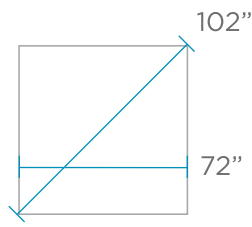

SELECT UMBRELLA

BASE SOLD SEPERATELY

9' OCTAGON

HEIGHT: 96"

11' OCTAGON

HEIGHT: 102"

6' SQUARE

HEIGHT: 96"

7.5' SQUARE

HEIGHT: 102"

10' SQUARE

HEIGHT: 108"

FEATURES

- Perfect for residential or commercial use
- Use in-pool or on deck
- Pulley and pin operation
- 2" solid, one-piece powder coated pole
- Flexible fiberglass ribs with molded nylon joints, hubs, and end tips
- Canopy features a single sewn in vent and Sunbrella marine or furniture grade fabric
- High resistance to wind, corrosion, rust and warping
- Pair with a Ledge Lounger table, an umbrella base, or use freestanding in an umbrella sleeve
- Custom pole heights available upon request.