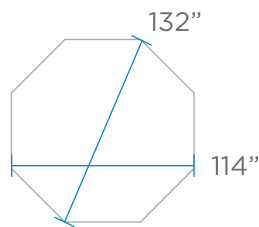

SELECT UMBRELLA

BASE SOLD SEPERATELY

9' OCTAGON

HEIGHT: 96"

11' OCTAGON

HEIGHT: 102"

6' SQUARE

HEIGHT: 96"

7.5' SQUARE

HEIGHT: 102"

10' SQUARE

HEIGHT: 108"

FEATURES

- Perfect for residential or commercial use
- Use in-pool or on deck
- Pulley and pin operation
- 2" solid, one-piece powder coated pole
- Flexible fiberglass ribs with molded nylon joints, hubs, and end tips
- Canopy features a single sewn in vent and Sunbrella marine or furniture grade fabric
- High resistance to wind, corrosion, rust and warping
- Pair with a Ledge Lounger table, an umbrella base, or use freestanding in an umbrella sleeve
- Custom pole heights available upon request.