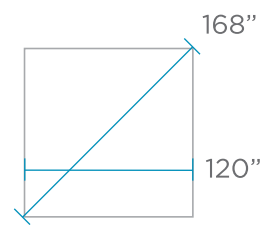

SELECT UMBRELLA

BASE SOLD SEPERATELY

9' OCTAGON

HEIGHT: 96"

11' OCTAGON

HEIGHT: 102"

6' SQUARE

HEIGHT: 96"

7.5' SQUARE

HEIGHT: 102"

10' SQUARE

HEIGHT: 108"

FEATURES

- Perfect for residential or commercial use
- Use in-pool or on deck
- Pulley and pin operation
- 2" solid, one-piece powder coated pole
- Flexible fiberglass ribs with molded nylon joints, hubs, and end tips
- Canopy features a single sewn in vent and Sunbrella marine or furniture grade fabric
- High resistance to wind, corrosion, rust and warping
- Pair with a Ledge Lounger table, an umbrella base, or use freestanding in an umbrella sleeve
- Custom pole heights available upon request.