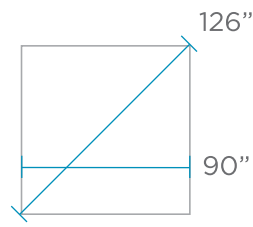

SELECT UMBRELLA

BASE SOLD SEPERATELY

9' OCTAGON

HEIGHT: 96"

11' OCTAGON

HEIGHT: 102"

6' SQUARE

HEIGHT: 96"

7.5' SQUARE

HEIGHT: 102"

10' SQUARE

HEIGHT: 108"

FEATURES

- Perfect for residential or commercial use
- Use in-pool or on deck
- Pulley and pin operation
- 2" solid, one-piece powder coated pole
- Flexible fiberglass ribs with molded nylon joints, hubs, and end tips
- Canopy features a single sewn in vent and Sunbrella marine or furniture grade fabric
- High resistance to wind, corrosion, rust and warping
- Pair with a Ledge Lounger table, an umbrella base, or use freestanding in an umbrella sleeve
- Custom pole heights available upon request.