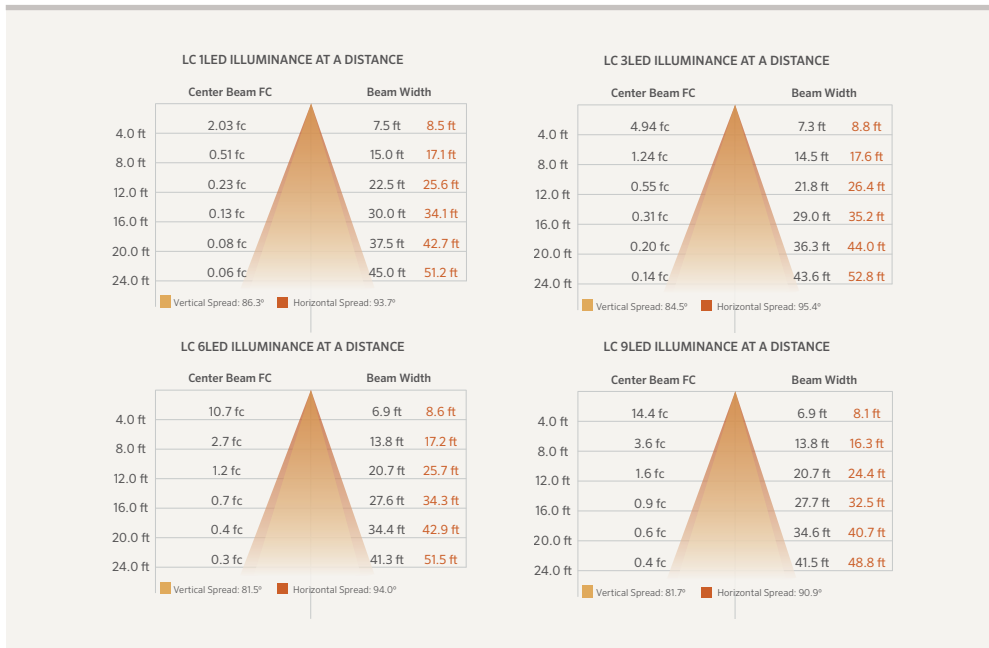

LC: Up Light

NUMBER OF LEDs:	1	3	6	9
HALOGEN LUMEN OUTPUT EQUIVALENT:	10 Watt	20 Watt	35 Watt	50 Watt
USEFUL LED LIFE (L70):	50,000 hrs avg	50,000 hrs avg	50,000 hrs avg	50,000 hrs avg
INPUT VOLTAGE:	10 to 15V	10 to 15V	10 to 15V	10 to 15V
VA TOTAL: (Use to size the lighting controller)	2.4	4.5	13.5	13.5
WATTS USED:	2.0	4.2	10.1	11.2
LUMENS PER WATT (EFFICACY)	30.9	36.5	36.1	36.8
MAX LUMENS:	63	154	331	436
CRI (Ra)	82.8	80.2	82.2	79.2

EXAMPLE: 753900 = Super Slot Spike

PHOTOMETRICS:

Beam angle is calculated using LM-79 method for SSL Luminaires:
 "Beam angle is defined as two times the vertical angle at which the intensity is 50% of the maximum."