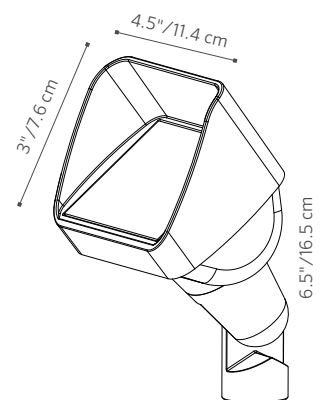

Our largest wall-wash up light, the LC, projects a broad spectrum of light on large walls and spaces. It is available in 1, 3, 6 and 9LED, and is available in an array of finishes to suit the needs of any design that calls for a large-span wall washing up light.

LC: Up Light

NUMBER OF LEDs:	1	3	6	9
HALOGEN LUMEN OUTPUT EQUIVALENT:	10 Watt	20 Watt	35 Watt	50 Watt
USEFUL LED LIFE (L70):	50,000 hrs avg	50,000 hrs avg	50,000 hrs avg	50,000 hrs avg
INPUT VOLTAGE:	10 to 15V	10 to 15V	10 to 15V	10 to 15V
VA TOTAL: (Use to size the lighting controller)	2.4	4.5	13.5	13.5
WATTS USED:	2.0	4.2	10.1	11.2
LUMENS PER WATT (EFFICACY)	30.9	36.5	36.1	36.8
MAX LUMENS:	63	154	331	436
CRI (Ra)	82.8	80.2	82.2	79.2

EXAMPLE: 753900 = Super Slot Spike

PHOTOMETRICS:

Beam angle is calculated using LM-79 method for SSL Luminaires:
 "Beam angle is defined as two times the vertical angle at which the intensity is 50% of the maximum."