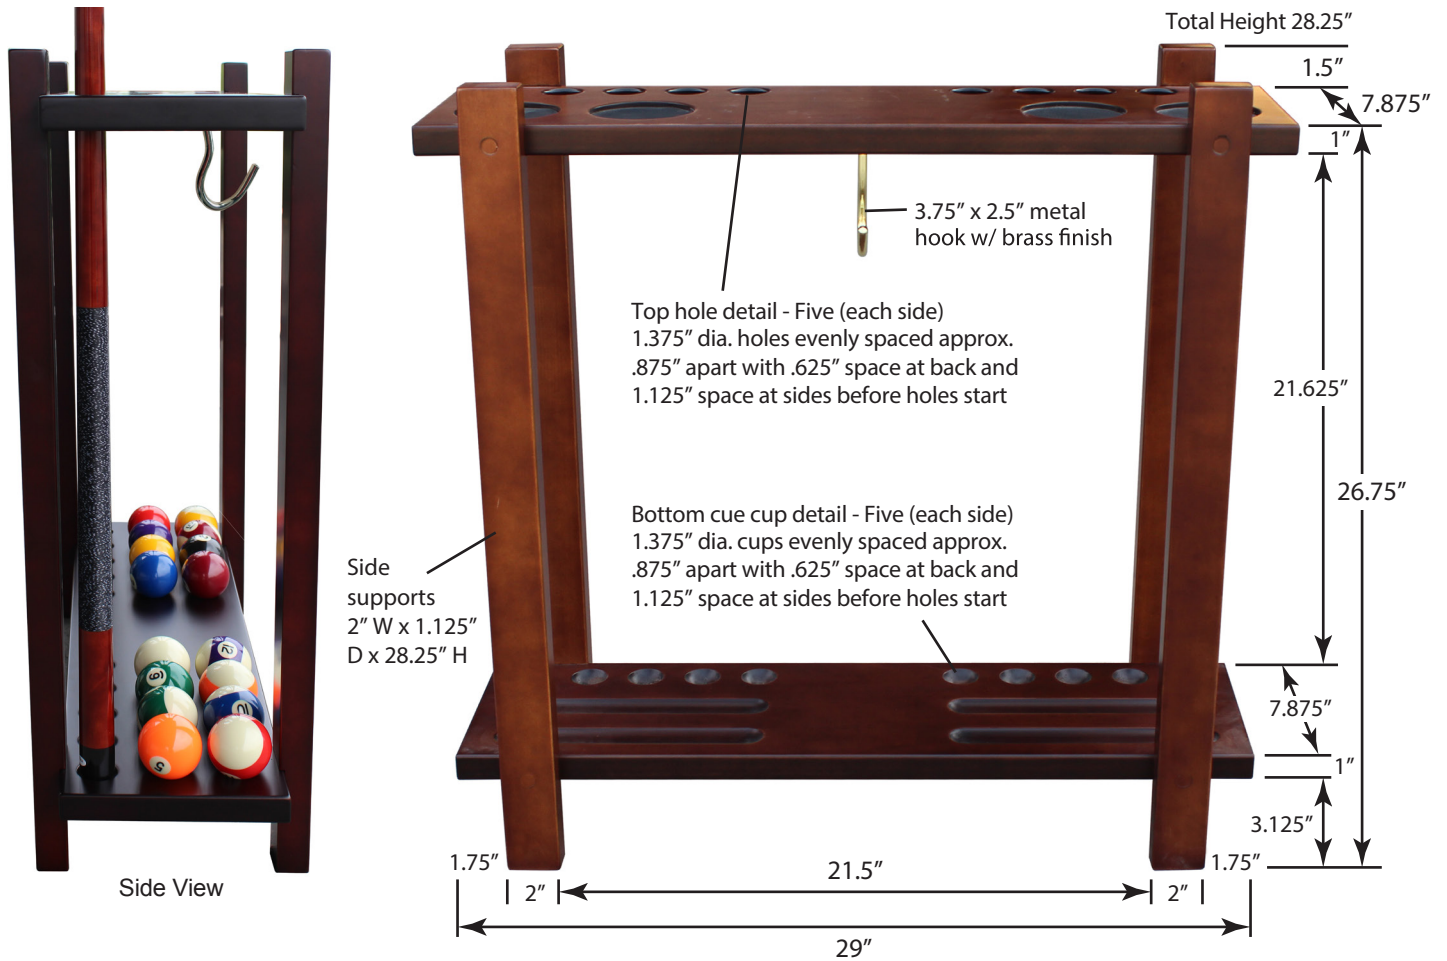

CLASSIC FLOOR CUE RACK - NG2567

Spec Sheet

Four (2 each side) 10" L x 1.25" W ball troughs are located 1.125" from side and 1" from front with 1.25" between them.

Four (2 each side) 3.5" dia. drink holders are located 1" from sides and 1" from front with 1" between them with black leatherette mounted inserts.

NOTE:
All screw holes should be covered with wooden plugs.

The Classic free standing billiard accessory storage rack features convenient built in drink holders. Storage for up to ten cues, ball rack, chalk, table brush and a full set of pool balls.

Quality Features Include:

- Handcrafted from solid hardwood
- Four built-in drink holders
- Holds 10 cues
- Hook for ball rack
- Available in two finish colors - Antique Walnut or Rich Mahogany
- Scratch resistant - durable protective clear coat
- Quick easy assembly
- Dimensions: 29" W x 10.25" D x 28.25" H
- 180-day Limited Warranty