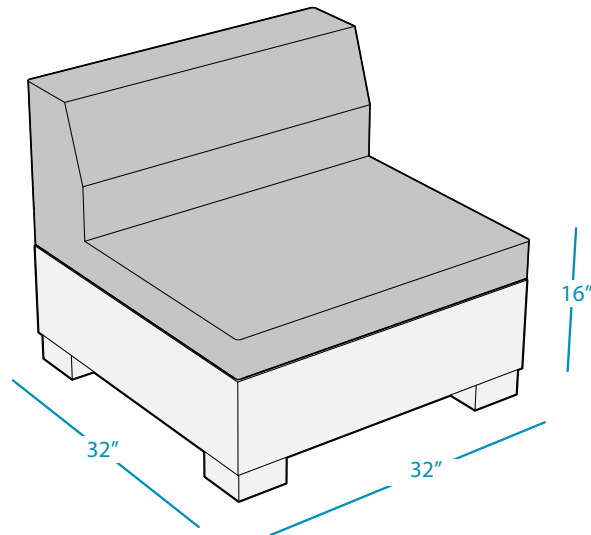

AFFINITY

SECTIONAL MIDDLE SPECIFICATIONS

FEATURES

- Designed for on-deck use
- Also works in-pool in up to 10" of water
- Perfect for residential or commercial settings
- Base crafted of UV16 rated low density polyethylene
- High quality cushions made of outdoor Sunbrella fabrics and EZ-Dri foam core
- Optional threaded plug system for in water or anchored applications
- Endless reconfiguration possibilities using interlocking system