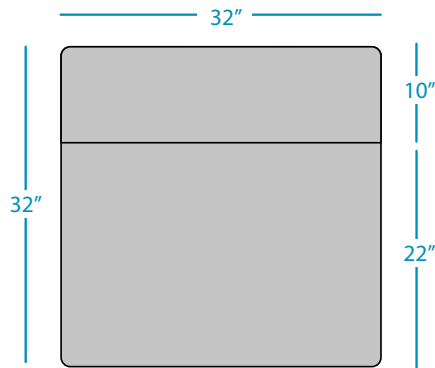

AFFINITY

SECTIONAL MIDDLE SPECIFICATIONS

FEATURES

- Designed for on-deck use
- Also works in-pool in up to 10" of water
- Perfect for residential or commercial settings
- Base crafted of UV16 rated low density polyethylene
- High quality cushions made of outdoor Sunbrella fabrics and EZ-Dri foam core
- Optional threaded plug system for in water or anchored applications
- Endless reconfiguration possibilities using interlocking system