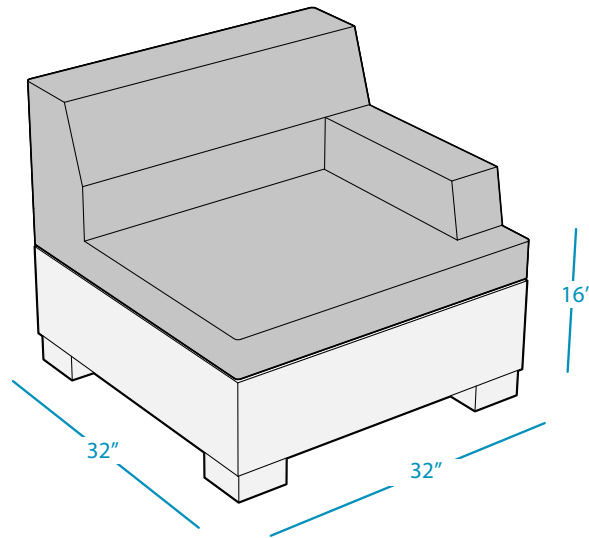

AFFINITY

SECTIONAL LEFT ARMCHAIR SPECIFICATIONS

FEATURES

- Designed for on-deck use
- Also works in-pool in up to 10" of water
- Perfect for residential or commercial settings
- Base crafted of UV16 rated low density polyethylene
- High quality cushions made of outdoor Sunbrella fabrics and EZ-Dri foam core
- Optional threaded plug system for in water or anchored applications
- Endless reconfiguration possibilities using interlocking system