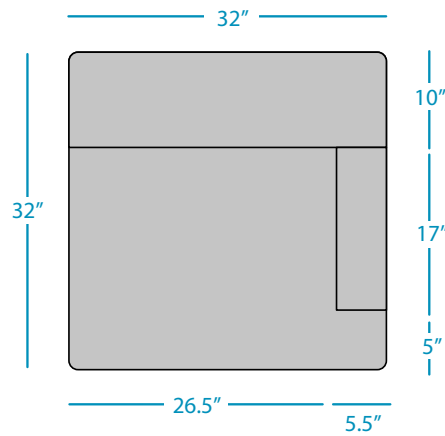

AFFINITY

SECTIONAL LEFT ARMCHAIR SPECIFICATIONS

FEATURES

- Designed for on-deck use
- Also works in-pool in up to 10" of water
- Perfect for residential or commercial settings
- Base crafted of UV16 rated low density polyethylene
- High quality cushions made of outdoor Sunbrella fabrics and EZ-Dri foam core
- Optional threaded plug system for in water or anchored applications
- Endless reconfiguration possibilities using interlocking system