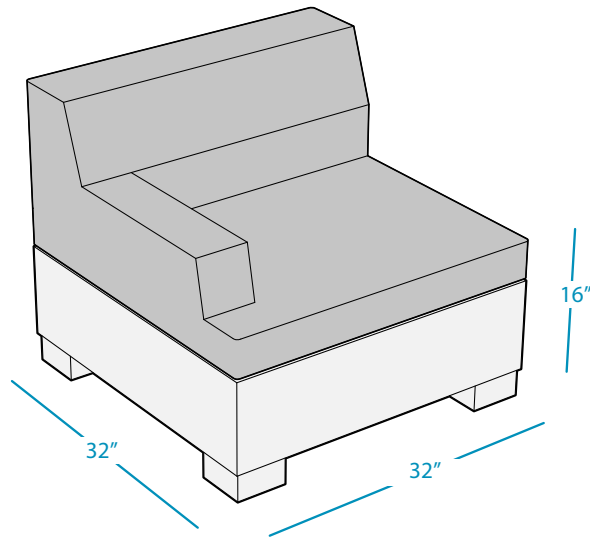

AFFINITY

SECTIONAL RIGHT ARMCHAIR SPECIFICATIONS

FEATURES

- Designed for on-deck use
- Also works in-pool in up to 10" of water
- Perfect for residential or commercial settings
- Base crafted of UV16 rated low density polyethylene
- High quality cushions made of outdoor Sunbrella fabrics and EZ-Dri foam core
- Optional threaded plug system for in water or anchored applications
- Endless reconfiguration possibilities using interlocking system