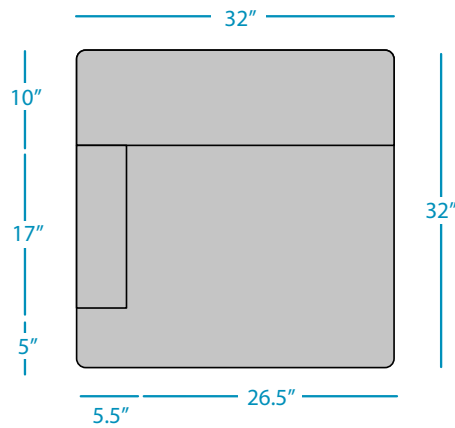

AFFINITY

SECTIONAL RIGHT ARMCHAIR SPECIFICATIONS

FEATURES

- Designed for on-deck use
- Also works in-pool in up to 10" of water
- Perfect for residential or commercial settings
- Base crafted of UV16 rated low density polyethylene
- High quality cushions made of outdoor Sunbrella fabrics and EZ-Dri foam core
- Optional threaded plug system for in water or anchored applications
- Endless reconfiguration possibilities using interlocking system