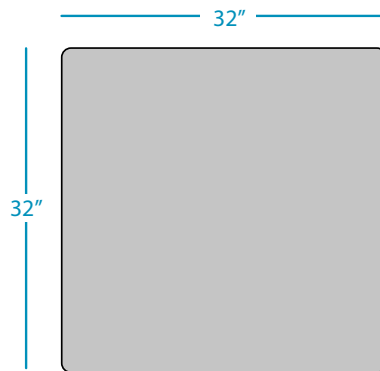

AFFINITY

SECTIONAL OTTOMAN SPECIFICATIONS

FEATURES

- Designed for on-deck use
- Also works in-pool in up to 10" of water
- Perfect for residential or commercial settings
- Base crafted of UV16 rated low density polyethylene
- High quality cushions made of outdoor Sunbrella fabrics and EZ-Dri foam core
- Optional threaded plug system for in water or anchored applications
- Endless reconfiguration possibilities using interlocking system