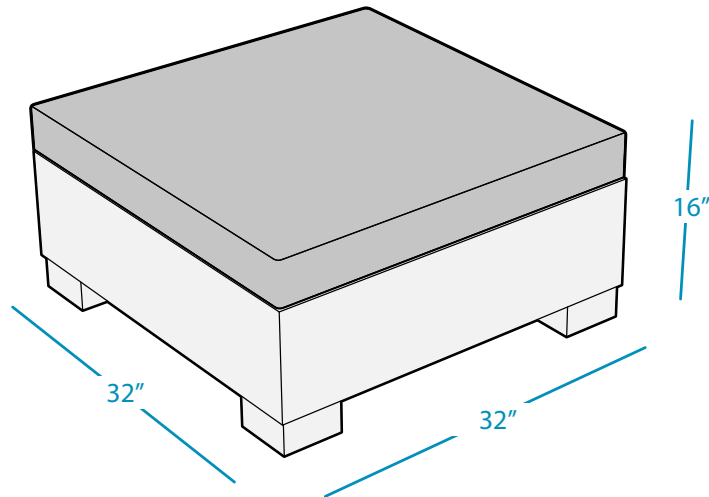

AFFINITY

SECTIONAL OTTOMAN SPECIFICATIONS

FEATURES

- Designed for on-deck use
- Also works in-pool in up to 10" of water
- Perfect for residential or commercial settings
- Base crafted of UV16 rated low density polyethylene
- High quality cushions made of outdoor Sunbrella fabrics and EZ-Dri foam core
- Optional threaded plug system for in water or anchored applications
- Endless reconfiguration possibilities using interlocking system