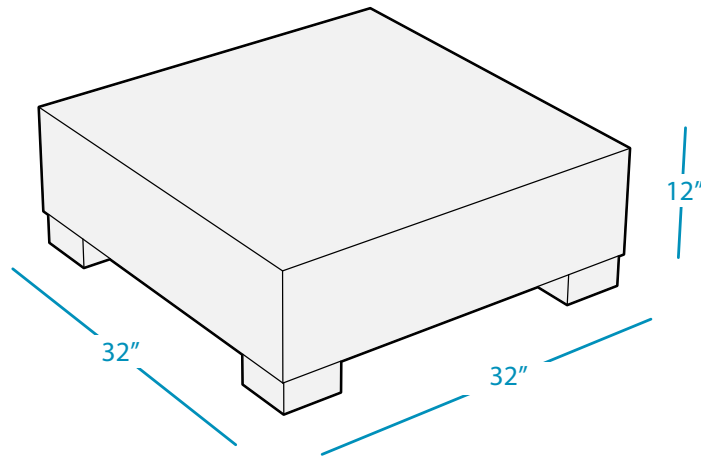

AFFINITY

SECTIONAL END TABLE SPECIFICATIONS

FEATURES

- Designed for on-deck use
- Also works in-pool in up to 10" of water
- Perfect for residential or commercial settings
- Base crafted of UV16 rated low density polyethylene
- High quality cushions made of outdoor Sunbrella fabrics and EZ-Dri foam core
- Optional threaded plug system for in water or anchored applications
- Endless reconfiguration possibilities using interlocking system