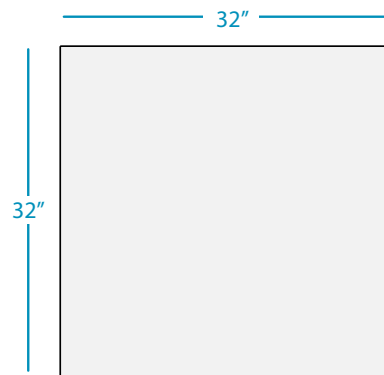

AFFINITY

SECTIONAL END TABLE SPECIFICATIONS

FEATURES

- Designed for on-deck use
- Also works in-pool in up to 10" of water
- Perfect for residential or commercial settings
- Base crafted of UV16 rated low density polyethylene
- High quality cushions made of outdoor Sunbrella fabrics and EZ-Dri foam core
- Optional threaded plug system for in water or anchored applications
- Endless reconfiguration possibilities using interlocking system