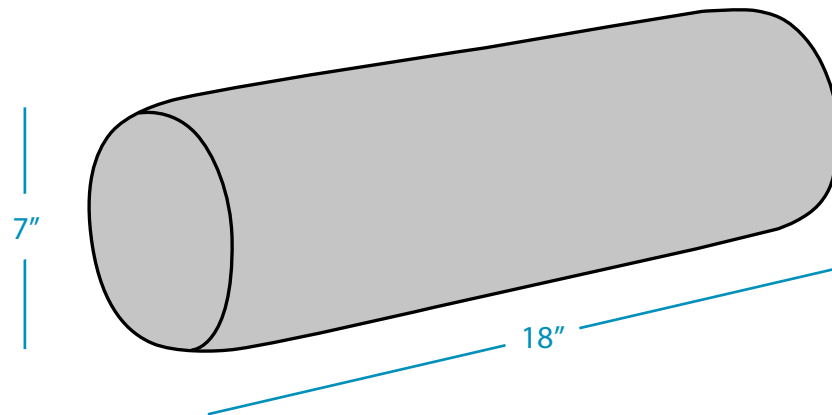

### SPECIFICATIONS

WEIGHT: 1 LB

SIDE VIEW