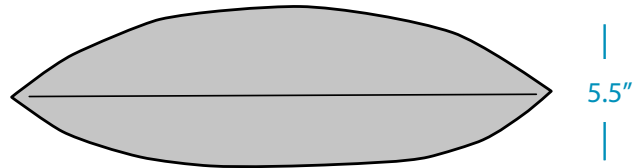

### SPECIFICATIONS

WEIGHT: 1 LB

SIDE VIEW