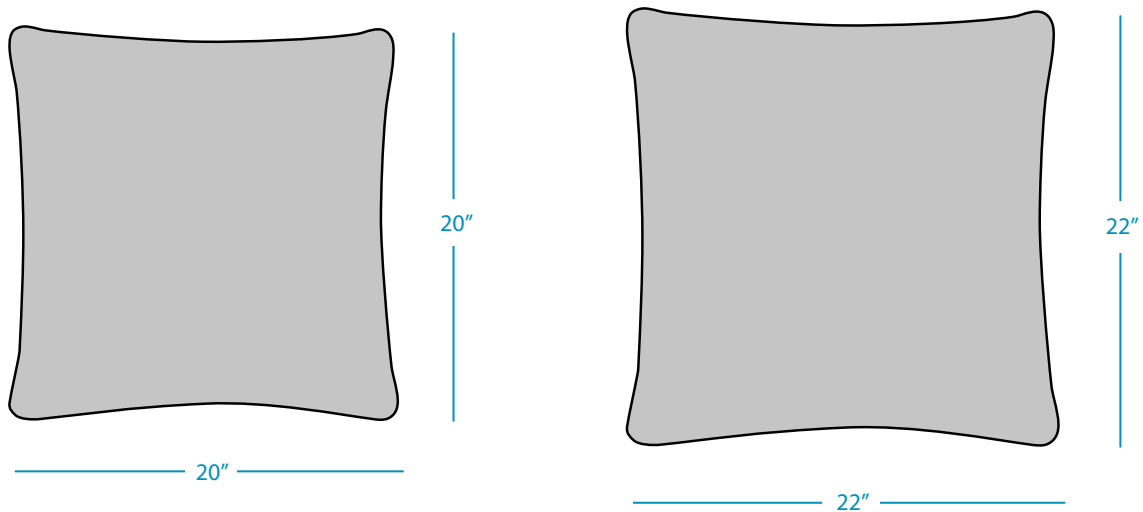

AVAILABLE FABRICS

Available in all Sunbrella marine grade and furniture grade fabrics. Over 300 options available. See website or catalog for details.

ESSENTIALS

SQUARE THROW PILLOW

SPECIFICATIONS

WEIGHT: 2 LBS