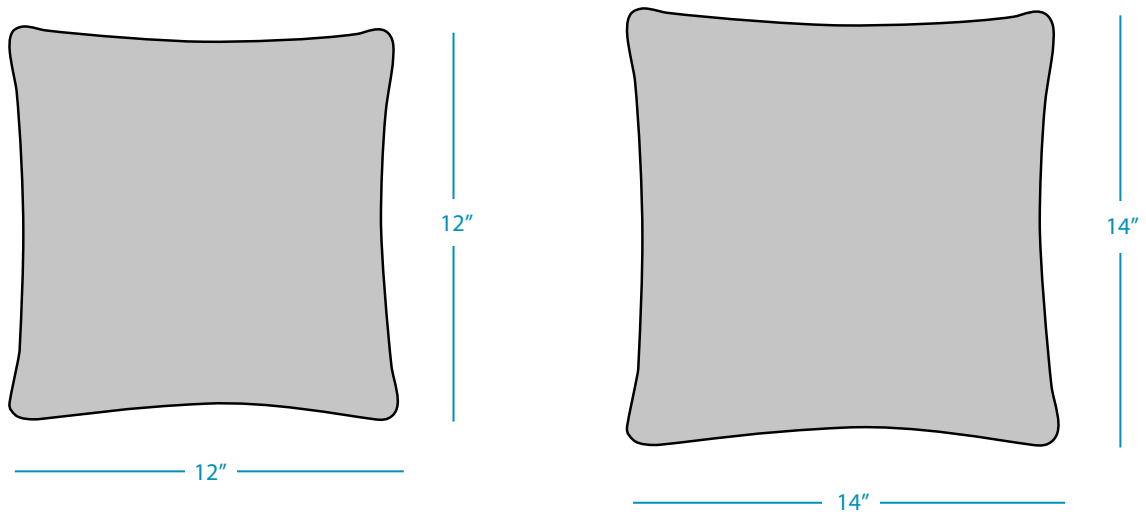

ESSENTIALS

SQUARE THROW PILLOW

SPECIFICATIONS

WEIGHT: 2 LBS

SIDE VIEW

FEATURES

- Perfect for residential or commercial settings
- Built to withstand the harsh outdoor environment
- Crafted of high quality, outdoor Sunbrella fabrics and EZ-Dri foam core
- Fast drying materials can sit out year round and remain ready to use
- Monogramming and custom logo embroidery available

AVAILABLE FABRICS

Available in all Sunbrella marine grade and furniture grade fabrics. Over 300 options available. See website or catalog for details.

ESSENTIALS

SQUARE THROW PILLOW

SPECIFICATIONS

WEIGHT: 2 LBS