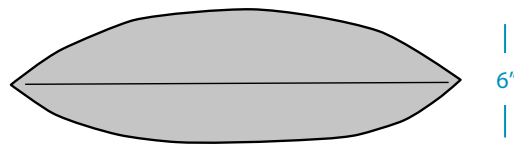

SIDE VIEW

FEATURES

- Perfect for residential or commercial settings
- Built to withstand the harsh outdoor environment
- Crafted of high quality, outdoor Sunbrella fabrics and EZ-Dri foam core
- Fast drying materials can sit out year round and remain ready to use
- Monogramming and custom logo embroidery available

AVAILABLE FABRICS

Available in all Sunbrella marine grade and furniture grade fabrics. Over 300 options available. See website or catalog for details.