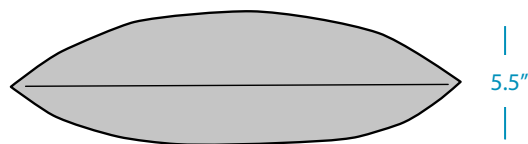

ESSENTIALS

SQUARE THROW PILLOW

SPECIFICATIONS

WEIGHT: 2 LBS

SIDE VIEW

FEATURES

- Perfect for residential or commercial settings
- Built to withstand the harsh outdoor environment
- Crafted of high quality, outdoor Sunbrella fabrics and EZ-Dri foam core
- Fast drying materials can sit out year round and remain ready to use
- Monogramming and custom logo embroidery available

AVAILABLE FABRICS

Available in all Sunbrella marine grade and furniture grade fabrics. Over 300 options available. See website or catalog for details.