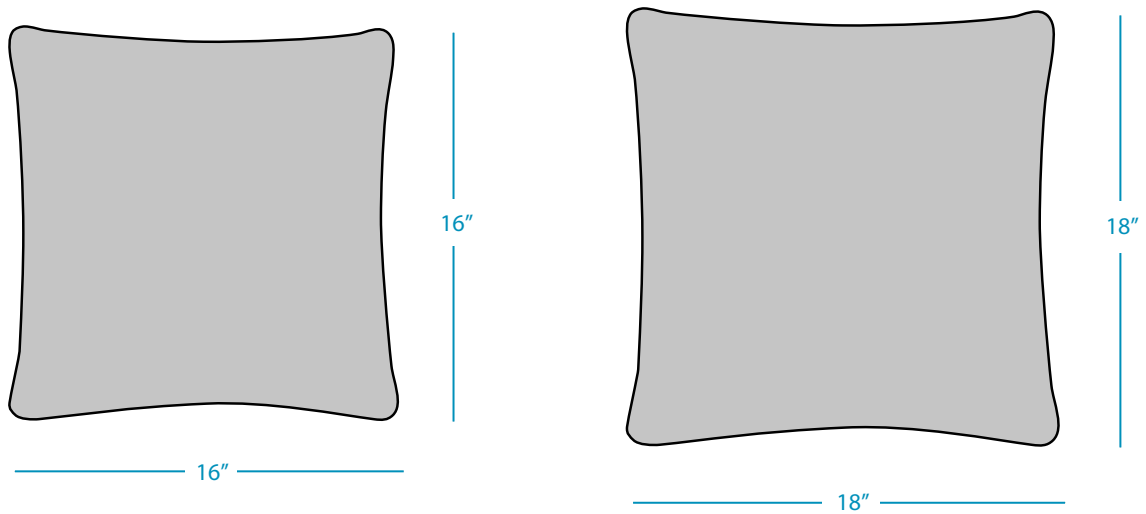

ESSENTIALS

SQUARE THROW PILLOW

SPECIFICATIONS

WEIGHT: 2 LBS

SIDE VIEW

FEATURES

- Perfect for residential or commercial settings
- Built to withstand the harsh outdoor environment
- Crafted of high quality, outdoor Sunbrella fabrics and EZ-Dri foam core
- Fast drying materials can sit out year round and remain ready to use
- Monogramming and custom logo embroidery available

AVAILABLE FABRICS

Available in all Sunbrella marine grade and furniture grade fabrics. Over 300 options available. See website or catalog for details.

ESSENTIALS

SQUARE THROW PILLOW

SPECIFICATIONS

WEIGHT: 2 LBS