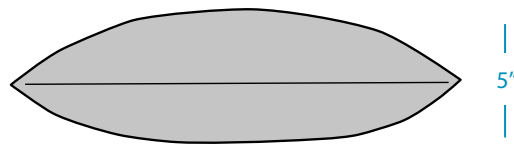

ESSENTIALS

SQUARE THROW PILLOW

SPECIFICATIONS

WEIGHT: 2 LBS

SIDE VIEW

FEATURES

- Perfect for residential or commercial settings
- Built to withstand the harsh outdoor environment
- Crafted of high quality, outdoor Sunbrella fabrics and EZ-Dri foam core
- Fast drying materials can sit out year round and remain ready to use
- Monogramming and custom logo embroidery available

AVAILABLE FABRICS

Available in all Sunbrella marine grade and furniture grade fabrics. Over 300 options available. See website or catalog for details.

ESSENTIALS

SQUARE THROW PILLOW

SPECIFICATIONS

WEIGHT: 2 LBS