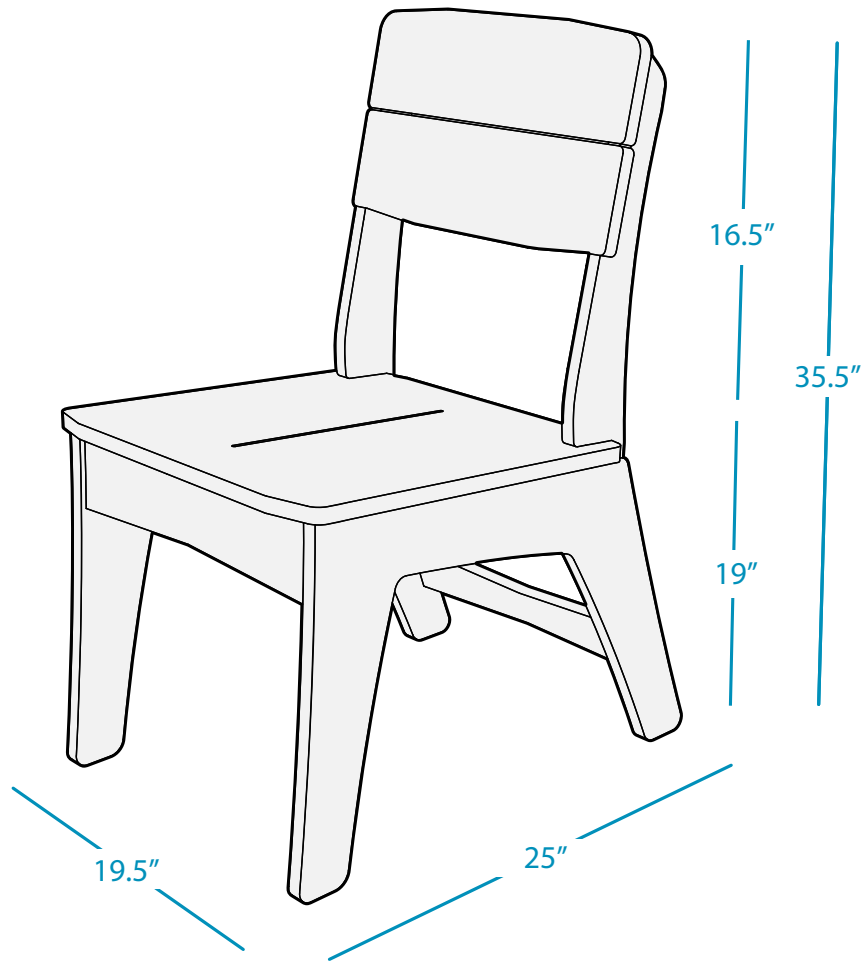

MAINSTAY

DINING SIDE CHAIR

SPECIFICATIONS

WEIGHT: 24 LBS

FEATURES

- Designed for on-deck use
- Perfect for residential or commercial settings
- Crafted of an extruded, high density polyethylene
- UV stable, moisture and mildew resistant
- Solid, heavy duty construction featuring stainless steel hardware
- Withstands outdoor environment without swelling, splintering, fading, or warping
- Simple, 2-piece assembly