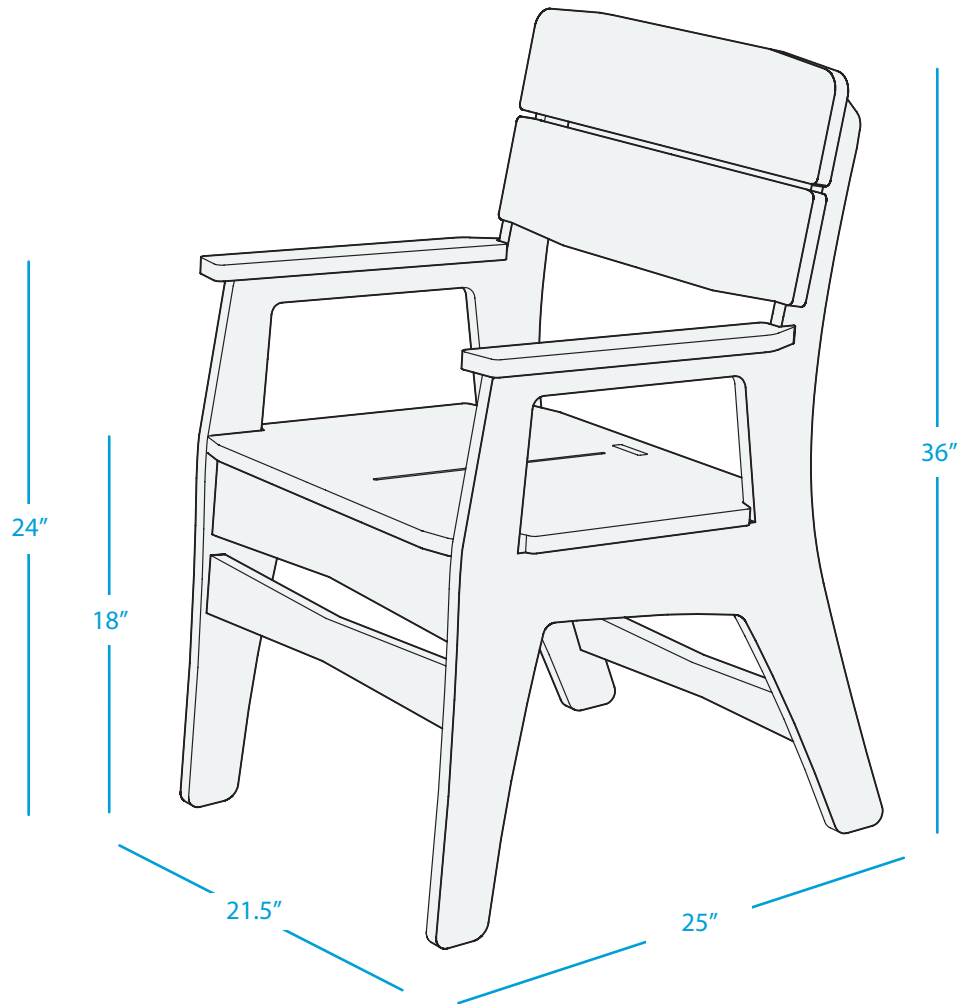

MAINSTAY

DINING ARMCHAIR

SPECIFICATIONS

WEIGHT: 30 LBS

FEATURES

- Perfect for residential or commercial settings
- Crafted of an extruded, high density polyethylene
- UV stable, moisture and mildew resistant
- Withstands outdoor environment without swelling, splintering, fading, or warping
- Stainless steel hardware
- Some assembly required