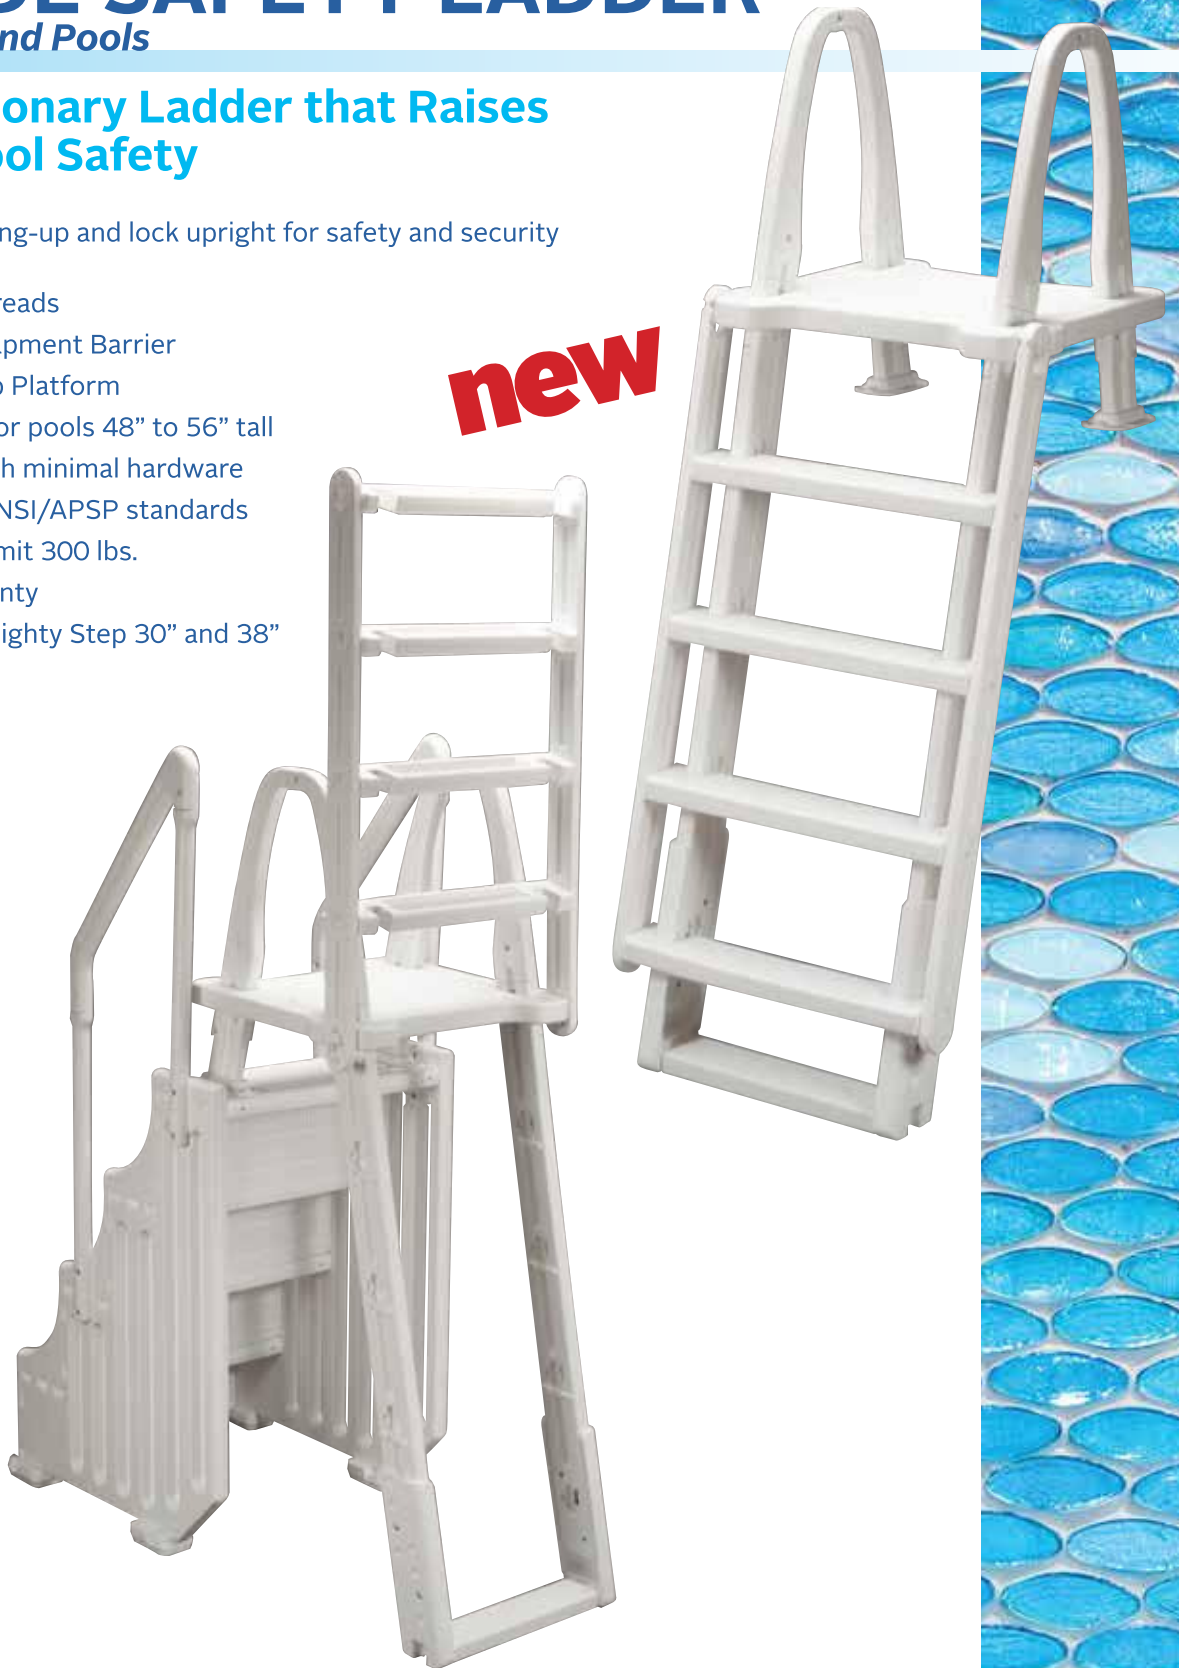

#400200

A-FRAME LADDER

for Above Ground Pools

Step Up to the Most Innovative Pool Ladder in the Industry

- Outside Treads swing-up and lock upright for safety and security (*Padlock Included*)
- 18" x 4" Anti-slip Treads
- Features Anti-entrapment Barrier
- Extra large Anti-slip Platform
- Adjustable height for pools 48" to 56" tall
- Meets all current ANSI/APSP standards
- Maximum weight limit 300 lbs.
- Full one-year warranty
- Minimal hardware for easy assembly
- No sand or bricks required; ladder fills with water
- Easily converts into an In-pool ladder with our optional conversion kit

new

Ocean Blue A-Frame Ladder Conversion Kit

#400201

Ocean Blue Ladders are not for use with soft-sided pools

**Get sales climbing!
Place your order today!**

866 533 BLUE (2583)
sales@oceanbluwp.com
oceanbluwaterproducts.com

OUTSIDE SAFETY LADDER

for Above Ground Pools

The Revolutionary Ladder that Raises the Bar in Pool Safety

- Outside Treads swing-up and lock upright for safety and security (Padlock Included)
- 18" x 4" Anti-slip Treads
- Features Anti-entrapment Barrier
- Extra large Anti-slip Platform
- Adjustable height for pools 48" to 56" tall
- Quick assembly with minimal hardware
- Meets all current ANSI/APSP standards
- Maximum weight limit 300 lbs.
- Full one-year warranty
- Fits Ocean Blue's Mighty Step 30" and 38"

new

The Perfect Companion to our Ocean Blue Mighty Step

Mighty Step 30"
#400600

Mighty Step 38"
#400650

Ocean Blue Ladders are not for use with soft-sided pools

Start securing sales!
Place your order today!