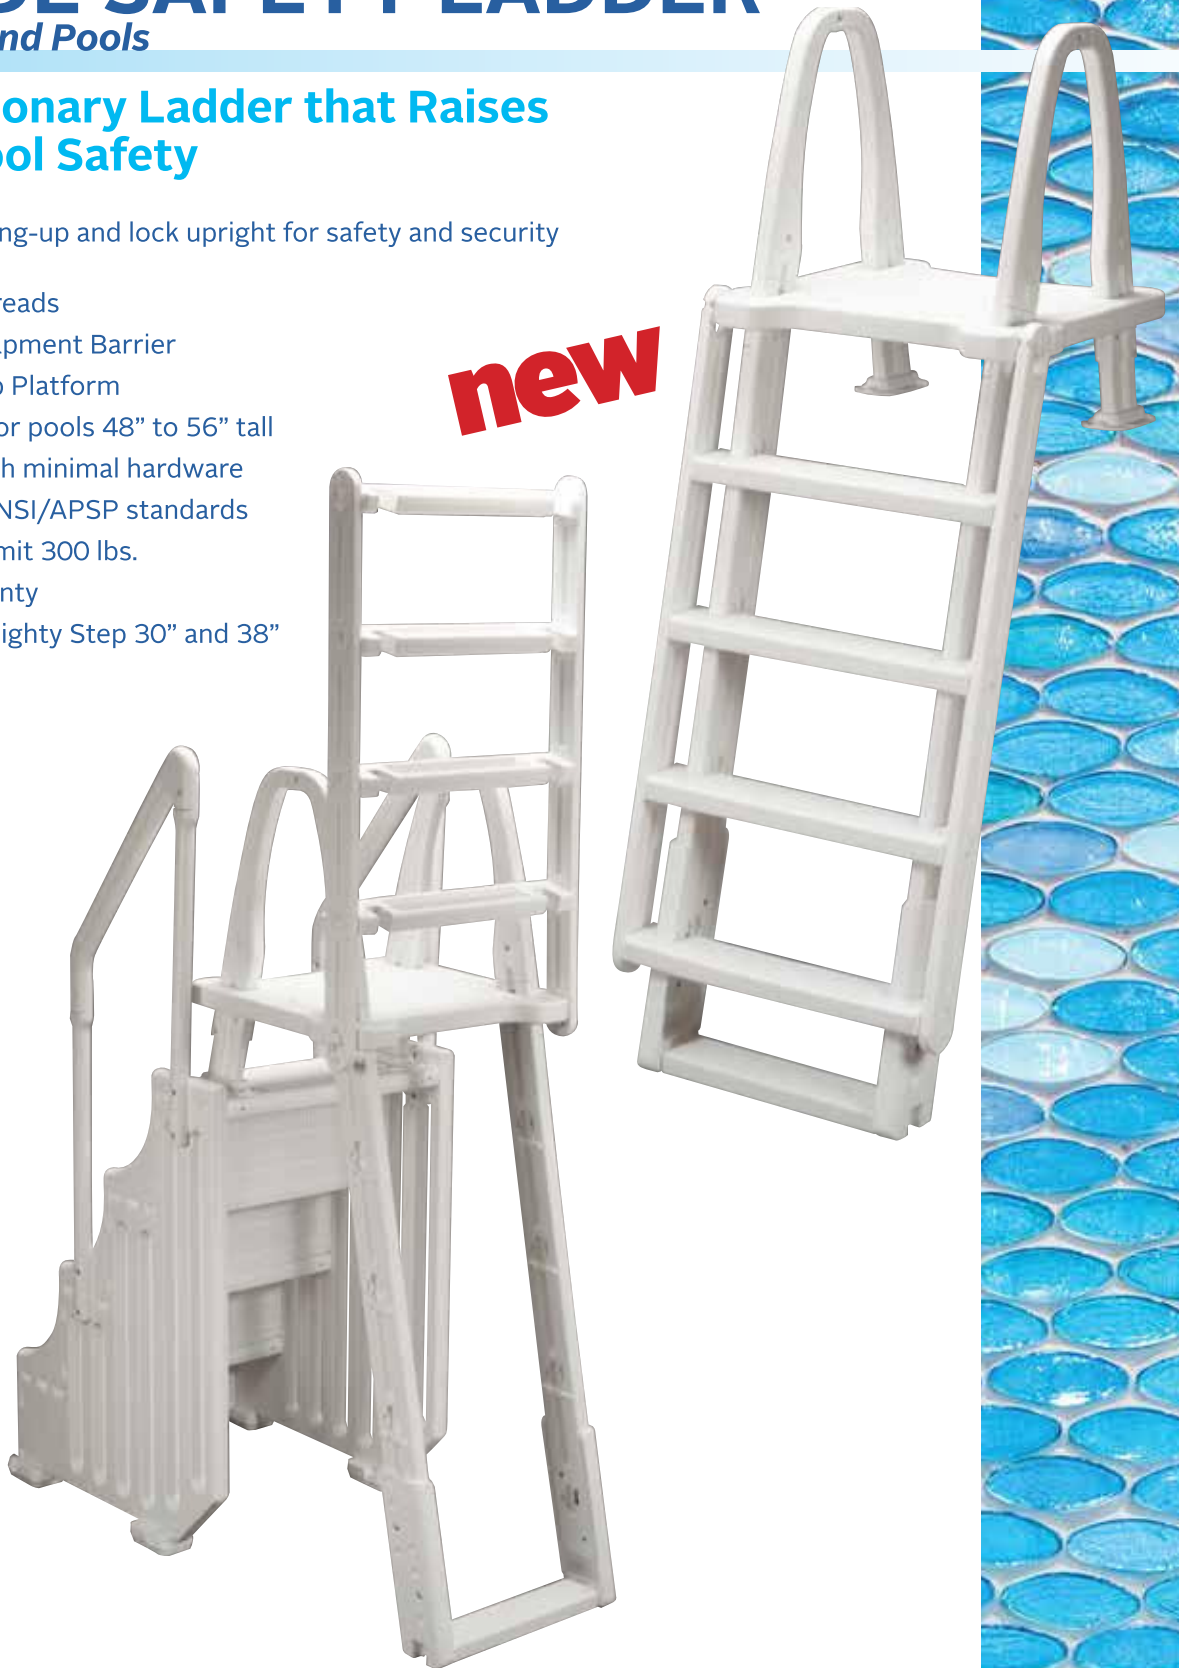

## Step Up to the Most Innovative Pool Ladder in the Industry

- Outside Treads swing-up and lock upright for safety and security (*Padlock Included*)
- 18" x 4" Anti-slip Treads
- Features Anti-entrapment Barrier
- Extra large Anti-slip Platform
- Adjustable height for pools 48" to 56" tall
- Meets all current ANSI/APSP standards
- Maximum weight limit 300 lbs.
- Full one-year warranty
- Minimal hardware for easy assembly
- No sand or bricks required; ladder fills with water
- Easily converts into an In-pool ladder with our optional conversion kit

# OUTSIDE SAFETY LADDER

for Above Ground Pools

## The Revolutionary Ladder that Raises the Bar in Pool Safety

- Outside Treads swing-up and lock upright for safety and security (Padlock Included)
- 18" x 4" Anti-slip Treads
- Features Anti-entrapment Barrier
- Extra large Anti-slip Platform
- Adjustable height for pools 48" to 56" tall
- Quick assembly with minimal hardware
- Meets all current ANSI/APSP standards
- Maximum weight limit 300 lbs.
- Full one-year warranty
- Fits Ocean Blue's Mighty Step 30" and 38"

**new**

The Perfect Companion to our Ocean Blue Mighty Step

Mighty Step 30"  
#400600

Mighty Step 38"  
#400650

*Ocean Blue Ladders are not for use with soft-sided pools*

Start securing sales!  
Place your order today!