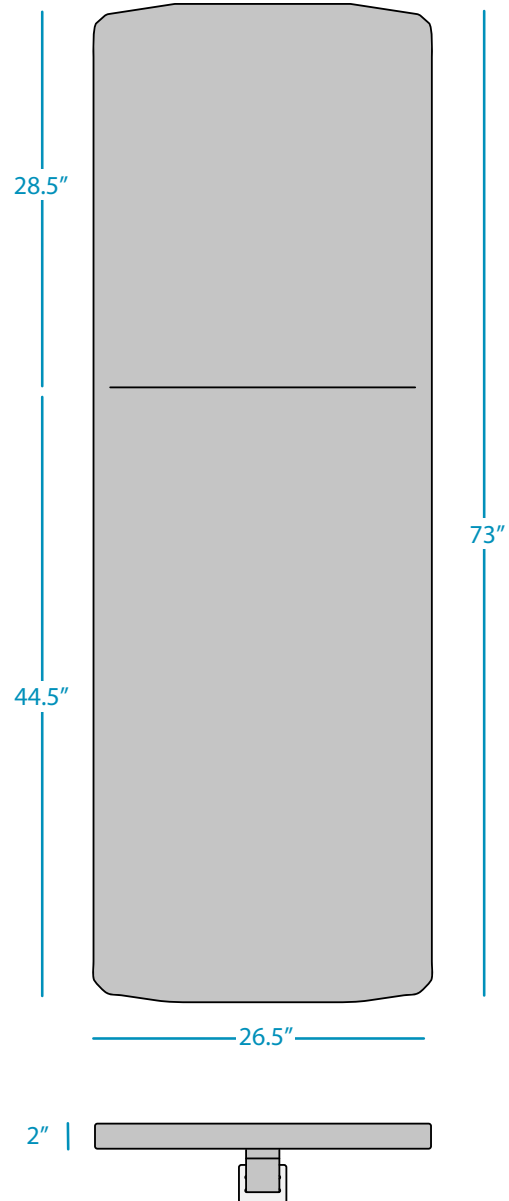

MAINSTAY CHAISE CUSHION

SPECIFICATIONS

WEIGHT: 4.5 LBS

Strap and Buckle System below cushion
for easy attachment to Chaise

FEATURES

- Designed for the Mainstay Chaise
- Perfect for residential or commercial settings
- Built to withstand the harsh outdoor environment
- Crafted of high quality, outdoor Sunbrella fabrics and EZ-Dri foam core
- Secure in place with Strap and Buckle System
- Adds comfort, style, and convenience