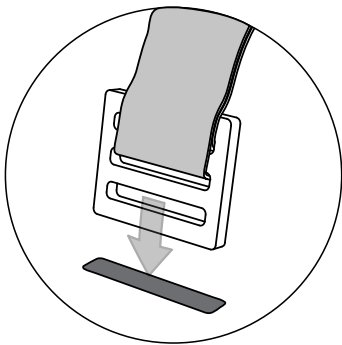

MAINSTAY CHAISE CUSHION

SPECIFICATIONS

WEIGHT: 4.5 LBS

Strap and Buckle System below cushion
for easy attachment to Chaise

FEATURES

- Designed for the Mainstay Chaise
- Perfect for residential or commercial settings
- Built to withstand the harsh outdoor environment
- Crafted of high quality, outdoor Sunbrella fabrics and EZ-Dri foam core
- Secure in place with Strap and Buckle System
- Adds comfort, style, and convenience