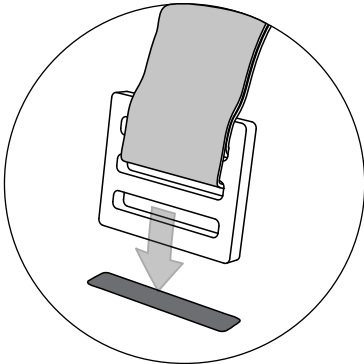

### SPECIFICATIONS

WEIGHT: 1 LB

Strap and buckle system for easy attachment to the Adirondack. Located on bottom of cushion.